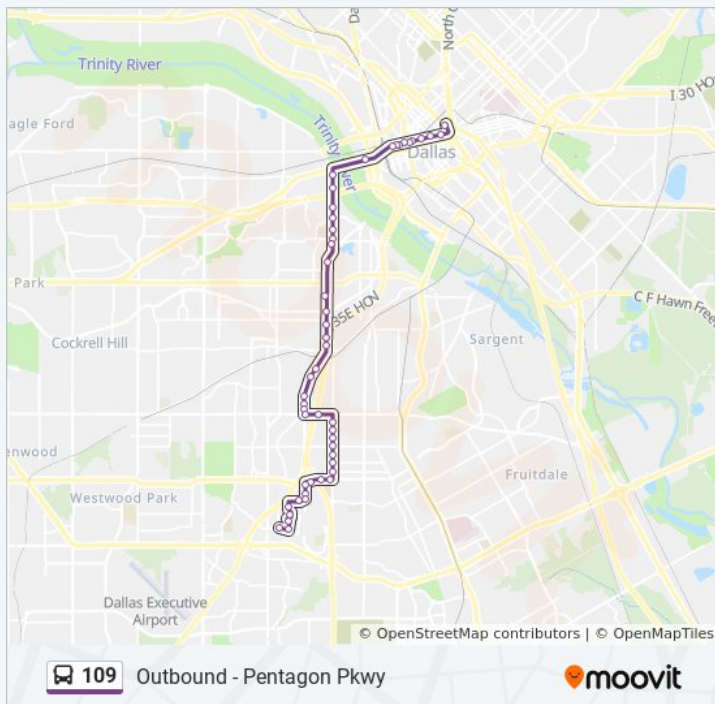

109

Inbound - Downtown Dallas

Get The App

The 109 bus line (Inbound - Downtown Dallas) has 2 routes. For regular weekdays, their operation hours are: (1) Inbound - Downtown Dallas: 12:15 AM - 11:45 PM(2) Outbound - Pentagon Pkwy: 12:01 AM - 11:31 PM Use the Moovit App to find the closest 109 bus station near you and find out when is the next 109 bus arriving.

### 109 bus Info

**Direction:** Outbound - Pentagon Pkwy

**Stops:** 49

**Trip Duration:** 38 min

**Line Summary:**

Kiest @ Ih 35 - W - FS

Conway @ Kiest - S - FS

Conway @ Fawn Ridge - S - MB