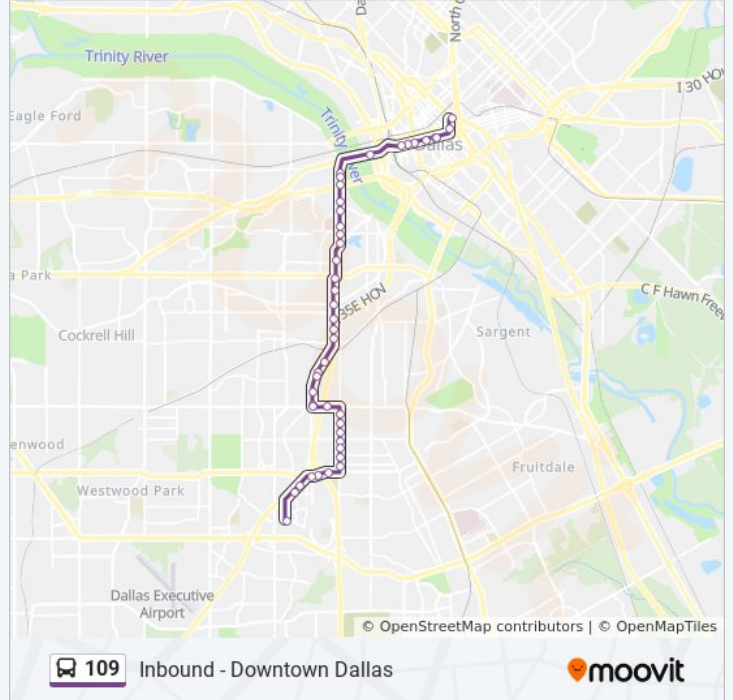

Commerce @ Field - E - FS

Commerce @ Lane - E - Ns

Commerce @ Ervay - E - MB

Harwood @ Elm - N - MB

Cbd East Tc

**Direction: Outbound - Pentagon Pkwy**

49 stops

[VIEW LINE SCHEDULE](#)