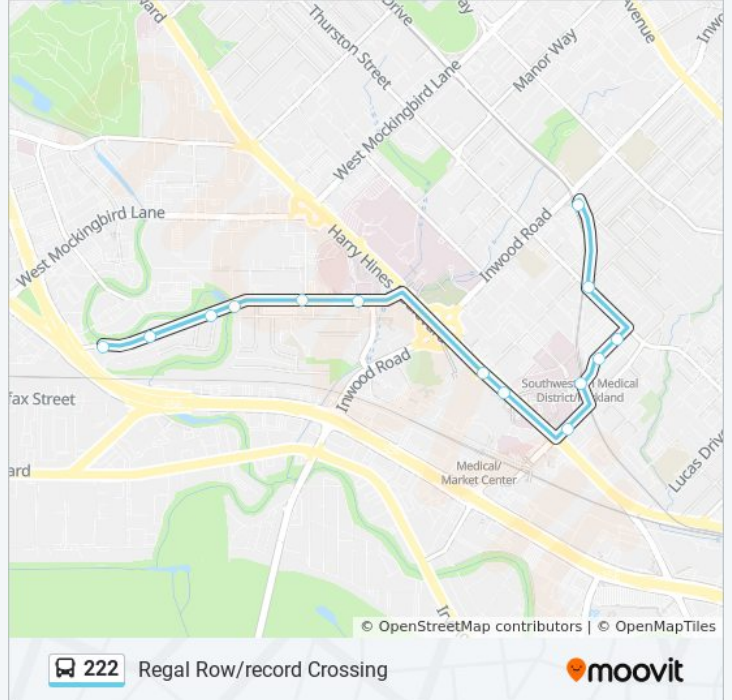

North - Inwood/Love Field Station Via Parkland  
 Route Timetable:

Sunday	12:13 AM - 11:13 PM
Monday	12:13 AM - 11:21 PM
Tuesday	12:21 AM - 11:21 PM
Wednesday	12:21 AM - 11:21 PM
Thursday	12:21 AM - 11:21 PM
Friday	12:21 AM - 11:21 PM
Saturday	12:21 AM - 11:13 PM

**222 bus Info**

**Direction:** North - Inwood/Love Field Station Via Parkland

**Stops:** 12

**Trip Duration:** 13 min

**Line Summary:**

**Direction: North - Regal Row Via Empire Central**

32 stops

[VIEW LINE SCHEDULE](#)