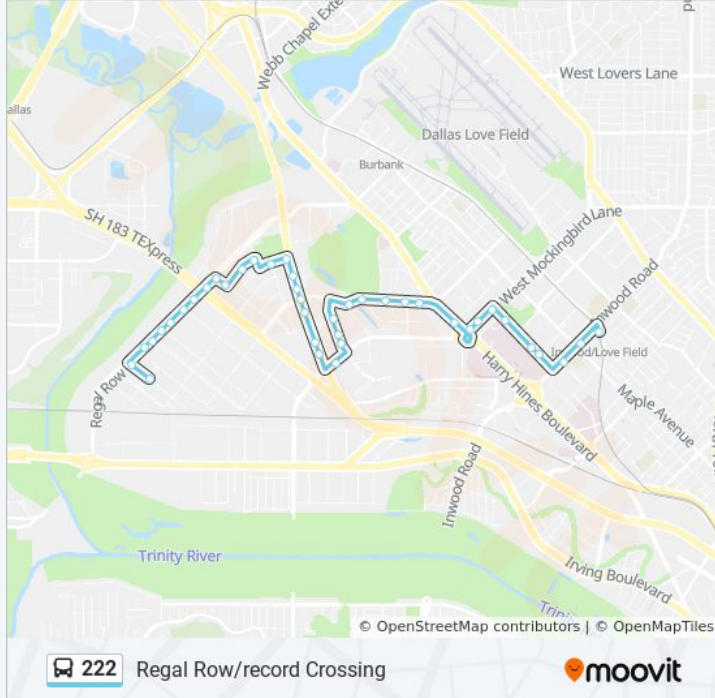

Mockingbird @ Harry Hines - W - Ns

Mockingbird @ Harry Hines - W - MB

Mockingbird @ Forest Park - E - Ns

Forest Park @ Treadway - S - FS

Forest Park @ Stutz - S - MB

Forest Park @ Stutz - S - Ns

Inwood @ Maple - N - MB

Inwood @ Maple - N - FS

Inwood/Love Field Station

**Direction: South - Record Crossing Via Parkland**

16 stops

[VIEW LINE SCHEDULE](#)

Inwood/Love Field Station

Maple @ Hudnall - S - FS

Medical District @ Maple - S - FS

**222 bus Info**

**Direction:** South - Record Crossing Via Parkland

**Stops:** 16

**Trip Duration:** 13 min

**Line Summary:**

Southwest Medical District/Parkland

Harry Hines @ Butler - N - MB

Harry Hines @ Butler - N - Ns