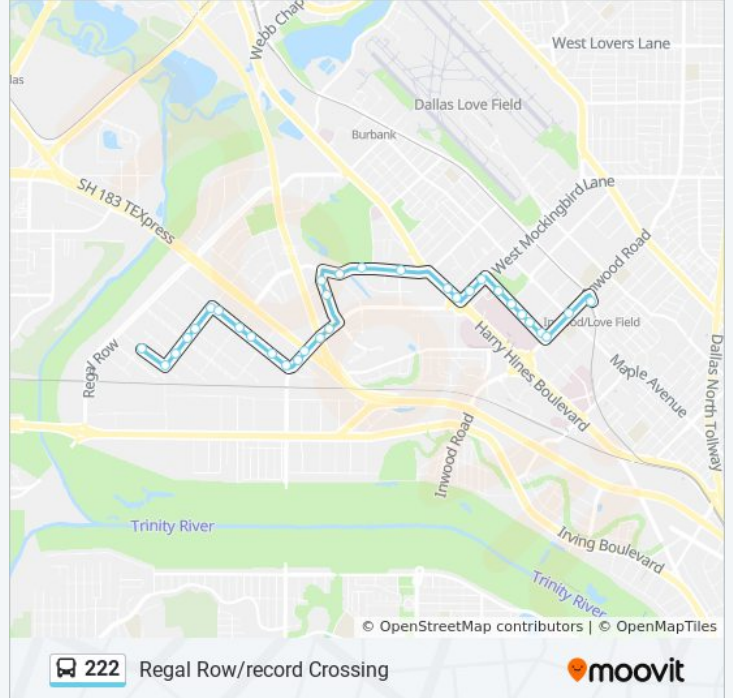

**222 bus Info**

**Direction:** North - Regal Row Via Empire Central

**Stops:** 32

**Trip Duration:** 22 min

**Line Summary:**

Mockingbird @ Ih 35 - S - FS

Mockingbird @ Sh 183 - S - FS

Mockingbird @ Envoy - S - FS

Profit @ Chancellor - S - Ns

Profit @ Directors - S - Ns

Profit @ Diplomacy - S - Ns

Diplomacy @ Monetary - W - Ns

**Direction: South - Inwood/ Love Field Station**

41 stops

[VIEW LINE SCHEDULE](#)

Diplomacy @ Monetary - W - Ns