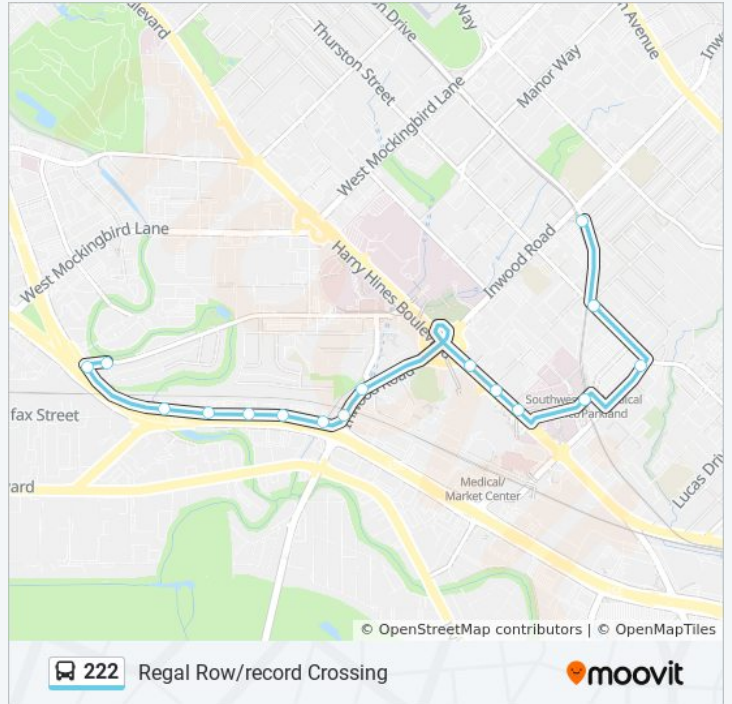

**222 bus Info**

**Direction:** South - Record Crossing Via Parkland

**Stops:** 16

**Trip Duration:** 13 min

**Line Summary:**

Southwest Medical District/Parkland

Harry Hines @ Butler - N - MB

Harry Hines @ Butler - N - Ns

Ih 35 @ Commonwealth - W - Ns

Ih 35 @ Record Crossing - N - Ns

Record Crossing @ Sleepy Hollow - E - Ns

222 bus time schedules and route maps are available in an offline PDF at [moovitapp.com](https://moovitapp.com). Use the [Moovit App](#) to see live bus times, train schedule or subway schedule, and step-by-step directions for all public transit in Dallas - Fort Worth, TX.