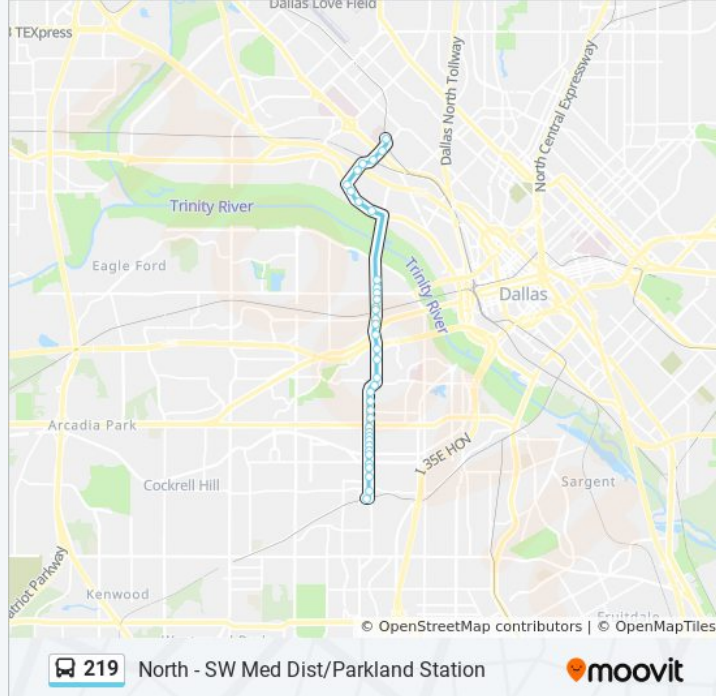

219 bus Info

Direction: North - SW Med Dist/Parkland Station

Stops: 38

Trip Duration: 25 min

Line Summary:

Sylvan @ Pollard - N - Ns

Sylvan @ Commerce - N - FS

Sylvan @ Muncie - N - FS

Irving @ Medical District - N - Ns

Medical District @ Stemmons - E - Ns

Medical District @ Ih35 - N - FS

Medical District @ Southwestern - N- FS

Medical District @ Harry Hines - N - FS

Southwest Medical District/Parkland

219 North - SW Med Dist/Parkland Station

Direction: South - Tyler/Vernon Station

37 stops

[VIEW LINE SCHEDULE](#)

Southwest Medical District/Parkland

Medical District @ Harry Hines - S - MB

Medical District @ Southwestern - S - MB

219 bus Info

Direction: South - Tyler/Vernon Station

Stops: 37

Trip Duration: 25 min

Line Summary:

Sylvan @ Bayonne - S - Ns

Sylvan @ Commerce - S - Ns

Sylvan @ Pollard - S - Ns