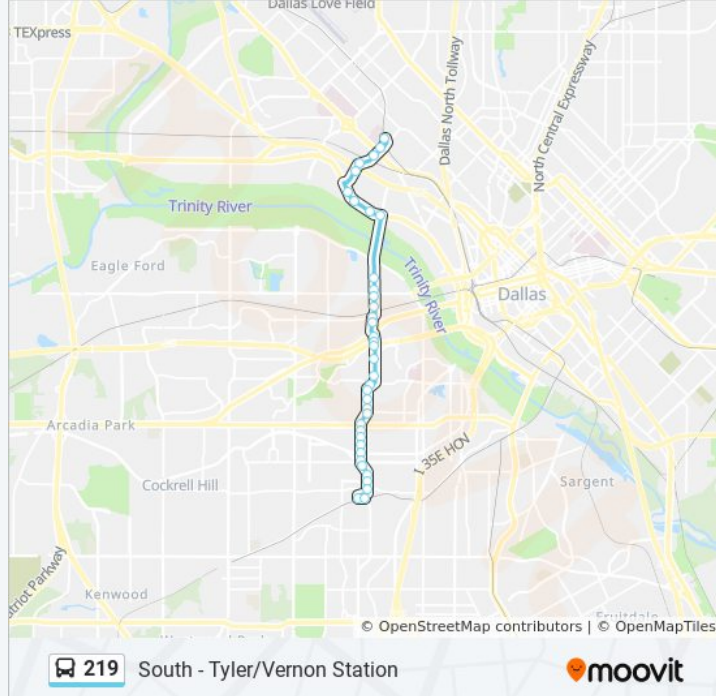

219

North - SW Med Dist/Parkland Station

Get The App

The 219 bus line (North - SW Med Dist/Parkland Station) has 2 routes. For regular weekdays, their operation hours are: (1) North - SW Med Dist/Parkland Station: 12:06 AM - 11:06 PM(2) South - Tyler/Vernon Station: 12:36 AM - 11:36 PM Use the Moovit App to find the closest 219 bus station near you and find out when is the next 219 bus arriving.

219 North - SW Med Dist/Parkland Station

Direction: South - Tyler/Vernon Station

37 stops

[VIEW LINE SCHEDULE](#)

Southwest Medical District/Parkland

Medical District @ Harry Hines - S - MB

Medical District @ Southwestern - S - MB

219 bus Info

Direction: South - Tyler/Vernon Station

Stops: 37

Trip Duration: 25 min

Line Summary:

Sylvan @ Bayonne - S - Ns

Sylvan @ Commerce - S - Ns

Sylvan @ Pollard - S - Ns

Polk Cutoff @ Page - S - Ns

Tyler @ Pembroke - S - Ns

Tyler @ Burlington - S - Ns

Tyler @ Clarendon - S - Ns

Polk @ Nolte - S - FS

Tyler Vernon Station

219 bus time schedules and route maps are available in an offline PDF at moovitapp.com. Use the [Moovit App](#) to see live bus times, train schedule or subway schedule, and step-by-step directions for all public transit in Dallas - Fort Worth, TX.