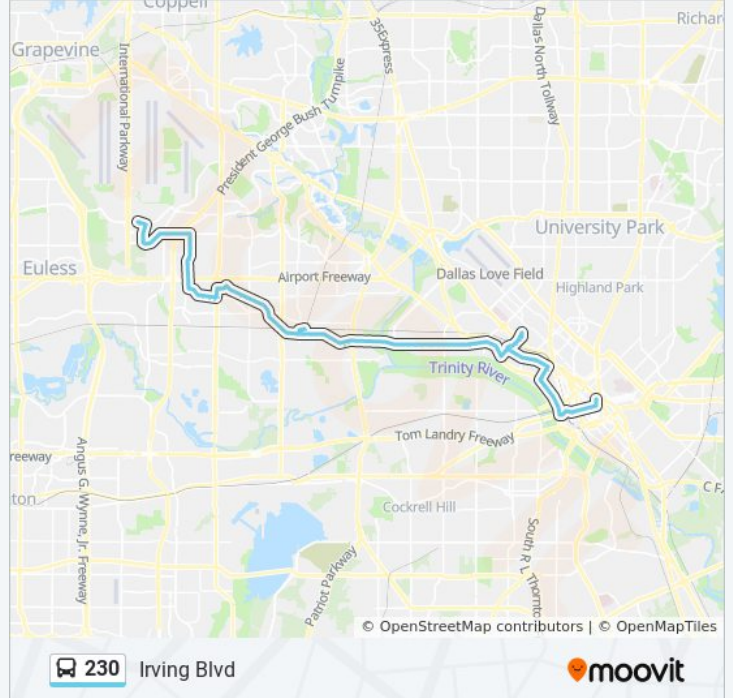

230 bus Info

Direction: Inbound - Downtown Dallas

Stops: 97

Trip Duration: 83 min

Line Summary:

Irving @ Arlington - E - FS
Irving @ Roger Williams - E - FS
Irving @ Grauwyler - E - FS
Irving @ Story - E - FS
Irving @ Concord - E - Ns
Irving @ Alden - E - FS
Irving @ Arcady - S - FS
Irving @ Pioneer - S - FS
Irving @ Rogers - S - FS
Irving @ Macarthur - E - FS
2nd @ Beauford - E - Ns
Oconnor @ 2nd - N - FS
Downtown Irving/Heritage Crossing Station
2nd @ Ohio - E - Ns
2nd @ Jefferson - E - FS
2nd @ Britain - E - FS
2nd @ Falcon - E - Ns
Irving @ 3rd - E - Ns
Irving @ Nursery - E - FS
Irving @ Glenmore - E - FS
Irving @ Balleywood - E - Ns
Sh 356 @ Rosedale - E - Ns
Sh 356 @ Irving Heights - E - FS
Sh 356 @ Fleming - E - FS
Sh 356 @ Wildwood - E - Ns
Irving @ Regal - E - FS
Irving @ Norwood - E - MB
Irving @ Norwood - E - Ns
Irving @ Norwood - E - FS
Irving @ Transport - E - Ns
Irving @ Cash - E - Ns
Irving @ Apricot - E - Ns
Irving @ Don - E - Ns