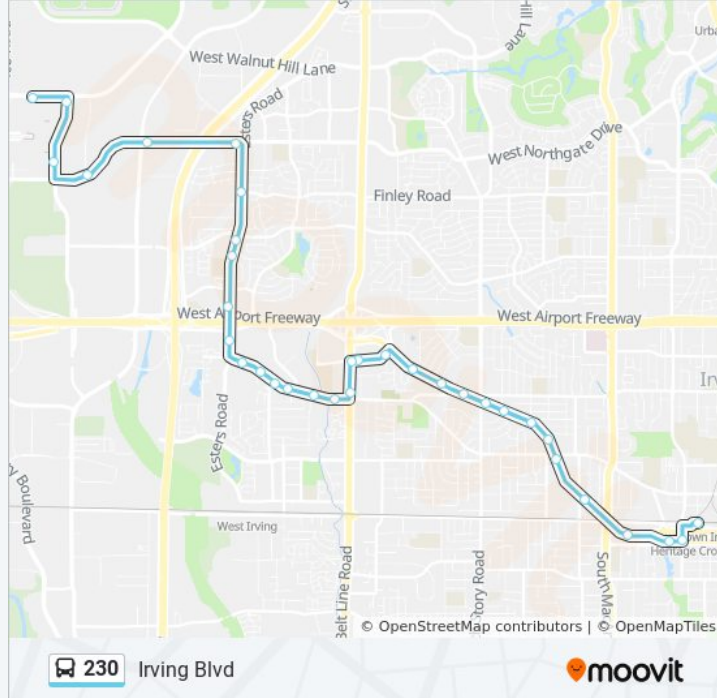

230 bus Info

Direction: Inbound - Downtown Irving/Heritage Crossing Station

Stops: 34

Trip Duration: 28 min

Line Summary:

Belt Line @ Willow Creek - N - Ns

Willow Creek @ Belt Line - E - FS

Willow Creek @ Irving - E - Ns

Irving @ Rogers - S - FS

Irving @ Macarthur - E - FS

2nd @ Beauford - E - Ns

Oconnor @ 2nd - N - FS

Downtown Irving/Heritage Crossing Station

Direction: Outbound - DFW South Remote Parking

99 stops

[VIEW LINE SCHEDULE](#)