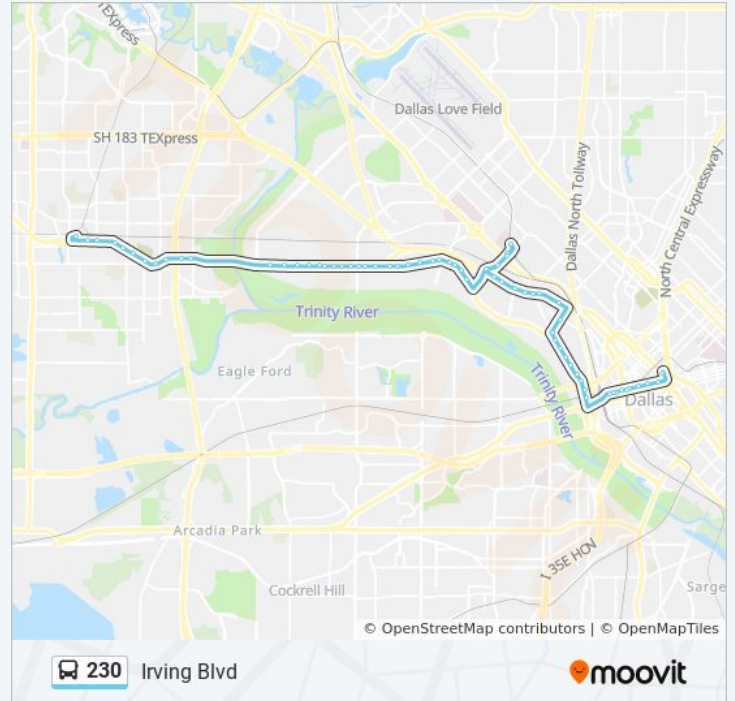

Irving @ Inwood - W - FS

Irving @ Lakawana - W - Mb1

Irving @ Lakawana - W - Mb2

Irving @ Lakawana - W - Mb3

Irving @ Lakawana - W - Ns

Direction: Outbound - Downtown Irving/Heritage

Crossing Station

Stops: 66

Trip Duration: 51 min

Line Summary:

Irving @ Reading - W - Ns

Irving @ Calvert - W - Ns

Irving @ Sharp - W - Ns

Irving @ Mockingbird - W - Ns

Irving @ Don - W - MB

Irving @ Pulaski - W - Ns