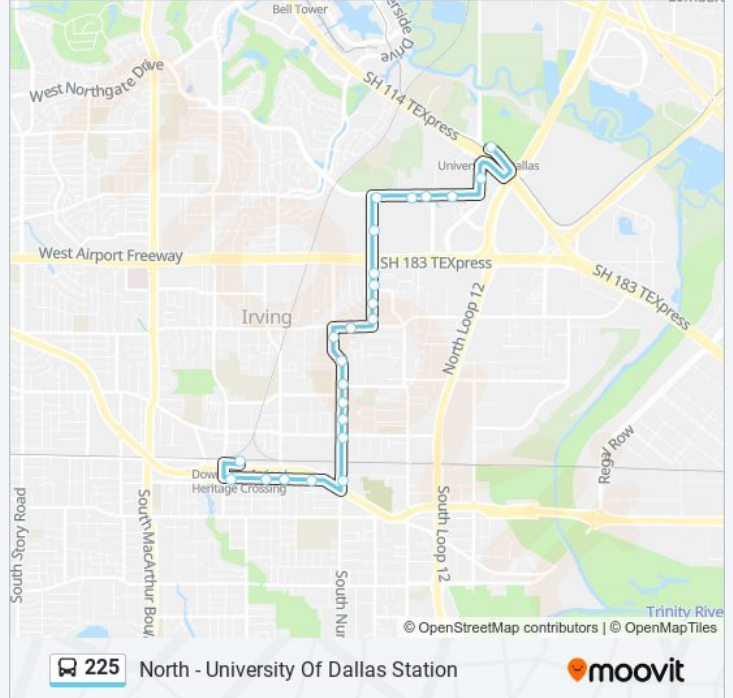

Use the Moovit App to find the closest 225 bus station near you and find out when is the next 225 bus arriving.

Direction: North - University Of Dallas Station

24 stops

[VIEW LINE SCHEDULE](#)

Downtown Irving/Heritage Crossing Station

225 bus Info

Direction: North - University Of Dallas Station

Stops: 24

Trip Duration: 22 min

Line Summary:

Northgate @ Science - E - FS

Tom Braniff @ Blakely - N - FS

University Of Dallas Station

Direction: South - Downtown Irving/Heritage Crossing Station

23 stops

[VIEW LINE SCHEDULE](#)

University Of Dallas Station

Tom Braniff @ Blakely - S - Ns

Northgate @ Science - W - Ns

Northgate @ Gorman - W - FS

Direction: South - Downtown Irving/Heritage Crossing Station

Stops: 23

Trip Duration: 19 min

Line Summary:

Irving @ Lee - W - FS

Irving @ Britain - W - Ns

Irving @ Jefferson - W - Ns

Irving @ Ohio - W - Ns