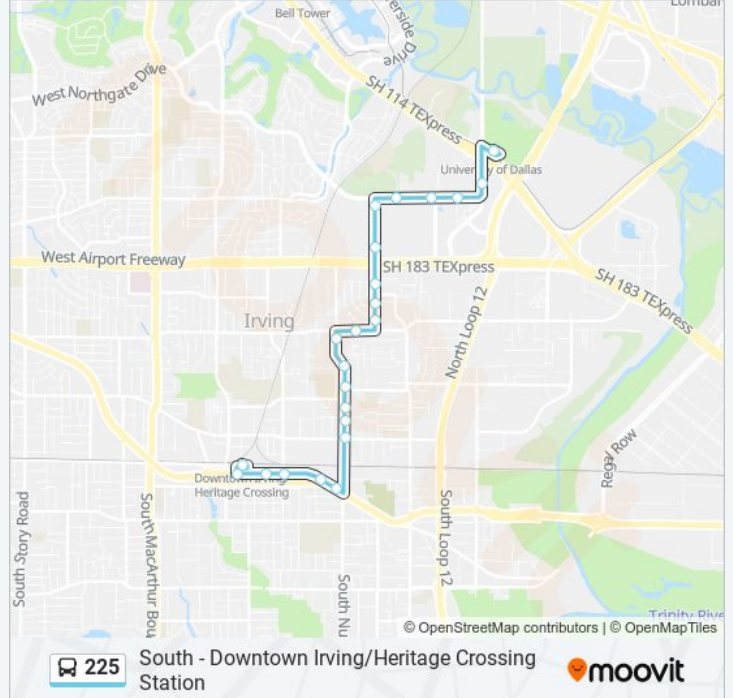

Irving @ Lee - W - FS

Irving @ Britain - W - Ns

Irving @ Jefferson - W - Ns

Irving @ Ohio - W - Ns

Downtown Irving/Heritage Crossing Station

225 bus time schedules and route maps are available in an offline PDF at moovitapp.com. Use the [Moovit App](#) to see live bus times, train schedule or subway schedule, and step-by-step directions for all public transit in Dallas - Fort Worth, TX.

[About Moovit](#) • [MaaS Solutions](#) • [Supported Countries](#) • [Mooviter Community](#)

© 2024 Moovit - All Rights Reserved

Check Live Arrival Times