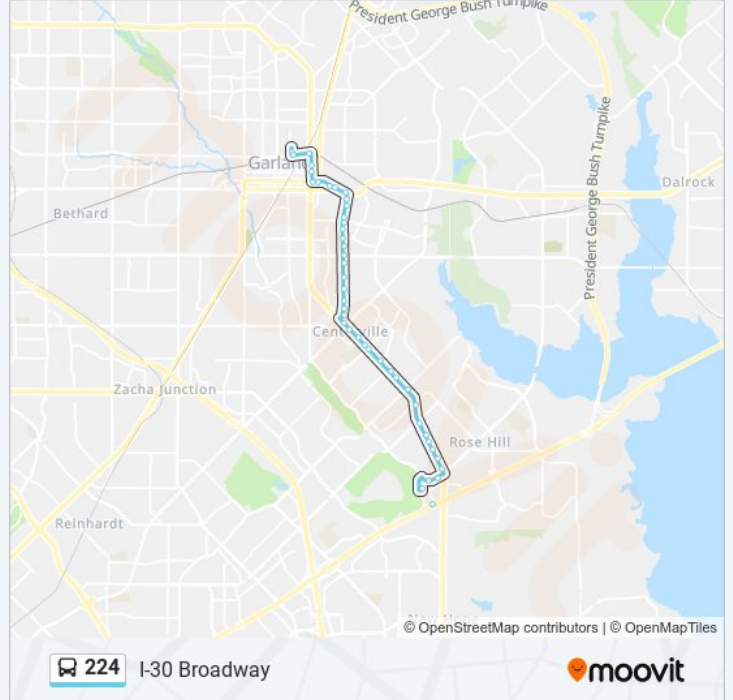

**224 bus Info**

**Direction:** Outbound - Downtown Garland Station

**Stops:** 59

**Trip Duration:** 60 min

**Line Summary:**

Broadway @ Tacoma - N - FS  
Broadway @ Palo Alto - N - Ns  
Broadway @ San Mateo - N - Ns  
Broadway @ Oates - N - Ns  
Broadway @ Gatewood - N - Ns  
Broadway @ Wynn-Joyce - N - Ns  
Broadway @ Comanche - N - Ns  
Broadway @ Hiawatha - N - Ns  
Broadway @ Merrimac - N - FS  
Broadway @ Colonel - N - Ns  
Broadway @ Fairfield - N - Ns  
Broadway @ Stonewall - N - FS  
Broadway @ William A Taylor - N - FS  
Broadway @ Centerville - N - FS  
Dairy @ Rilla - N - MB  
Dairy @ Rilla - N - Ns  
Dairy @ Hardy - N - Ns  
Dairy @ Celeste - N - Ns  
Dairy @ Daugherty - N - Ns  
Dairy @ Wallace - N - FS  
Dairy @ Miller - N - FS  
Dairy @ Alto - N - Ns  
Dairy @ Beverly - N - Ns  
Dairy @ Garden - N - FS  
Dairy @ High Meadow - N - Ns  
Dairy @ Susan - N - MB  
Dairy @ Glynn - N - Ns  
Dairy @ Richard - N - FS  
Sh 66 @ Parker - W - Ns  
Ave B @ Thomas - W - Ns  
Ave B @ Allen - W - FS  
Ave B @ Hopkins - W - FS  
Ave B @ 1st - W - Ns