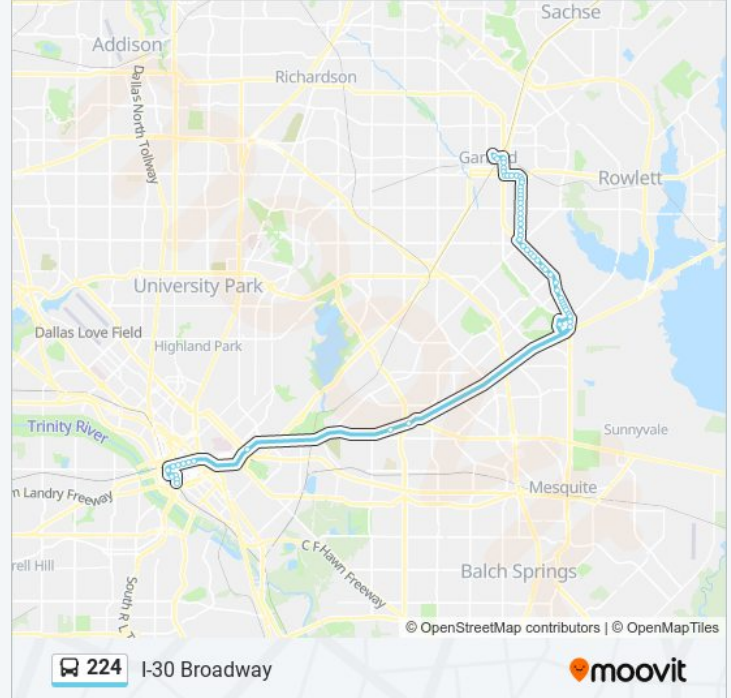

Broadway @ Paul - S - Ns

Broadway @ Duck Creek - S - Ns

Broadway @ Broadway Commons - S - Ns

Broadway @ Ih 30 - S - MB

Lake Ray Hubbard Transit Center

Broadway @ Broadway Commons - S - Ns

Broadway @ Ih 30 - S - MB

Ih 30 @ Buckner - W - Ns

Ih 30 @ St Francis - W - MB

Tp Only Ih 30 @ Peak

Elm @ Harwood - W - Ns

Elm @ Ervay - W - Ns

Elm @ Akard - W - Ns

Elm @ Griffin - W - MB

Elm @ Austin - W - Ns

Houston @ Main - S - Ns

Houston @ Commerce - S - Ns

Young @ Record - E - Ns

Young @ Market - E - Ns

Young @ Lamar - E - Ns

Lamar @ Ceremonial - S - Ns

Convention Center Station

**Direction: Inbound - Downtown Dallas Via Hov**