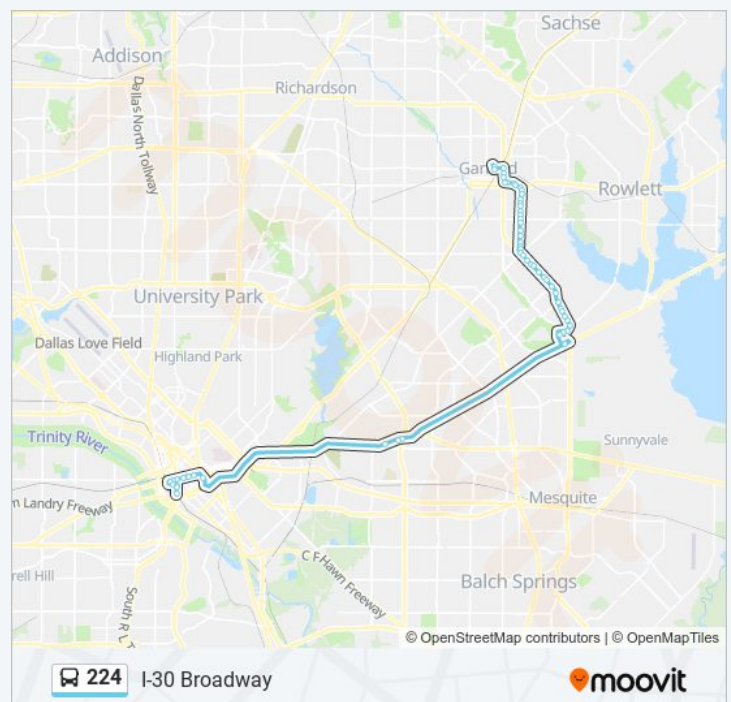

 224

I-30 Broadway

Get The App

The 224 bus line (I-30 Broadway) has 4 routes. For regular weekdays, their operation hours are:

(1) Inbound - Downtown Dallas: 12:00 AM - 11:00 PM (2) Inbound - Downtown Dallas Via Hov: 6:00 AM - 9:00 AM (3) Outbound - Downtown Garland Station: 12:14 AM - 11:01 PM (4) Outbound - Downtown Garland Station Via Hov: 3:20 PM - 6:31 PM

Lake Ray Hubbard Transit Center

Duck Creek @ Robin - E - MB

Duck Creek @ Robin - E - Ns

Broadway @ Paul - N - Ns

Broadway @ Karen - N - Ns

Broadway @ Tacoma - N - FS

Broadway @ Palo Alto - N - Ns

**224 bus Time Schedule**

Outbound - Downtown Garland Station Via Hov  
Route Timetable:

Sunday	Not Operational
Monday	3:20 PM - 6:31 PM
Tuesday	3:20 PM - 6:31 PM
Wednesday	3:20 PM - 6:31 PM
Thursday	3:20 PM - 6:31 PM
Friday	3:20 PM - 6:31 PM
Saturday	Not Operational

**224 bus Info**

**Direction:** Outbound - Downtown Garland Station  
Via Hov

**Stops:** 59

**Trip Duration:** 70 min

**Line Summary:**

Broadway @ San Mateo - N - Ns

Broadway @ Oates - N - Ns

Broadway @ Gatewood - N - Ns