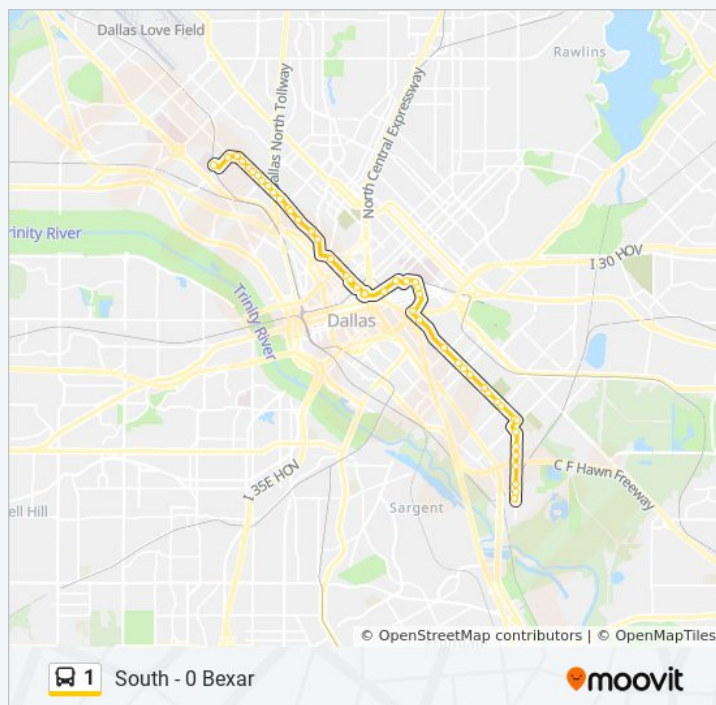

12:06 AM - 11:36 PM

1 bus Info

Direction: South - Bexar

Stops: 46

Trip Duration: 40 min

Line Summary:

Malcolm X @ Southland - S - Ns

Malcolm X @ Elsie Faye Heggins- S - Ns