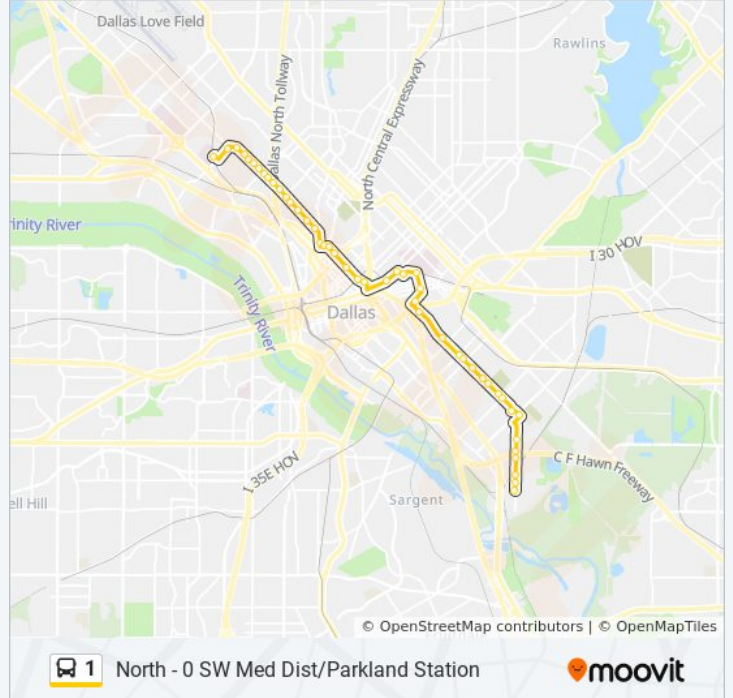

North - SW Med Dist/Parkland Station

Get The App

The 1 bus line (North - SW Med Dist/Parkland Station) has 2 routes. For regular weekdays, their operation hours are: (1) North - SW Med Dist/Parkland Station: 24 hours(2) South - Bexar: 12:06 AM - 11:36 PM Use the Moovit App to find the closest 1 bus station near you and find out when is the next 1 bus arriving.

Direction: North - SW Med Dist/Parkland Station

46 stops

[VIEW LINE SCHEDULE](#)

- Samoa @ Bexar - N - Ns
- Bexar @ Silkwood - N - MB
- Bexar @ Dorris - N - Ns
- Bexar @ Bethurum - N - Ns
- Bexar @ Anderson - N - Ns
- Bexar @ Macon - N - Ns
- Malcolm X @Elsie Faye Heggins - N - Ns
- Malcolm X Blvd Transfer Location
- Malcolm X @ Pine - N - Ns
- Malcolm X @ Eugene - N - Ns
- Malcolm X @ Mcdermott - N - Ns
- Malcolm X @ Metropolitan - N - Ns
- Malcolm X @ Twyman - N - FS
- Malcolm X @ Peabody - N - Ns
- Malcolm X @ Mlk - N - Ns
- Malcolm X @ Coombs - N - Ns
- Malcolm X @ Louise - N - Ns
- Hall @ Jeffries - N - Ns
- Hall @ Commerce - N - Ns
- Cbd Fair Park Link @ Hall - W - FS
- Baylor Station East

Direction: North - SW Med Dist/Parkland Station
Stops: 46
Trip Duration: 41 min
Line Summary:

Gaston @ Liberty - S - Ns
 Gaston @ Good Latimer - S- Ns
 Pearl @ Live Oak - N - FS
 Pearl @ Bryan - N - Ns
 Pearl @ Ross - N - FS
 Pearl @ Thomas - N - MB
 Pearl @ Mckinney - N - Ns
 Pearl @ Cedar Springs - W - Ns
 Cedar Springs @ Crescent - N - FS
 Maple @ Randall - N - Ns
 Maple @ Kittrell - N - Ns
 Maple @ Turtle Creek - N - Ns
 Maple @ Hood - N - FS
 Maple @ Oak Lawn - N - Ns
 Maple @ Reagan - N - Ns
 Maple @ Knight - N - Ns
 Maple @ Douglas - N - FS
 Maple @ Wycliff - N - Ns
 Maple @ Hondo - N - FS
 Maple @ Lucas - N - Ns
 Maple @ Hawthorne - N - Ns
 Maple @ Kings - N - Ns
 Maple @ Clara - N - FS
 Medical District @ Maple - S - FS
 Southwest Medical District/Parkland