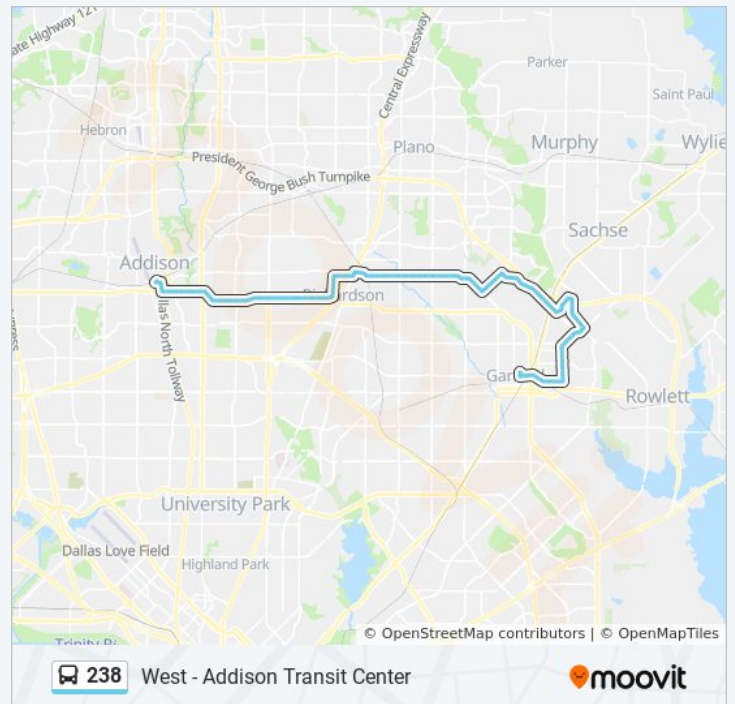

Direction: West - Addison Transit Center

86 stops

238 bus Time Schedule

West - Addison Transit Center Route Timetable:

- Downtown Garland Station
- Walnut @ 4th - E - Ns
- Walnut @ Walnut Cir W - E - Ns
- Walnut @ Walnut Cir E - E - FS
- Walnut @ Mars - E - MB
- Walnut @ Talisman - E - MB
- Walnut @ Talisman - E - Ns
- Walnut @ Country Club - E - MB
- Country Club @ Walnut - N - FS
- Country Club @ Shorecrest - N - FS
- Country Club @ Shorehaven - N - FS
- Country Club @ Morrison - N - Ns
- Country Club @ Castle - N - Ns
- Country Club @ Whitney - N - FS
- Country Club @ Meridian - N - FS
- Country Club @ Bosque - N - Ns
- Country Club @ Pleasant Valley - N - Ns
- Pleasant Valley @ Misty - N - Ns
- Pleasant Valley @ Pueblo - N - Ns
- Pleasant Valley @ Shalimar - N - Ns
- Pleasant Valley @ Naaman School - N - Ns
- Pleasant Valley @ Orchard - N - Ns
- Firewheel @ Pleasant Valley - N - FS
- Firewheel @ Crosslands - N - Ns
- Firewheel @ Mars - N - FS
- Horseshoe @ Town Center - W - FS
- Crist @ Sh 190 - S - FS
- Naaman School @ Crist - N - FS
- Naaman School @ Nightshade Way - N - Ns
- Naaman Forest @ Ranger - W - MB
- Naaman Forest @ Elliott - W - FS
- Naaman Forest @ Garland - W - MB

Direction: West - Addison Transit Center

Stops: 86

Trip Duration: 70 min

Line Summary:

Garland @ Naaman Forest - S - FS

Garland @ Spring Creek - S - MB

Garland @ Spring Creek - W - MB

Arapaho @ Sword - N - MB