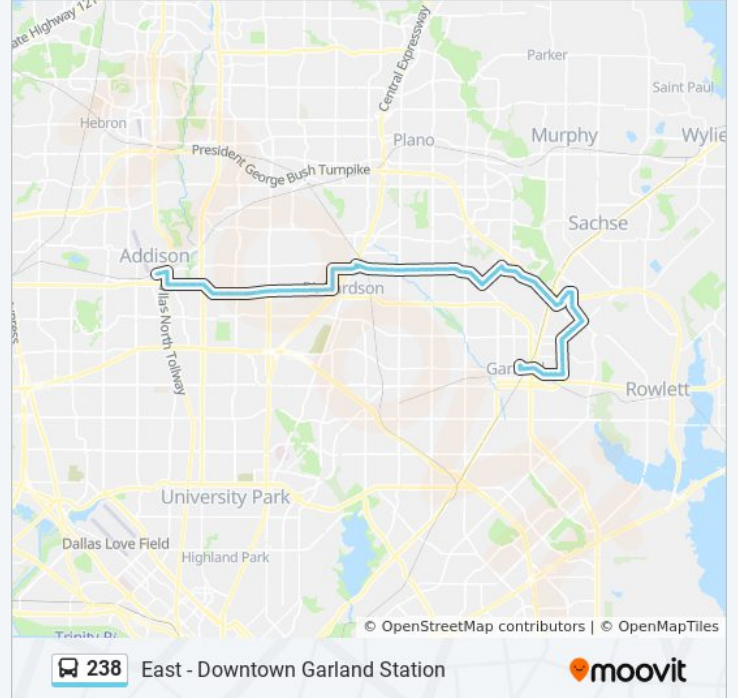

Belt Line @ Waterview - E - FS

Belt Line @ Hyde Park - E - FS

Belt Line @ Gentle - E - FS

Belt Line @ Floyd - E - Ns

Lockwood @ Inge - W - FS

Custer @ Belle Grove - N - MB

Arapaho @ Civic Center - E - Ns

Arapaho @ Richardson - E - MB

Arapaho @ Richardson - E - Ns

Arapaho Center Station

Arapaho @ Bowser - E - MB

Arapaho @ Bowser - E - FS

Arapaho @ International - E - FS

Arapaho @ Glenville - E - FS

Arapaho @ Presidential - E - Ns

Arapaho @ Plano - E - FS

Arapaho @ Bell Meade - E - FS

Arapaho @ Yale - E - Ns

Arapaho @ Westminster - E - Ns

Arapaho @ Brush Creek - E - FS

Arapaho @ Jupiter - E - FS

Arapaho @ Sprucewood - E - MB

Arapaho @ Elm Ridge - E - Ns

Arapaho @ Galaxie - E - Ns

Arapaho @ Largo - E - Ns

Arapaho @ Shiloh - E - MB

Arapaho @ Holford - E - FS

Arapaho @ Sword - S - MB

Garland @ Spring Creek - E - FS

Garland @ Naaman Forest - N - MB

Naaman Forest @ Garland - E - FS

Naaman Forest @ Elliot - E - MB

Naaman Forest @ Ranger - S - Mb1