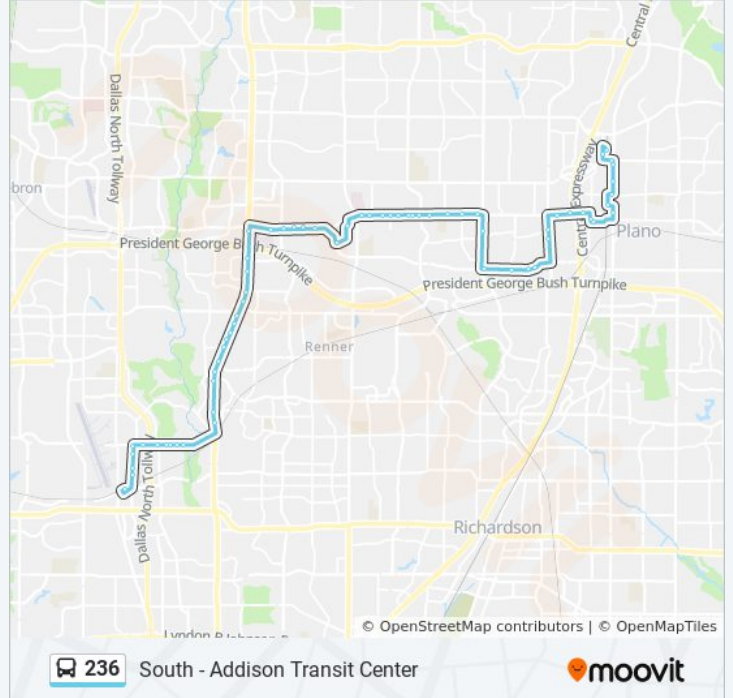

Archerwood @ Exchange - N - FS

Parker Road Station

Direction: South - Addison Transit Center

65 stops

[VIEW LINE SCHEDULE](#)

Parker Road Station

Archerwood @ Exchange - S - FS

Park @ K Ave - E - Ns

236 bus Info

Direction: South - Addison Transit Center

Stops: 65

Trip Duration: 55 min

Line Summary:

Custer @ Dolphin - N - MB
 15th @ Greenway - W - MB
 15th @ Cloister - W - Ns
 15th @ Highedge - W - Ns
 15th @ Independence - W - MB
 15th @ Independence - W - FS
 15th @ Mollimar - W - Ns
 15th @ Linda - W - Ns
 15th @ Silverwood - W - FS
 15th @ Colchester - W - FS
 15th @ Montclair - W - Ns
 15th @ Medical - W - Ns
 15th @ Coit - W - MB
 Jack Hatchell Tc
 Commerce @ Plano - W - Ns
 Plano @ Ashton - W - FS
 Plano @ Nevada - W - Ns
 Plano @ Land - W - Ns
 Plano @ Ohio - W - Ns
 Plano @ Burnham - W - FS
 Preston @ Plano - S - FS
 Preston @ Mapleshade - S - MB
 Preston @ Lloyd - S - FS
 Preston @ Bentwood - S - FS
 Preston @ Frankford - S - MB
 Preston @ Frankford - S - FS
 Preston @ Snowbird - S - MB
 Preston @ Richwater - S - Ns
 Preston @ Baymar - S - Ns
 Preston @ Summerside - S - Ns
 Preston @ McCallum - S - Ns
 Preston @ Campbell - S - MB
 Preston @ Campbell - S - FS

Preston @ Davenport - S - FS

Preston @ Westgrove - S - Ns

Keller Springs @ Glen Abbey - W - Ns

Keller Springs @ Bent Tree Forest - W - Ns

Keller Springs @ Knoll Trail - W - Mb1

Keller Springs @ Knoll Trail - W - Mb2