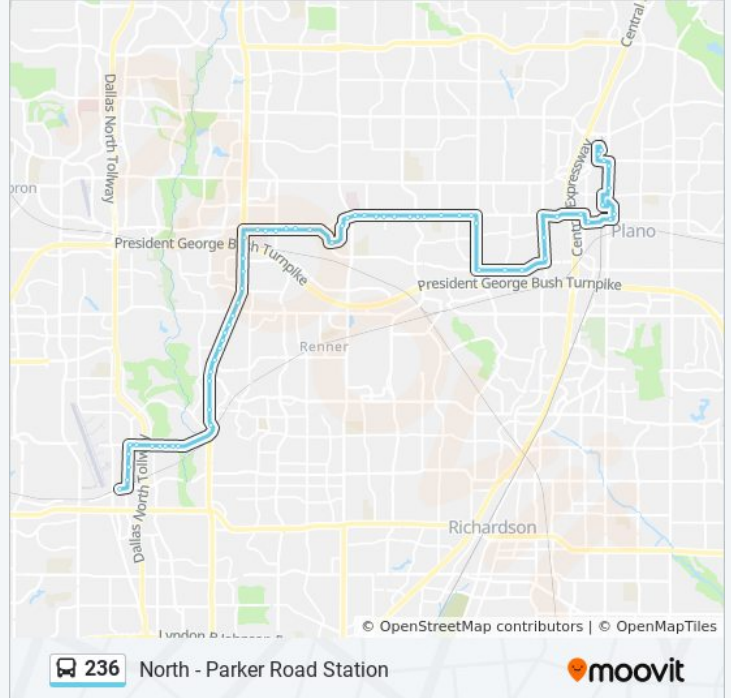

236 bus Time Schedule

North - Parker Road Station Route Timetable:

Sunday	12:00 AM - 11:00 PM
Monday	12:00 AM - 11:00 PM
Tuesday	12:00 AM - 11:00 PM
Wednesday	12:00 AM - 11:00 PM
Thursday	12:00 AM - 11:00 PM
Friday	12:00 AM - 11:00 PM
Saturday	12:00 AM - 11:00 PM

236 bus Info

Direction: North - Parker Road Station

Stops: 65

Trip Duration: 57 min

Line Summary:

Preston @ Genstar - N - FS
Preston @ Lloyd - N - Ns
Preston @ Mapleshade - N - FS
Preston @ Alliance - N - Ns
Plano @ Eastside Connector - E - FS
Plano @ Allied - E - FS
Plano @ Ohio - E - Ns
Plano @ Land - E - Ns
Plano @ Fulgham - E - Ns
Plano @ Ashton - E - Ns
Commerce @ Plano - E - FS
Jack Hatchell Tc
15th @ Coit - E - MB
15th @ Coit- E- FS
15th @ Medical - E - FS
15th @ Montclair - E - FS
15th @ Colchester - E - Ns
15th @ Silverwood - E - Ns
15th @ Earlshire - E - FS
15th @ Independence - E - FS
15th @ Mill Valley - E - MB
15th @ Highedge - E - Ns
15th @ Wilson - E - FS
15th @ Custer - E - MB
Custer @ 15th - S - MB
Custer @ Glenciff - S - FS
Plano @ Custer - E - FS
Plano @ Westwood - E - Ns
Plano @ Texas - E - MB
Alma @ Plano - N - FS
Alma @ Janwood - N - MB
Alma @ 15th - N - Ns
15th @ Center - E - FS

Archerwood @ Exchange - N - FS

Parker Road Station

Direction: South - Addison Transit Center

65 stops

[VIEW LINE SCHEDULE](#)

Parker Road Station

Archerwood @ Exchange - S - FS

Park @ K Ave - E - Ns