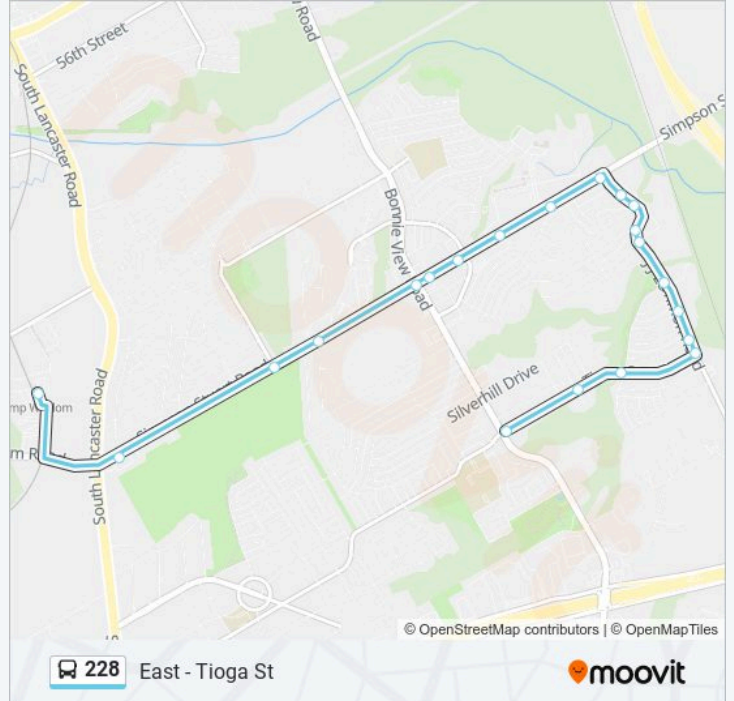

 228

East - Tioga St

Get The App

The 228 bus line (East - Tioga St) has 2 routes. For regular weekdays, their operation hours are:
 (1) East - Tioga St: 12:00 AM - 10:00 PM (2) West - Camp Wisdom Station: 12:18 AM - 10:18 PM
 Use the Moovit App to find the closest 228 bus station near you and find out when is the next 228 bus arriving.

Direction: East - Tioga St

21 stops

[VIEW LINE SCHEDULE](#)

- Camp Wisdom Station
- Simpson Stuart @ Leana - E - FS
- Simpson Stuart @ Tracy - E - Ns
- Simpson Stuart @ College - E - FS
- Simpson Stuart @ Bonnie View - E - Ns
- Simpson Stuart @ Bonnie View - E - FS
- Simpson Stuart @ Highland Hills - E - Ns
- Simpson Stuart @ Flagstaff - E - Ns
- Simpson Stuart @ Park Manor - E - FS
- Simpson Stuart @ Golden Gate - E - Ns
- Golden Gate @ Firewood - S - Ns
- Golden Gate @ Ambrose - S - Ns
- Golden Gate @ Mehalia - S - Ns
- J J Lemmon @ Robertson - S - Ns
- J J Lemmon @ Texas College - S - Ns
- J J Lemmon @ Wiley College - S - Ns
- J J Lemmon @ Clark College - S - Ns
- J J Lemmon @ Tioga - S - Ns
- Tioga @ Texas College - W - FS
- Tioga @ Baraboo - W - MB
- Tioga @ Bonnie View - W - Ns

228 bus Time Schedule

East - Tioga St Route Timetable:

Sunday	12:00 AM - 11:00 PM
Monday	3:00 AM - 10:00 PM
Tuesday	12:00 AM - 10:00 PM
Wednesday	12:00 AM - 10:00 PM
Thursday	12:00 AM - 10:00 PM
Friday	12:00 AM - 10:00 PM
Saturday	12:00 AM - 10:00 PM

228 bus Info

Direction: East - Tioga St

Stops: 21

Trip Duration: 18 min

Line Summary:

Direction: West - Camp Wisdom Station

12 stops

[VIEW LINE SCHEDULE](#)