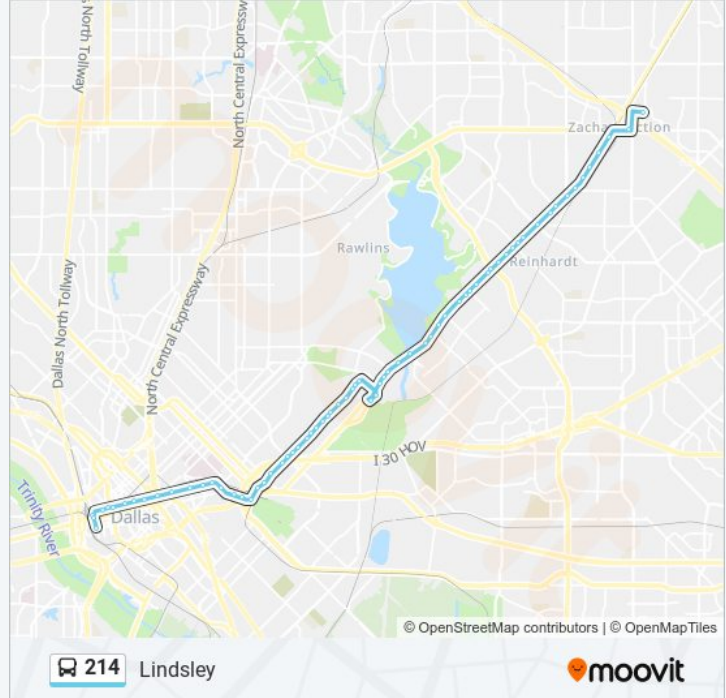

214 bus Time Schedule

Inbound - Downtown Dallas Route Timetable:

Sunday	12:00 AM - 11:00 PM
Monday	4:20 AM - 11:00 PM
Tuesday	12:00 AM - 11:00 PM
Wednesday	12:00 AM - 11:00 PM
Thursday	12:00 AM - 11:00 PM
Friday	12:00 AM - 11:00 PM
Saturday	12:00 AM - 11:00 PM

214 bus Info

Direction: Inbound - Downtown Dallas

Stops: 69

Trip Duration: 48 min

Line Summary:

Garland @ Lakeland - S - FS
Garland @ Whittier - S - FS
Garland @ Lawther - S - FS
Garland @ Breezewood - S - Ns
Garland @ San Rafael - S - Ns
Garland @ Winstead - S - FS
East Grand @ Gaston - S - FS
East Grand @ Casa Loma - S - FS
East Grand @ La Vista - S - Ns
Tenison Memorial @ East Grand - S - FS
Tenison Memorial @ Shadyside - N - MB
Lindsley @ Tenison Memorial - S - MB
Lindsley @ Tenison Memorial - S - Ns
Lindsley @ Blair - S - Ns
Lindsley @ Monte Vista - S - MB
Lindsley @ Cordova - S - Ns
Lindsley @ Cristler - S - Ns
Lindsley @ Glasgow - S - Ns
Lindsley @ Mount Auburn - S - Ns
Lindsley @ Parkview - S - Ns
Lindsley @ Beacon - S - MB
Lindsley @ Graham - S - Ns
Lindsley @ Henderson - S - Ns
Lindsley @ St Mary - S - Ns
Lindsley @ Munger - S - Ns
Lindsley @ Fitzhugh - S - Ns
Lindsley @ Bank - S - FS
Parry @ Ann - S - Ns
Parry @ Fletcher - S - Ns
Parry @ Exposition - S - Ns
Exposition @ Ash - W - Ns
Exposition @ Willow - W - MB
Exposition @ Commerce - W - Ns

Elm @ Griffin - W - MB

Elm @ Lamar - W - Ns

Elm @ Austin - W - Ns

Houston @ Main - S - Ns

Houston @ Commerce - S - Ns

Houston @ Young - S - MB

Direction: Outbound - South Garland Transit Center

67 stops