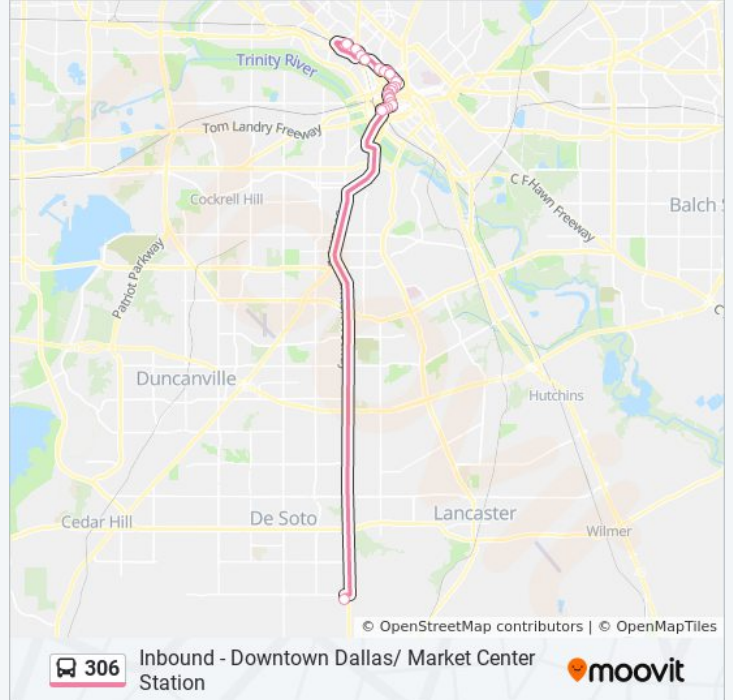

306 bus Info

Direction: Inbound - Downtown Dallas/Parkland Station

Stops: 25

Trip Duration: 47 min

Line Summary:

Harry Hines @ Oak Lawn - N - MB
 Harry Hines @ Vagas - N - FS
 Harry Hines @ Lucas - N - Ns
 Harry Hines @ Kendall - N - FS
 Southwest Medical District/Parkland

Direction: Outbound - Glenn Heights Park & Ride

24 stops

[VIEW LINE SCHEDULE](#)

Southwest Medical District/Parkland
 Harry Hines @ Kendall - S - Ns
 Harry Hines @ Lucas - S - Ns
 Market Center Station
 Harry Hines @ Reagan - S - Ns
 Harry Hines @ Oak Lawn - S - FS
 Harry Hines @ Houston - S - FS
 Harry Hines @ Wolf - S - FS
 Moody @ Pearl - E - Ns
 Pearl @ Cedar Springs - E - Ns
 Pearl @ Mckinney - S - FS
 Pearl @ Ross - S - Ns
 Ross @ Olive - S - FS
 Ross @ St Paul - S - Ns
 Ross @ Akard - S - Ns
 Field @ Patterson - S - MB
 Field @ Pacific - S - MB
 Griffin @ Main - S - Ns

306 bus Info

Direction: Outbound - Glenn Heights Park & Ride

Stops: 24

Trip Duration: 44 min

Line Summary:

- Griffin @ Commerce - S - Ns
- Griffin @ Jackson - S - Ns
- Wood @ Lamar - W - Ns
- Wood @ Market - W - FS
- Wood @ Record - W - FS
- Glenn Heights P & R