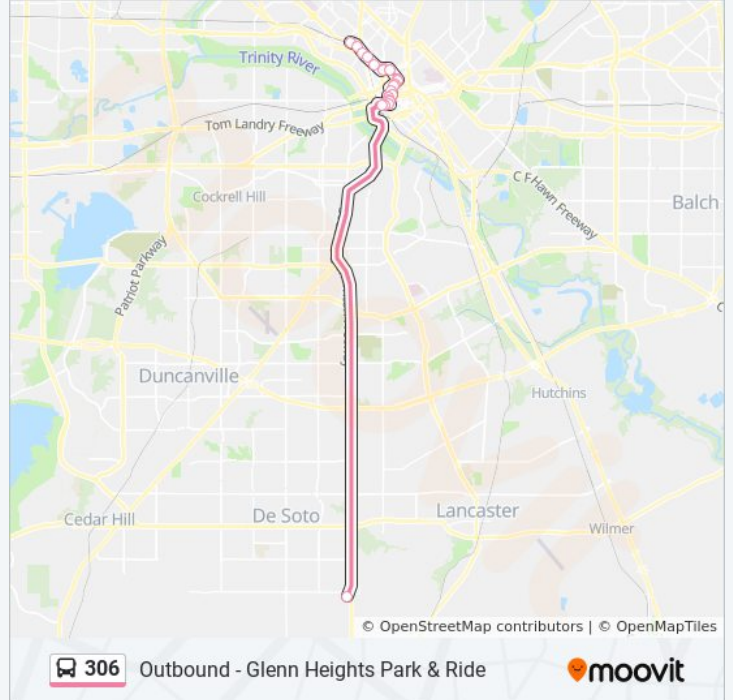

306 bus Info

Direction: Inbound - Downtown Dallas/Parkland Station

Stops: 25

Trip Duration: 47 min

Line Summary:

Harry Hines @ Oak Lawn - N - MB
 Harry Hines @ Vagas - N - FS
 Harry Hines @ Lucas - N - Ns
 Harry Hines @ Kendall - N - FS
 Southwest Medical District/Parkland

306 bus Time Schedule

Outbound - Glenn Heights Park & Ride Route

Timetable:

Sunday	Not Operational
Monday	5:34 AM - 6:06 PM
Tuesday	5:34 AM - 6:06 PM
Wednesday	5:34 AM - 6:06 PM
Thursday	5:34 AM - 6:06 PM
Friday	5:34 AM - 6:06 PM
Saturday	Not Operational

306 bus Info

Direction: Outbound - Glenn Heights Park & Ride

Stops: 24

Trip Duration: 44 min

Line Summary:

- Griffin @ Commerce - S - Ns
- Griffin @ Jackson - S - Ns
- Wood @ Lamar - W - Ns
- Wood @ Market - W - FS
- Wood @ Record - W - FS
- Glenn Heights P & R