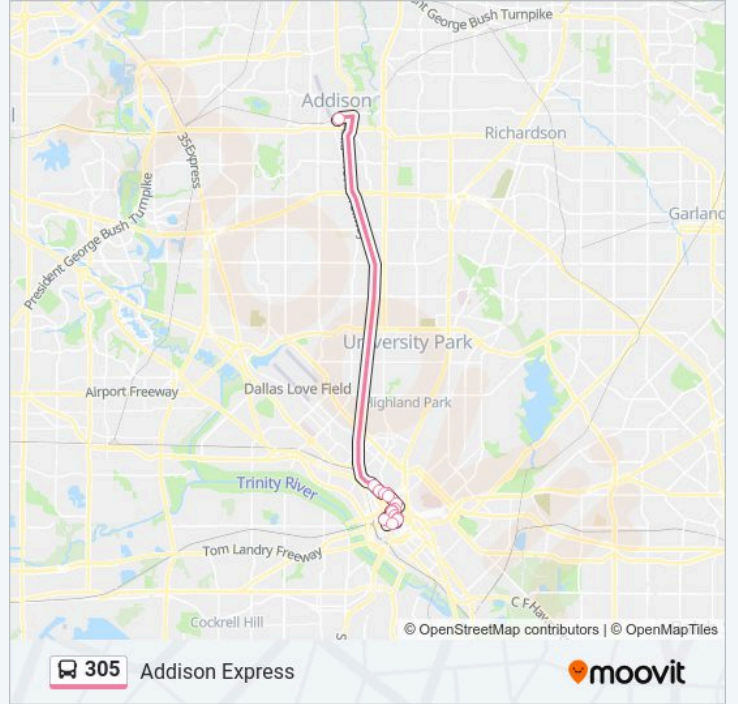

 305

Addison Express

Get The App

The 305 bus line (Addison Express) has 2 routes. For regular weekdays, their operation hours are:
 (1) Inbound - Downtown Dallas: 4:22 AM - 5:24 PM (2) Outbound - Addison Transit Center: 5:07 AM - 6:00 PM
 Use the Moovit App to find the closest 305 bus station near you and find out when is the next 305 bus arriving.

305 bus Time Schedule

Inbound - Downtown Dallas Route Timetable:

Sunday	Not Operational
Monday	4:22 AM - 5:24 PM
Tuesday	4:22 AM - 5:24 PM
Wednesday	4:22 AM - 5:24 PM
Thursday	4:22 AM - 5:24 PM
Friday	4:22 AM - 5:24 PM
Saturday	Not Operational

305 bus Info

Direction: Inbound - Downtown Dallas

Stops: 15

Trip Duration: 35 min

Line Summary:

Direction: Outbound - Addison Transit Center

15 stops

[VIEW LINE SCHEDULE](#)

305 bus Info

Direction: Outbound - Addison Transit Center

Stops: 15

Trip Duration: 34 min

Line Summary:

305 bus time schedules and route maps are available in an offline PDF at moovitapp.com. Use the Moovit App to see live bus times, train schedule or subway schedule, and step-by-step directions for all public transit in Dallas - Fort Worth, TX.