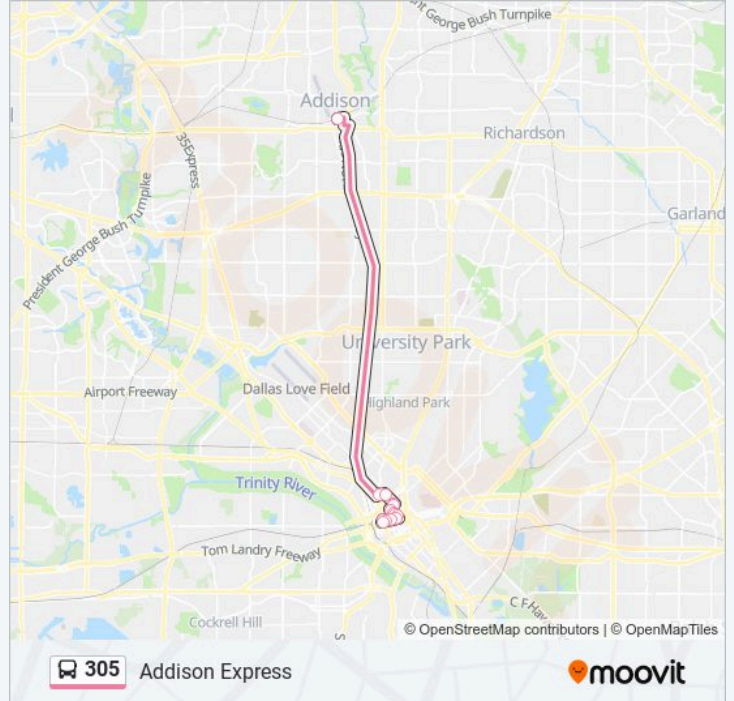

 305

Addison Express

Get The App

The 305 bus line (Addison Express) has 2 routes. For regular weekdays, their operation hours are:
 (1) Inbound - Downtown Dallas: 4:22 AM - 5:24 PM (2) Outbound - Addison Transit Center: 5:07 AM - 6:00 PM
 Use the Moovit App to find the closest 305 bus station near you and find out when is the next 305 bus arriving.

Direction: Inbound - Downtown Dallas

15 stops

[VIEW LINE SCHEDULE](#)

- Addison Transit Center
- Moody @ Pearl - E - Ns
- Pearl @ Cedar Springs - E - Ns
- Pearl @ Mckinney - S - FS
- Pearl @ Ross - S - Ns
- Ross @ Olive - S - FS
- St Paul @ San Jacinto - S - Ns
- St Paul @ Federal - S - Ns
- St Paul @ Bryan - S - Ns
- St Paul @ Pacific - S - Ns
- Elm @ Ervay - W - Ns
- Elm @ Akard - W - Ns
- Elm @ Griffin - W - MB
- Elm @ Lamar - W - Ns
- Cbd West Tc

305 bus Time Schedule

Inbound - Downtown Dallas Route Timetable:

Sunday	Not Operational
Monday	4:22 AM - 5:24 PM
Tuesday	4:22 AM - 5:24 PM
Wednesday	4:22 AM - 5:24 PM
Thursday	4:22 AM - 5:24 PM
Friday	4:22 AM - 5:24 PM
Saturday	Not Operational

305 bus Info

Direction: Inbound - Downtown Dallas

Stops: 15

Trip Duration: 35 min

Line Summary:

Direction: Outbound - Addison Transit Center

15 stops

[VIEW LINE SCHEDULE](#)