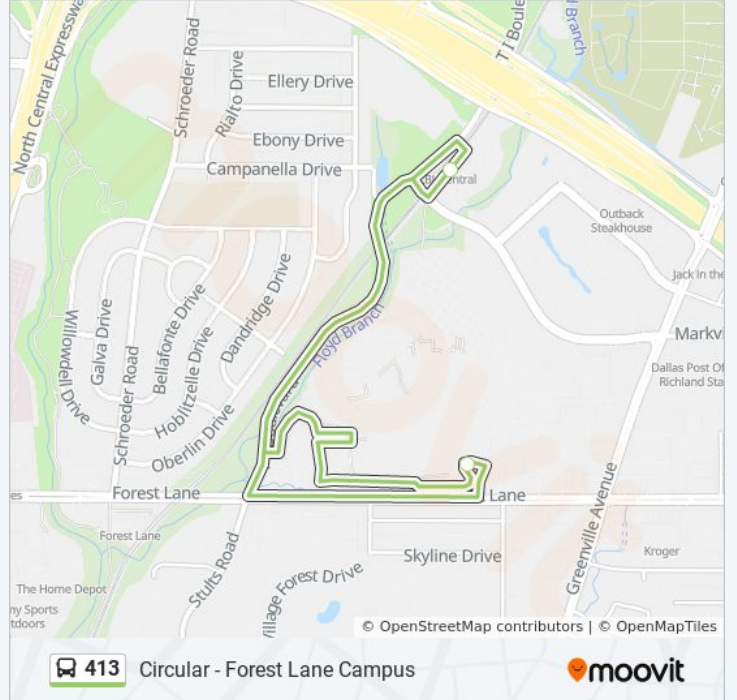

413

Circular - Forest Lane Campus

Get The App

The 413 bus line Circular - Forest Lane Campus has one route. For regular weekdays, their operation hours are:

(1) Circular - Forest Lane Campus: 5:40 AM - 7:50 PM

Use the Moovit App to find the closest 413 bus station near you and find out when is the next 413 bus arriving.

Direction: Circular - Forest Lane Campus

3 stops

[VIEW LINE SCHEDULE](#)

LBJ / Central Station

Tpslob

LBJ / Central Station

413 bus Time Schedule

Circular - Forest Lane Campus Route Timetable:

Sunday	Not Operational
Monday	5:40 AM - 7:50 PM
Tuesday	5:40 AM - 7:50 PM
Wednesday	5:40 AM - 7:50 PM
Thursday	5:40 AM - 7:50 PM
Friday	5:40 AM - 7:50 PM
Saturday	Not Operational

413 bus Info

Direction: Circular - Forest Lane Campus

Stops: 3

Trip Duration: 12 min

Line Summary:

413 bus time schedules and route maps are available in an offline PDF at moovitapp.com. Use the [Moovit App](#) to see live bus times, train schedule or subway schedule, and step-by-step directions for all public transit in Dallas - Fort Worth, TX.