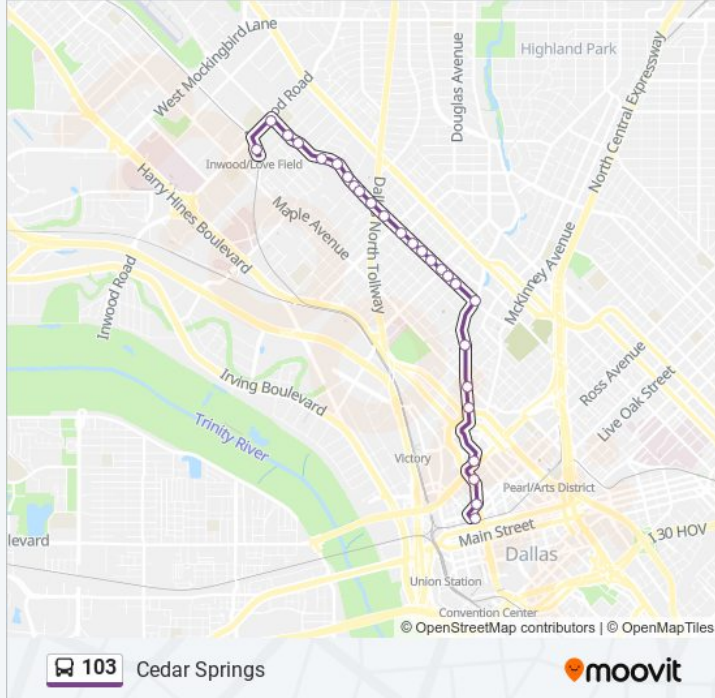

Direction: Inbound - Downtown Dallas

26 stops

[VIEW LINE SCHEDULE](#)

- Inwood/Love Field Station
- Inwood @ Cedar Springs - N - Ns
- Cedar Springs @ Hedgerow - S - Ns
- Cedar Springs @ Hudnall - S - Ns
- Cedar Springs @ Les Chateaux - S - Ns
- Cedar Springs @ Mahanna Springs - S - Ns
- Cedar Springs @ Kings - S - MB
- Cedar Springs @ Kings - S - Ns
- Cedar Springs @ Raleigh - S - MB
- Cedar Springs @ Lucas - S - MB
- Cedar Springs @ Herschel - S - Ns
- Cedar Springs @ Wycliff - S - Ns
- Cedar Springs @ Knight - S - Ns
- Cedar Springs @ Throckmorton - S - Ns
- Cedar Springs @ Reagan - S - FS
- Cedar Springs @ Oak Lawn - S - Ns
- Cedar Springs @ Welborn - S - Ns
- Cedar Springs @ Hood - S - Ns
- Cedar Springs @ Cedar Springs - S - Ns
- Cedar Springs @ Carlisle - S - Ns
- Cedar Springs @ Maple - S - FS
- Cedar Springs @ Pearl - S - Ns

103 bus Time Schedule

Inbound - Downtown Dallas Route Timetable:

Sunday	12:06 AM - 11:36 PM
Monday	4:36 AM - 11:36 PM
Tuesday	12:06 AM - 11:36 PM
Wednesday	12:06 AM - 11:36 PM
Thursday	12:06 AM - 11:36 PM
Friday	12:06 AM - 11:36 PM
Saturday	12:06 AM - 11:36 PM

103 bus Info

Direction: Inbound - Downtown Dallas

Stops: 26

Trip Duration: 23 min

Line Summary:

Mckinney @ Caroline - S - Ns

Field @ Woodall Rodgers - S - FS

Griffin @ Ross - S - Ns

Cbd West Tc

Direction: Outbound - Inwood/Love Field Station

25 stops

[VIEW LINE SCHEDULE](#)

Cbd West Tc

Griffin @ Field - N - MB

Field @ Alamo - N - MB

Field @ Olive - N - Ns