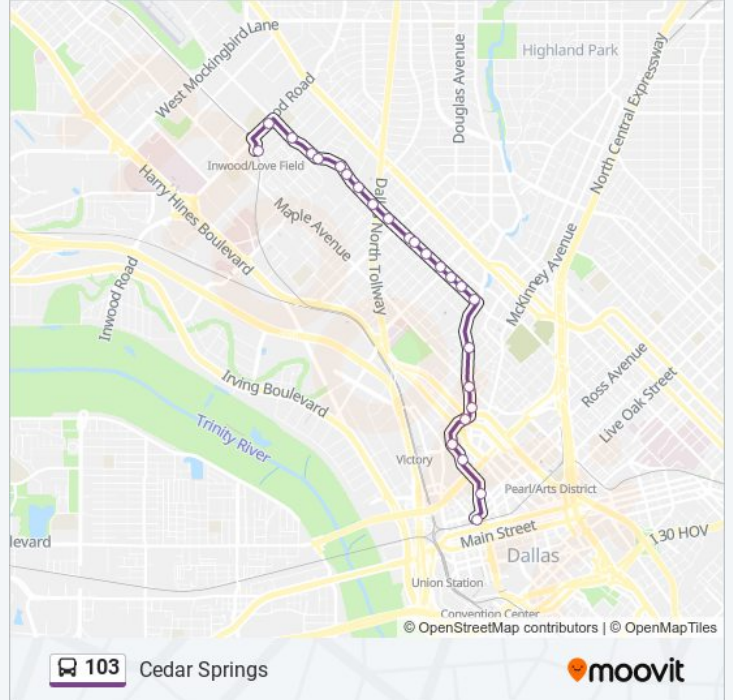

 103

Cedar Springs

Get The App

The 103 bus line (Cedar Springs) has 2 routes. For regular weekdays, their operation hours are:
 (1) Inbound - Downtown Dallas: 12:06 AM - 11:36 PM (2) Outbound - Inwood/Love Field Station: 12:03 AM - 11:33 PM
 Use the Moovit App to find the closest 103 bus station near you and find out when is the next 103 bus arriving.

103 bus Time Schedule

Inbound - Downtown Dallas Route Timetable:

Sunday	12:06 AM - 11:36 PM
Monday	4:36 AM - 11:36 PM
Tuesday	12:06 AM - 11:36 PM
Wednesday	12:06 AM - 11:36 PM
Thursday	12:06 AM - 11:36 PM
Friday	12:06 AM - 11:36 PM
Saturday	12:06 AM - 11:36 PM

Cbd West Tc

Direction: Outbound - Inwood/Love Field Station

25 stops

[VIEW LINE SCHEDULE](#)

Cbd West Tc

Griffin @ Field - N - MB

Field @ Alamo - N - MB

Field @ Olive - N - Ns

103 bus Info

Direction: Outbound - Inwood/Love Field Station

Stops: 25

Trip Duration: 21 min

Line Summary:

Cedar Springs @ Mahanna - N - MB
Cedar Springs @ Mahanna - N - Ns
Cedar Springs @ Crestview - N - Ns
Cedar Springs @ Cedarplaza - N - Ns
Cedar Springs @ Hedgerow - N - Ns
Inwood @ Cedar Springs - S- FS
Inwood/Love Field Station