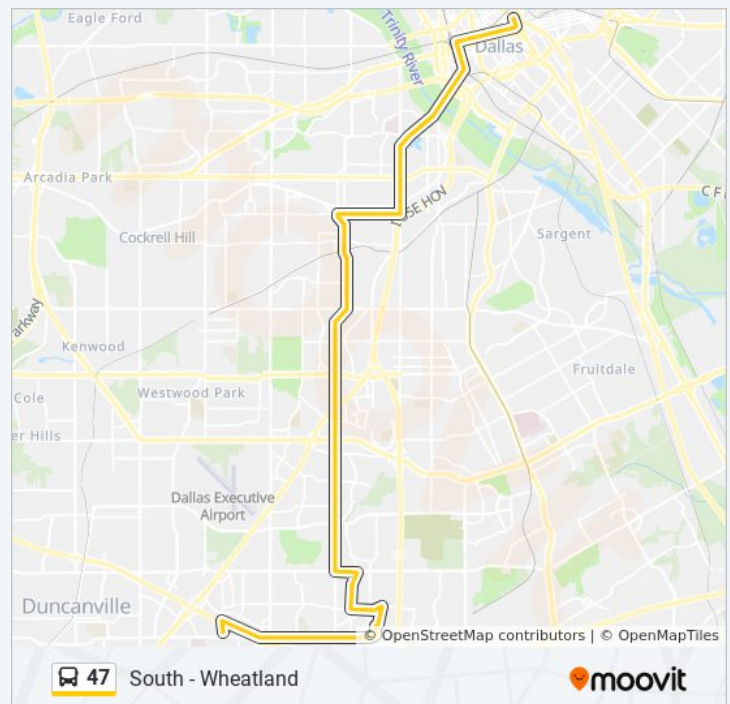

Commerce @ Austin - E - Ns

Commerce @ Griffin - E - MB

Commerce @ Field - E - FS

Commerce @ Lane - E - Ns

Commerce @ Ervay - E - MB

Harwood @ Elm - N - MB

Cbd East Tc

Direction: South - Wheatland
87 stops

[VIEW LINE SCHEDULE](#)

- Cbd East Tc
- Elm @ Harwood - W - Ns
- Elm @ Ervay - W - Ns
- Elm @ Akard - W - Ns
- Elm @ Griffin - W - MB
- Elm @ Lamar - W - Ns
- Elm @ Austin - W - Ns
- Elm @ Market - W - Ns
- Houston @ Main - S - Ns
- Houston @ Commerce - S - Ns
- Houston @ Young - S - MB
- Zang @ Oakenwald - S - Ns
- Zang @ Colorado - S - Ns
- Beckley @ 6th - S - Ns
- Beckley @ Canty - S - Ns
- Beckley @ Davis - S - Ns
- Beckley @ 10th - S - Ns
- Beckley @ Jefferson - S - FS
- Beckley @ 12th - S - Ns
- 12th @ Bishop - W - Ns
- 12th @ Van Buren - W - FS
- 12th @ Tyler - W - MB
- Polk Cutoff @ Page - S - Ns
- Tyler @ Pembroke - S - Ns
- Tyler @ Burlington - S - Ns
- Tyler @ Clarendon - S - Ns
- Tyler @ Lebanon - S - Ns
- Vernon @ Elmdale - S - Ns
- Vernon @ Pioneer - S - Ns
- Vernon @ Ferndale - S - Ns

47 bus Time Schedule

South - Wheatland Route Timetable:

Sunday	12:05 AM - 11:35 PM
Monday	12:05 AM - 11:40 PM
Tuesday	12:10 AM - 11:40 PM
Wednesday	12:10 AM - 11:40 PM
Thursday	12:10 AM - 11:40 PM
Friday	12:10 AM - 11:40 PM
Saturday	12:10 AM - 11:35 PM

47 bus Info

Direction: South - Wheatland

Stops: 87

Trip Duration: 61 min

Line Summary:

Vernon @ Ludlow - S - Ns

Vernon @ Wilbur - S - Ns

Vernon @ Illinois - S - FS