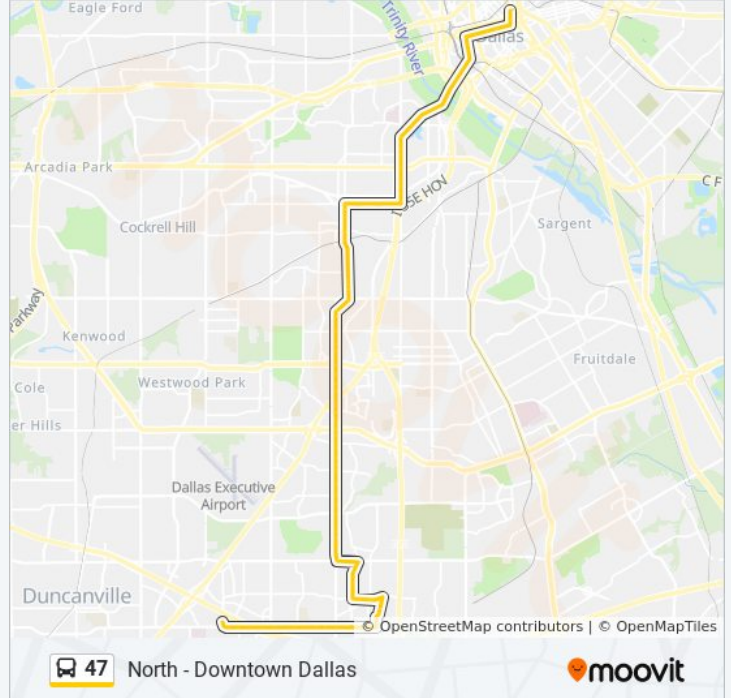

Racine @ Goldwood - N - Ns
Racine @ Emberwood - N - Ns
Racine @ Deerwood - N - Ns
Racine @ Clearwood - N - Ns
Racine @ Camp Wisdom - N - Ns
Camp Wisdom @ Polk - W - Ns
Polk @ Camp Wisdom - N - FS
Polk @ Golden Trophy - N - Ns
Polk @ Medalist - N - Ns
Polk @ Wolf Creek - N - Ns
Polk @ Red Bird - N - Ns
Polk @ Willowglen - N - Ns
Polk @ Reynoldston - N - Ns
Polk @ Clear Fork - N - Ns
Polk @ Brook Valley - N - Ns
Polk @ Town Creek - N - Ns
Polk @ Misty Glen - N - Ns
Polk @ Oak Park - N - MB
Polk @ Highland Oaks - N - Ns
Polk @ Ledbetter - N - FS
Polk @ Pentagon - N - FS
Polk @ Us 67 - N - MB
Polk @ Legendary - N - Ns
Polk @ Nokomis - N - MB
Polk @ Nokomis - N - Ns
Polk @ Kiest - N - Ns
Polk @ Obannon - N - FS
Polk @ Grayson - N - Ns
Polk @ Saner - N - Ns
Polk @ Wynnewood - N - Ns
Vernon @ Polk - N - FS
Vernon @ Illinois - N - Ns
Vernon @ Wilbur - N - Ns