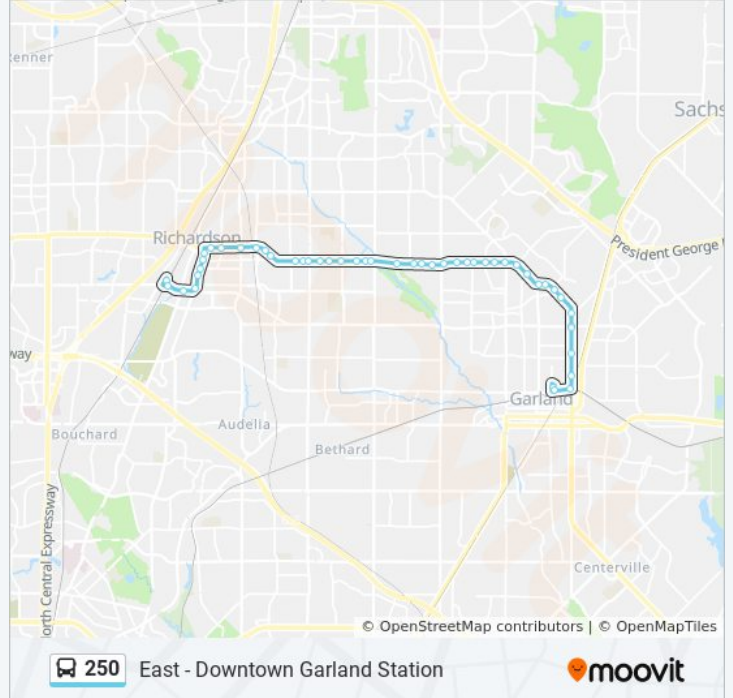

250 bus Info

Direction: East - Downtown Garland Station

Stops: 47

Trip Duration: 29 min

Line Summary:

Belt Line @ Jupiter - E - MB
 Belt Line @ Laurel Oaks - E - Ns
 Belt Line @ Galaxie - E - FS
 Belt Line @ Medical - E - MB
 Belt Line @ Shiloh - E - MB
 Belt Line @ Shiloh - E - FS
 Belt Line @ Green Meadows - E - Ns
 Belt Line @ Golden Meadow - E - FS
 Belt Line @ Sam Houston - E - FS
 Belt Line @ Wagon Wheel - E - Ns
 Belt Line @ Garland - E - MB
 Belt Line @ Garland - E - Ns
 Belt Line @ Brand - E - Ns
 Belt Line @ Fair Oaks - E - Ns
 Belt Line @ Glenbrook - E - FS
 Belt Line @ Pebble Creek - E - Ns
 Belt Line @ Kingsbridge - E - FS
 Belt Line @ Idlewood - E - Ns
 Belt Line @ Crist - S - Ns
 1st @ Buckingham - S - FS
 1st @ Travis - S - MB
 1st @ Profit - S - MB
 Walnut @ 1st - W - FS
 Walnut @ 5th - W - MB
 Downtown Garland Station

Direction: West - Spring Valley Station

50 stops

[VIEW LINE SCHEDULE](#)

Downtown Garland Station
 Walnut @ 4th - E - Ns
 1st @ Profit - N - MB
 1st @ Travis - N - MB

250 bus Time Schedule

West - Spring Valley Station Route Timetable: