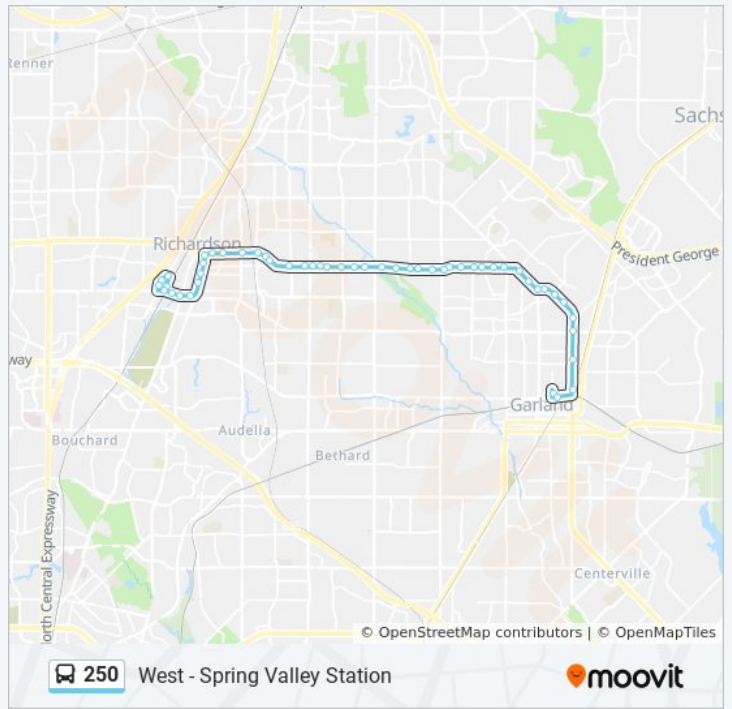

Direction: West - Spring Valley Station

50 stops

[VIEW LINE SCHEDULE](#)

Downtown Garland Station
 Walnut @ 4th - E - Ns
 1st @ Profit - N - MB
 1st @ Travis - N - MB

250 bus Time Schedule

West - Spring Valley Station Route Timetable:

Direction: West - Spring Valley Station

Stops: 50

Trip Duration: 32 min

Line Summary:

- 1st @ Buckingham - N - FS
- Belt Line @ Crist - N - FS
- Belt Line @ Idlewood - W - Ns
- Belt Line @ Kingsbridge - W - Ns
- Belt Line @ Pebble Creek - W - FS
- Belt Line @ Glenbrook - W - Ns
- Belt Line @ Fair Oaks - W - Ns
- Belt Line @ Brand - W - Ns
- Belt Line @ Garland - W - FS
- Belt Line @ Wagon Wheel - W - MB
- Belt Line @ Wagon Wheel - W - FS
- Belt Line @ Sam Houston - W - Ns
- Belt Line @ Innsbrook - W - Ns
- Belt Line @ Key West - W - Ns
- Belt Line @ Shiloh - W - Ns
- Belt Line @ Medical - W - MB
- Belt Line @ Galaxie - W - MB
- Belt Line @ Galaxie - W - FS
- Belt Line @ East Park - W - FS
- Belt Line @ Jupiter - W - MB
- Belt Line @ Trellis - W - Ns
- Belt Line @ Spring Creek - W - FS
- Belt Line @ Yale - W - FS
- Belt Line @ St Johns - W - Ns
- Belt Line @ Plano - W - MB
- Belt Line @ Plano - W - Ns
- Belt Line @ Glenville - W - MB
- Belt Line @ Glenville - W - FS
- Belt Line @ Wake - W - MB
- Belt Line @ Wake - W - Ns
- Belt Line @ Bowser - W - Ns
- Belt Line @ Grove - W - Ns
- Belt Line @ Dorothy - W - Ns