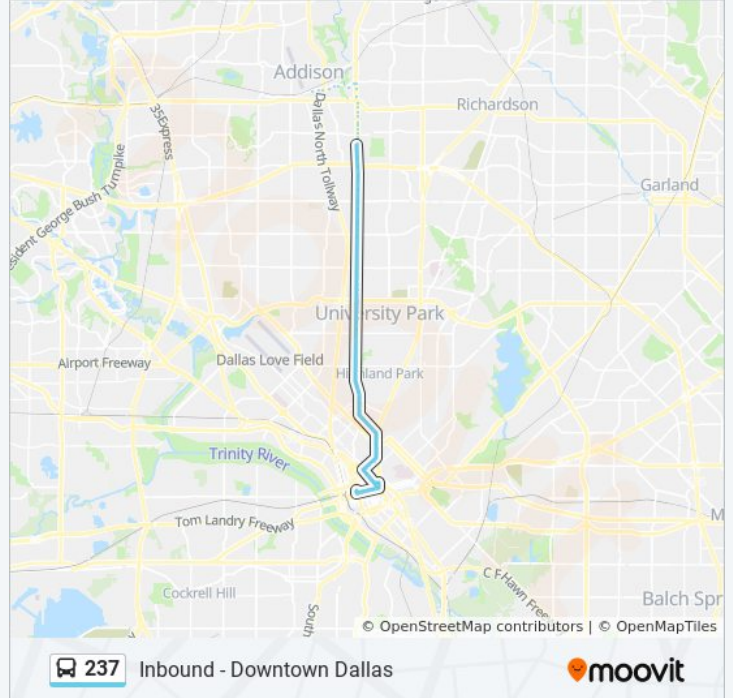

237 bus Info

Direction: Inbound - Downtown Dallas

Stops: 98

Trip Duration: 65 min

Line Summary:

Preston @ Alpha - S - FS
Preston @ Dilbeck - S - Ns
Preston @ Ih 635 - S - MB
Preston @ Ih 635 - S - Ns
Preston @ Harvest Hill - S - MB
Preston @ Harvest Hill - S - Ns
Preston @ Charlestown - S - Ns
Preston @ Meletio - S - Ns
Preston @ Willow - S - Ns
Preston @ Forest - S - MB
Preston @ Caladium - S - Ns
Preston @ Boca Raton - S - Ns
Preston @ Northaven - S - Ns
Preston @ Azalea - S - Ns
Preston @ Preston Royal Sc - S - MB
Preston @ Park Village - S - Ns
Preston @ Overdowns - S - Ns
Preston @ St Marks - S - Ns
Preston @ Meaders - S - Ns
Preston @ Lakehurst - S - Ns
Preston @ Aberdeen - S - Ns
Preston @ Walnut Hill - S - Ns
Preston @ Lupton - S - Ns
Preston @ Watson - S - Ns
Preston @ Park - S - FS
Preston @ Deloache - S - Ns
Preston @ Del Norte - S - Ns
Preston @ Averill - S - Ns
Preston @ Northwest - S - Ns
Preston @ Berkshire - S - Ns
Preston @ Wentwood - S - Ns
Preston @ Marquette - S - Ns
Preston @ Greenbrier - S - Ns