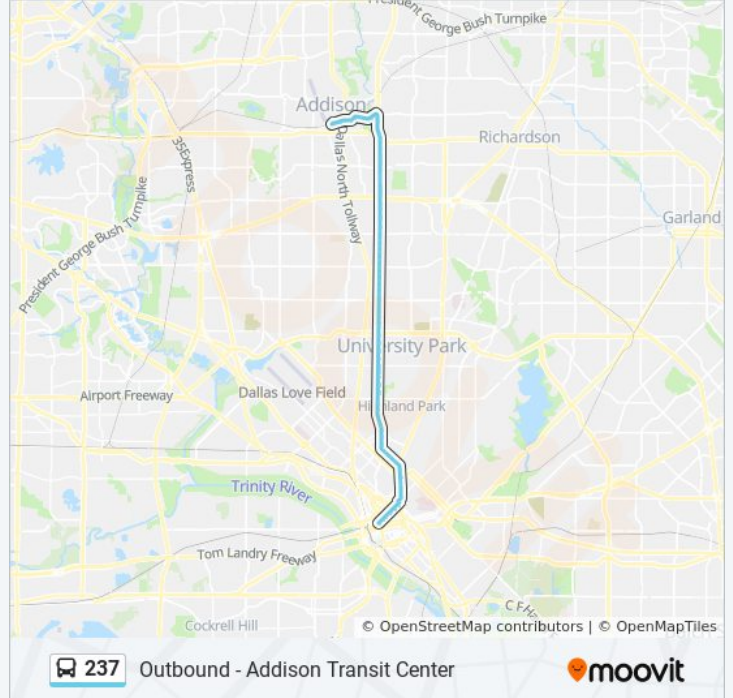

237 bus Info

Direction: Outbound - Addison Transit Center

Stops: 95

Trip Duration: 64 min

Line Summary:

Blackburn @ Oak Lawn - W - Ns
Oak Lawn @ Irving - N - Ns
Oak Lawn @ Avondale - N - Ns
Oak Lawn @ Wycliff - N - Ns
Oak Lawn @ Herschel - N - Ns
Oak Lawn @ Armstrong - N - Ns
Preston @ Bordeaux - N - Ns
Preston @ Arcady - N - FS
Preston @ Belclaire - N - Ns
Preston @ Beverly - N - Ns
Preston @ Livingston - N - Ns
Preston @ Mockingbird - N - Ns
Preston @ Normandy - N - Ns
Preston @ Shenandoah - N - Ns
Preston @ Windsor - N - Ns
Preston @ Mcfarlin - N - Ns
Preston @ Glenwick - N - Ns
Preston @ Druid - N - Ns
Preston @ Grassmere - N - Ns
Preston @ Lovers - N - Ns
Preston @ Amherst - N - MB
Preston @ Hanover - N - Ns
Preston @ Greenbrier - N - Ns
Preston @ Colgate - N - MB
Preston @ Marquette - N - FS
Preston @ Wentwood - N - Ns
Preston @ Northwest - N - Ns
Preston @ Del Norte - N - Ns
Preston @ Deloache - N - Ns
Preston @ Park - N - Ns
Preston @ Prestonshire - N - Ns
Preston @ Stefani - N - Ns
Preston @ Walnut Hill - N - Ns