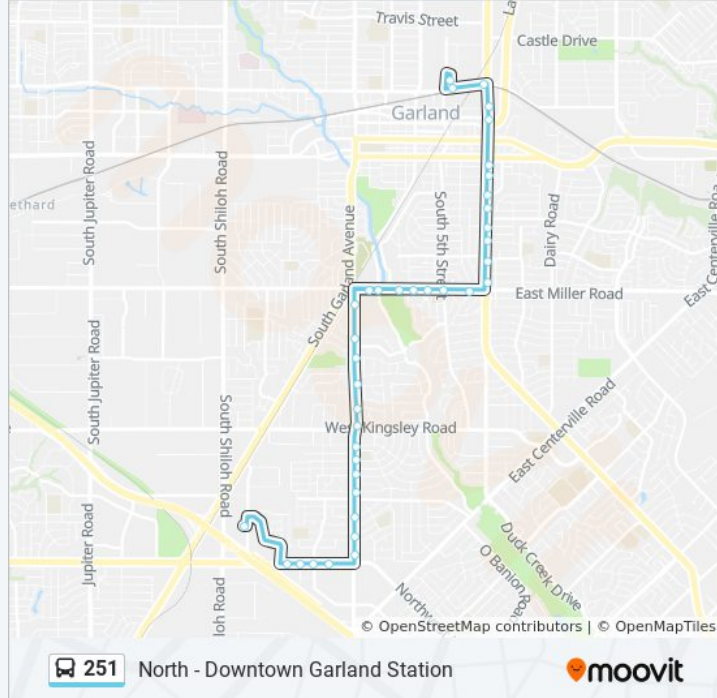

251 bus Info

Direction: North - Downtown Garland Station

Stops: 38

Trip Duration: 24 min

Line Summary:

Miller @ Evergreen - E - FS

Miller @ Skillman - E - Ns

Miller @ 5th - E - Ns

Miller @ Delano - E - Ns

1st @ Glenfield - N - MB

1st @ Southwood - N - MB

1st @ Lake - N - FS

1st @ Wanda - N - Ns

1st @ Casalita - N - FS

1st @ Hopkins - N - Ns

1st @ Ave F - N - FS

1st @ Ave D - N - MB

1st @ State - N - Ns

1st @ Austin - N - FS

Walnut @ 1st - W - FS

Walnut @ 5th - W - MB

Downtown Garland Station

Direction: South - South Garland Transit Center

43 stops

[VIEW LINE SCHEDULE](#)

Downtown Garland Station

Walnut @ 4th - E - Ns

1st @ Katy - S - Ns

1st @ Austin - S - Ns

1st @ Main - S - Ns

1st @ Ave B - S - Ns

1st @ Ave E - S - Ns