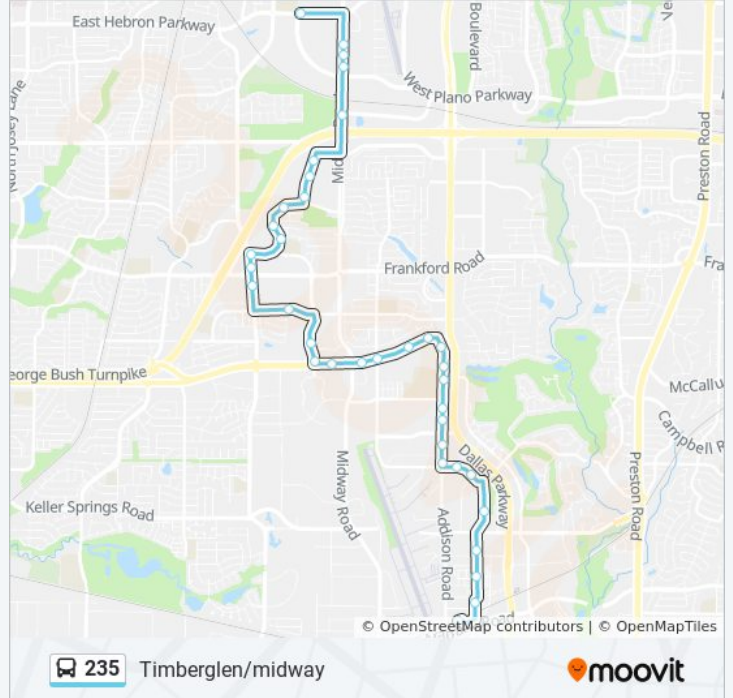

**Direction: North - Hebron Pkwy**

38 stops

[VIEW LINE SCHEDULE](#)

- Addison Transit Center
- Quorum @ Addison Cir - N - Ns
- Quorum @ Parkview - N - Ns
- Quorum @ Airport - N - FS
- Quorum @ Westgrove - N - MB
- Westgrove @ Ledgemont - W - FS
- Westgrove @ Addison - W - MB
- Addison @ Westgrove - N - FS
- Addison @ Excel - N - MB
- Addison @ Sojourn - N - Mb1
- Addison @ Sojourn - N - Mb2
- Addison @ Trinity Mills - N - Mb1
- Addison @ Trinity Mills - N - Mb2
- Addison @ Trinity Mills - N - Mb3
- Trinity Mills @ Voss - W - Mb1
- Trinity Mills @ Voss - W - Mb2
- Trinity Mills @ Voss - W - Ns
- Trinity Mills @ Midway - W - MB
- Trinity Mills @ Vail - W - MB
- Vail @ Trinity Mills - N - FS
- Vail @ Accent - N - FS
- Vail @ Briargrove - N - MB

**235 bus Info**

**Direction:** North - Hebron Pkwy

**Stops:** 38

**Trip Duration:** 27 min

**Line Summary:**

Briargrove @ Vail - W - FS  
 Briargrove @ Riverchase - W - Ns  
 Marsh @ Frankford - N - MB  
 Marsh @ Frankford - N - FS  
 Marsh @ Timberglen - N - Ns  
 Timberglen @ Sam Rayburn - E - MB  
 Timberglen @ Sam Rayburn - N - FS  
 Timberglen @ Rodale - N - FS  
 Lina @ Timberglen - N - FS  
 Lina @ Rosemeade - N - MB  
 Lina @ Rosemeade - N - Ns  
 Midway @ Horizon - N - Ns  
 Midway @ International - N - FS  
 Midway @ Park - N - MB  
 Midway @ Park - N - Mb1  
 Hebron Pkwy @ International - W - Ns

**Direction: South - Addison Transit Center**

45 stops

[VIEW LINE SCHEDULE](#)

Hebron Pkwy @ International - W - Ns  
 Hebron Pkwy @ International - W - FS  
 Marsh @ Hebron - S - FS  
 Marsh @ Marsh Ridge - S - MB  
 Marsh @ Marsh Ridge - S - Ns  
 Marsh @ Glen Morris - S - Ns  
 Marsh @ Rosemeade - S - MB  
 Rosemeade @ Marsh - E - FS  
 Rosemeade @ Sh 190 - E - MB  
 Rosemeade @ Lina - E - Ns  
 Lina @ Rosemeade - S - FS  
 Lina @ Timberglen - S - MB  
 Lina @ Timberglen - S - Ns