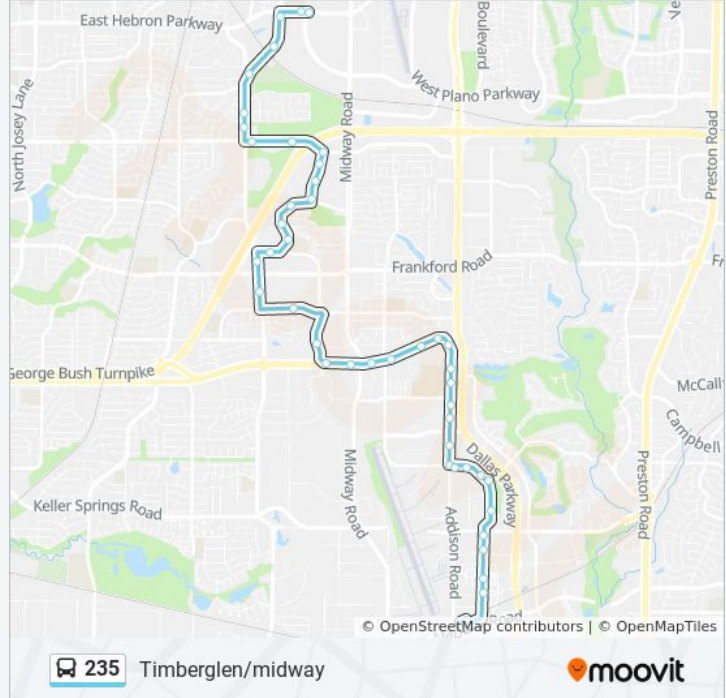

**Direction: South - Addison Transit Center**

45 stops

[VIEW LINE SCHEDULE](#)

Hebron Pkwy @ International - W - Ns  
 Hebron Pkwy @ International - W - FS  
 Marsh @ Hebron - S - FS  
 Marsh @ Marsh Ridge - S - MB  
 Marsh @ Marsh Ridge - S - Ns  
 Marsh @ Glen Morris - S - Ns  
 Marsh @ Rosemeade - S - MB  
 Rosemeade @ Marsh - E - FS  
 Rosemeade @ Sh 190 - E - MB  
 Rosemeade @ Lina - E - Ns  
 Lina @ Rosemeade - S - FS  
 Lina @ Timberglen - S - MB  
 Lina @ Timberglen - S - Ns

**235 bus Info**

**Direction:** South - Addison Transit Center

**Stops:** 45

**Trip Duration:** 27 min

**Line Summary:**

Timberglen @ Rodale - W - MB  
 Timberglen @ Sam Rayburn - S - Ns  
 Timberglen @ Vail - S - MB  
 Timberglen @ Marsh - W - MB  
 Marsh @ Frankford - S - MB  
 Marsh @ Briargrove - S - MB  
 Briargrove @ Riverchase - E - Ns  
 Briargrove @ Vail - E - Ns  
 Vail @ Accent - S - MB  
 Trinity Mills @ Golden Bear - E - FS  
 Trinity Mills @ Midway - E - MB  
 Trinity Mills @ Waypoint - E - Ns  
 Trinity Mills @ Westgrove - E - FS  
 Trinity Mills @ Addison - E - Mb1  
 Trinity Mills @ Addison - E - Mb2  
 Addison @ Trinity Mills - S - FS  
 Addison @ Sojourn - S - Mb1  
 Addison @ Sojourn - S - MB  
 Addison @ Sojourn - S - FS  
 Addison @ Excel - S - MB  
 Addison @ Sunbelt - S - MB  
 Addison @ Westgrove - S - Ns  
 Westgrove @ Addison - E - FS  
 Westgrove @ Ledgemont - E - MB  
 Westgrove @ Ledgemont - E - Ns  
 Westgrove @ Quorum - E - Ns  
 Quorum @ Keller Springs - S - Mb1  
 Quorum @ Keller Springs - S - FS  
 Quorum @ Airport - S - Ns  
 Quorum @ Goodman - S - Ns  
 Quorum @ Addison Cir - S - Ns  
 Addison Transit Center