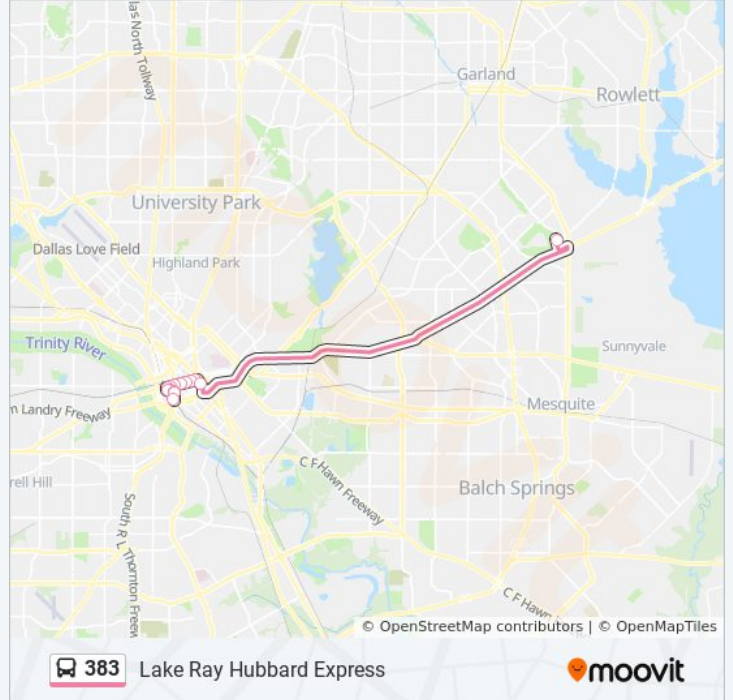

383 bus Info

Direction: Outbound - Lake Ray Hubbard Transit Center

Stops: 14

Trip Duration: 28 min

Line Summary:

Direction: Outbound - Lake Ray Hubbard Transit Center Via Hov

15 stops

[VIEW LINE SCHEDULE](#)

- Convention Center Station
- Lamar @ Ceremonial - N - Ns
- Lamar @ Young - N - Ns
- Wood @ Market - W - FS
- Wood @ Record - W - FS
- Commerce @ Record - E - Ns
- Commerce @ Austin - E - Ns
- Commerce @ Griffin - E - MB
- Commerce @ Field - E - FS
- Commerce @ Lane - E - Ns
- Commerce @ Ervay - E - MB
- Commerce @ Harwood - E - Ns
- Commerce @ Pearl - E - FS
- Cesar Chavez @ Canton - S - FS
- Lake Ray Hubbard Transit Center

383 bus Time Schedule

Outbound - Lake Ray Hubbard Transit Center Via Hov Route Timetable:

Sunday	Not Operational
Monday	3:33 PM - 6:13 PM
Tuesday	3:33 PM - 6:13 PM
Wednesday	3:33 PM - 6:13 PM
Thursday	3:33 PM - 6:13 PM
Friday	3:33 PM - 6:13 PM
Saturday	Not Operational

383 bus Info

Direction: Outbound - Lake Ray Hubbard Transit Center Via Hov

Stops: 15

Trip Duration: 33 min

Line Summary:

383 bus time schedules and route maps are available in an offline PDF at moovitapp.com. Use the [Moovit App](#) to see live bus times, train schedule or subway schedule, and step-by-step directions for all public transit in Dallas - Fort Worth, TX.