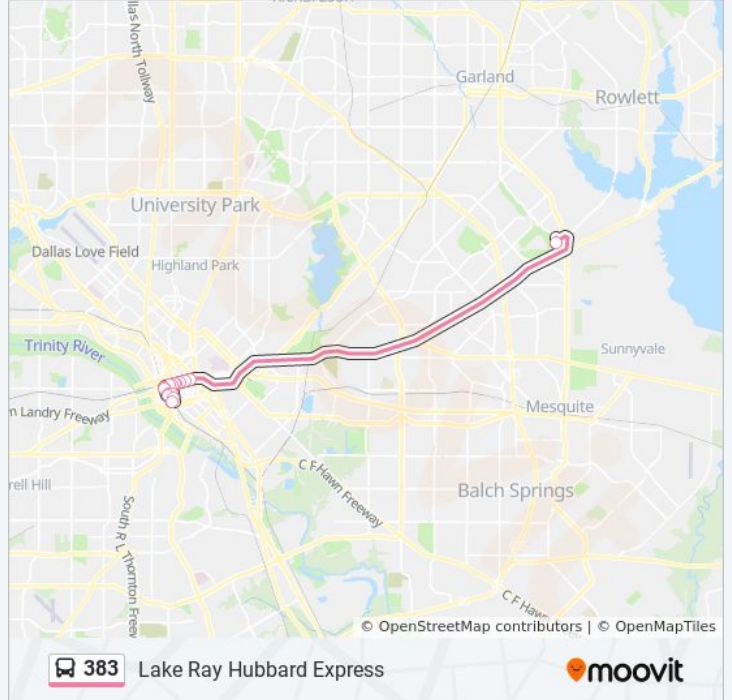

Use the Moovit App to find the closest 383 bus station near you and find out when is the next 383 bus arriving.

Direction: Inbound - Downtown Dallas / Convention Center

15 stops

[VIEW LINE SCHEDULE](#)

Lake Ray Hubbard Transit Center

Direction: Inbound - Downtown Dallas / Convention Center

Stops: 15

Trip Duration: 28 min

Line Summary:

Direction: Inbound - Downtown Dallas Via Hov

15 stops

[VIEW LINE SCHEDULE](#)

- Lake Ray Hubbard Transit Center
- Cesar Chavez @ Canton - N - MB
- Elm @ Harwood - W - Ns
- Elm @ Ervay - W - Ns
- Elm @ Akard - W - Ns
- Elm @ Griffin - W - MB
- Elm @ Lamar - W - Ns
- Elm @ Austin - W - Ns
- Houston @ Main - S - Ns
- Houston @ Commerce - S - Ns
- Young @ Record - E - Ns
- Young @ Market - E - Ns
- Young @ Lamar - E - Ns
- Lamar @ Ceremonial - S - Ns
- Convention Center Station

383 bus Info

Direction: Inbound - Downtown Dallas Via Hov

Stops: 15

Trip Duration: 30 min

Line Summary:

Direction: Outbound - Lake Ray Hubbard Transit Center

14 stops

[VIEW LINE SCHEDULE](#)

383 bus Info

Direction: Outbound - Lake Ray Hubbard Transit Center

Stops: 14

Trip Duration: 28 min

Line Summary:

Direction: Outbound - Lake Ray Hubbard Transit Center Via Hov

15 stops

[VIEW LINE SCHEDULE](#)