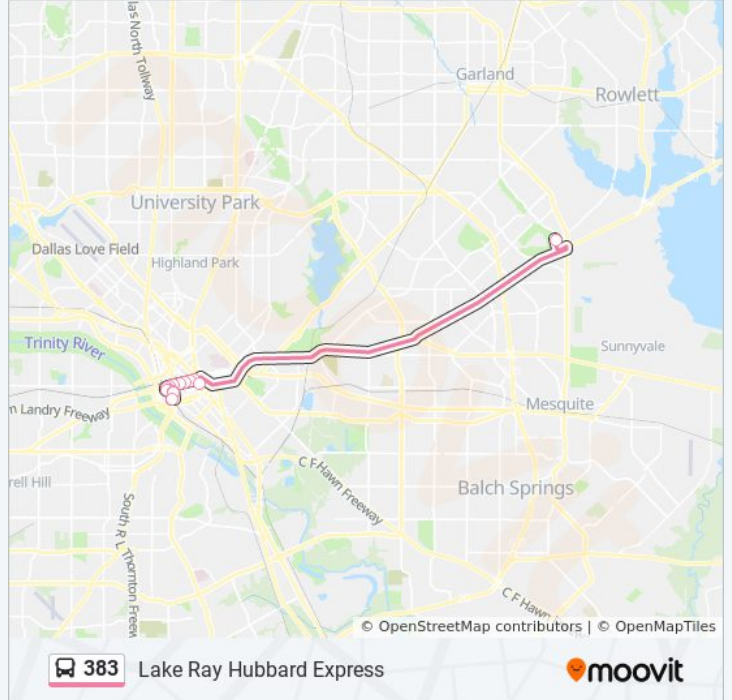

383 bus Info

Direction: Inbound - Downtown Dallas Via Hov

Stops: 15

Trip Duration: 30 min

Line Summary:

Direction: Outbound - Lake Ray Hubbard Transit Center

14 stops

[VIEW LINE SCHEDULE](#)

383 bus Time Schedule

Outbound - Lake Ray Hubbard Transit Center Route Timetable:

Sunday	Not Operational
Monday	6:00 AM - 7:34 PM
Tuesday	6:00 AM - 7:34 PM
Wednesday	6:00 AM - 7:34 PM
Thursday	6:00 AM - 7:34 PM
Friday	6:00 AM - 7:34 PM
Saturday	Not Operational

383 bus Info

Direction: Outbound - Lake Ray Hubbard Transit Center

Stops: 14

Trip Duration: 28 min

Line Summary:

Direction: Outbound - Lake Ray Hubbard Transit Center Via Hov

15 stops

[VIEW LINE SCHEDULE](#)

383 bus Info

Direction: Outbound - Lake Ray Hubbard Transit Center Via Hov

Stops: 15

Trip Duration: 33 min

Line Summary:

383 bus time schedules and route maps are available in an offline PDF at moovitapp.com. Use the [Moovit App](#) to see live bus times, train schedule or subway schedule, and step-by-step directions for all public transit in Dallas - Fort Worth, TX.