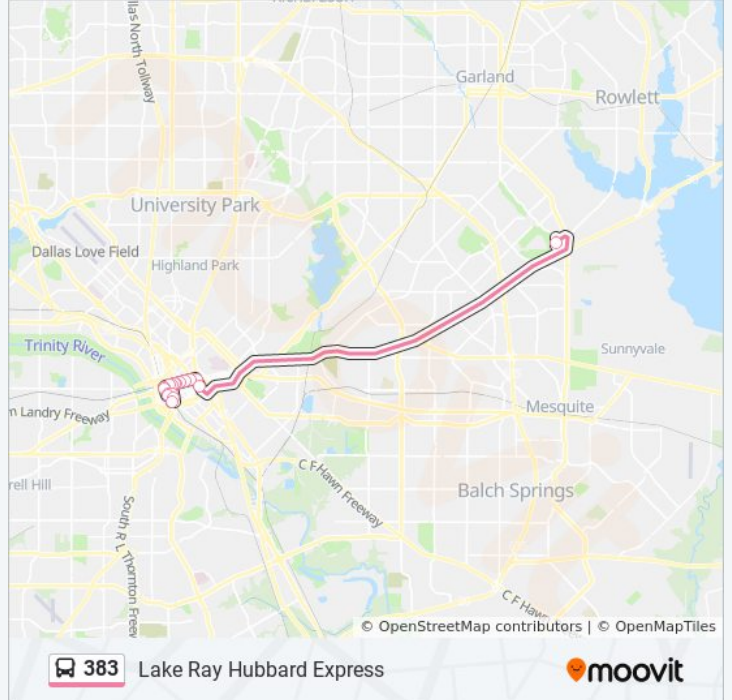

Direction: Inbound - Downtown Dallas / Convention Center

Stops: 15

Trip Duration: 28 min

Line Summary:

Direction: Inbound - Downtown Dallas Via Hov

15 stops

[VIEW LINE SCHEDULE](#)

- Lake Ray Hubbard Transit Center
- Cesar Chavez @ Canton - N - MB
- Elm @ Harwood - W - Ns
- Elm @ Ervay - W - Ns
- Elm @ Akard - W - Ns
- Elm @ Griffin - W - MB
- Elm @ Lamar - W - Ns
- Elm @ Austin - W - Ns
- Houston @ Main - S - Ns
- Houston @ Commerce - S - Ns
- Young @ Record - E - Ns
- Young @ Market - E - Ns
- Young @ Lamar - E - Ns
- Lamar @ Ceremonial - S - Ns
- Convention Center Station

383 bus Time Schedule

Inbound - Downtown Dallas Via Hov Route

Timetable:

Sunday	Not Operational
Monday	6:10 AM - 9:00 AM
Tuesday	6:10 AM - 9:00 AM
Wednesday	6:10 AM - 9:00 AM
Thursday	6:10 AM - 9:00 AM
Friday	6:10 AM - 9:00 AM
Saturday	Not Operational

383 bus Info

Direction: Inbound - Downtown Dallas Via Hov

Stops: 15

Trip Duration: 30 min

Line Summary:

Direction: Outbound - Lake Ray Hubbard Transit Center

14 stops

[VIEW LINE SCHEDULE](#)

383 bus Info

Direction: Outbound - Lake Ray Hubbard Transit Center

Stops: 14

Trip Duration: 28 min

Line Summary:

Direction: Outbound - Lake Ray Hubbard Transit Center Via Hov

15 stops

[VIEW LINE SCHEDULE](#)