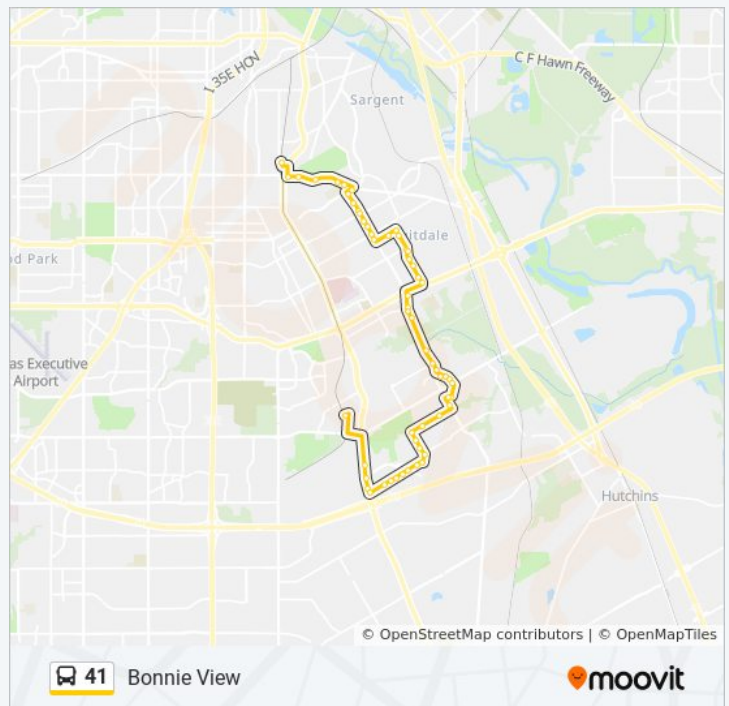

Bonnie View @ 56th - S - Ns

41 bus Time Schedule

South - Camp Wisdom Station Route Timetable:

Sunday	24 hours
Monday	24 hours
Tuesday	24 hours
Wednesday	24 hours
Thursday	24 hours
Friday	24 hours
Saturday	24 hours

41 bus Info

Direction: South - Camp Wisdom Station

Stops: 55

Trip Duration: 39 min

Line Summary:

Bonnie View @ Cardiff - S - Ns

Bonnie View @ Highland Woods - S - FS

Bonnie View @ Persimmon - S - Ns