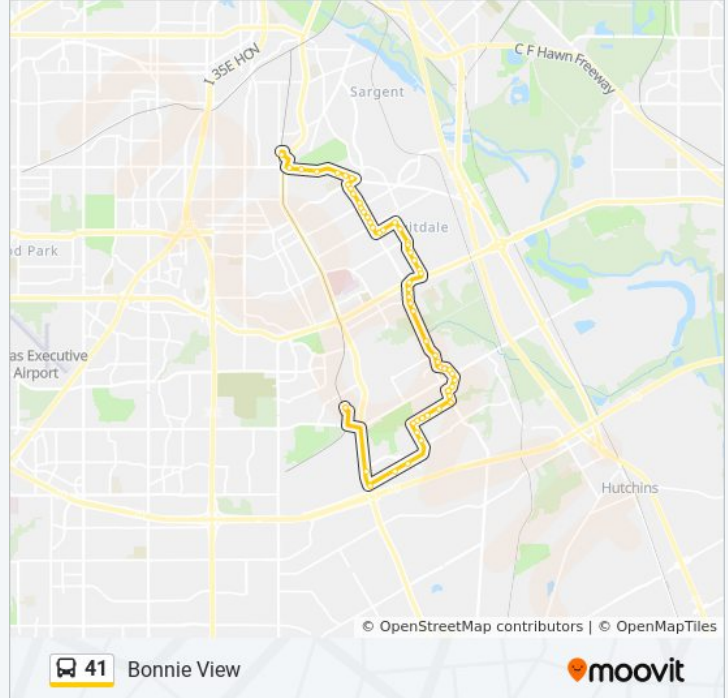

41 bus Info

Direction: North - Illinois Station

Stops: 57

Trip Duration: 37 min

Line Summary:

Highland Hills @ Bluffman - W - Ns
Bonnie View @ Persimmon - N - MB
Bonnie View @ Persimmon - N - Ns
Bonnie View @ Highland Woods - N - FS
Bonnie View @ Cardiff - N - Ns
Bonnie View @ 56th - N - Ns
Bonnie View @ Stag - N - FS
Bonnie View @ Ledbetter - N - Mb2
Ledbetter @ Bonnie View - E - FS
Bonnie View @ Ledbetter - N - FS
Bonnie View @ Dahlia - N - FS
Bonnie View @ 51st - N - Ns
Bonnie View @ Marjorie - N - Ns
Bonnie View @ Kilburn - N - Ns
Bonnie View @ Ann Arbor - N - Ns
Bonnie View @ Linfield - N - Ns
Wilhurt @ Bonnie View - W - FS
Wilhurt @ Sunnyvale - W - MB
Wilhurt @ Sunnyvale - W - Mb1
Sunnyvale @ Fordham - N - Ns
Sunnyvale @ Jennings - N - FS
Sunnyvale @ Prosperity - N - Ns
Sunnyvale @ Marfa - N - Ns
Sunnyvale @ Overton - N - Ns
Sunnyvale @ Leacrest - N - Ns
Sunnyvale @ Mundy - N - Ns
Sunnyvale @ Skylark - N - Ns
Sunnyvale @ Kiest - N - Ns
Illinois @ Kiest - W - FS
Illinois @ Sutter - W - MB
Illinois @ Sutter - W - Ns
Illinois @ Ozona - W - Ns
Illinois @ Loris - W - Ns

Illinois @ Southerland - W - FS

Illinois Tc/Station

Direction: South - Camp Wisdom Station

55 stops

[VIEW LINE SCHEDULE](#)

Illinois Tc/Station

Illinois @ Crest - E - Ns

Illinois @ Belknap - E - Ns