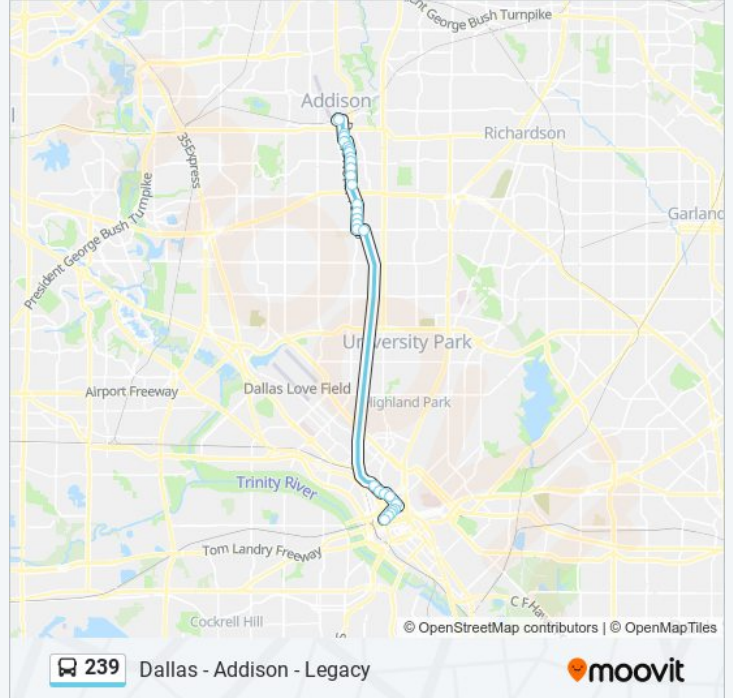

Use the Moovit App to find the closest 239 bus station near you and find out when is the next 239 bus arriving.

**Direction: North - Addison Transit Center**

29 stops

[VIEW LINE SCHEDULE](#)

- Cbd West Tc
- San Jacinto @ Field - E - Ns
- San Jacinto @ Akard - N - Ns
- San Jacinto @ St Paul - E - Ns
- San Jacinto @ Harwood - E - Ns
- Pearl @ Ross - N - FS
- Pearl @ Thomas - N - MB
- Pearl @ Cedar Springs - W - Ns
- Mckinnon @ Hunt - N - MB
- Mckinnon @ Wolf - N - FS
- Forest @ Dallas N Tollway - W - FS
- Inwood @ Forest - N - FS
- Inwood @ Willow - N - MB
- Inwood @ Willow - N - FS
- Inwood @ Dallas N Tollway - N - Ns
- Dallas N Tollway @ Harvest Hill - N - Ns
- Dallas N Tollway @ Galleria - N - FS
- Dallas N Tollway @ Alpha - N - FS
- Dallas N Tollway @ Spring Valley - N - MB
- Dallas N Tollway @ Spring Valley - N - FS
- Dallas N Tollway @ Celestial - N - Mb1

**Direction:** North - Addison Transit Center

**Stops:** 29

**Trip Duration:** 38 min

**Line Summary:**

Dallas N Tollway @ Celestial - N - Mb2  
 Dallas N Tollway @ Celestial - N - Mb3  
 Dallas N Tollway @ Celestial - N - Ns  
 Quorum @ Dallas N Tollway - W - FS  
 Quorum @ Landmark - N - FS  
 Quorum @ Belt Line - N - Mb1  
 Quorum @ Belt Line - N - Mb2  
 Addison Transit Center

**Direction: North - Northwest Plano Park & Ride**

68 stops  
[VIEW LINE SCHEDULE](#)

Cbd West Tc  
 San Jacinto @ Field - E - Ns  
 San Jacinto @ Akard - N - Ns  
 San Jacinto @ St Paul - E - Ns  
 San Jacinto @ Harwood - E - Ns  
 Pearl @ Ross - N - FS  
 Pearl @ Thomas - N - MB  
 Pearl @ Cedar Springs - W - Ns  
 Mckinnon @ Hunt - N - MB  
 Mckinnon @ Wolf - N - FS  
 Forest @ Dallas N Tollway - W - FS  
 Inwood @ Forest - N - FS  
 Inwood @ Willow - N - MB  
 Inwood @ Willow - N - FS  
 Inwood @ Dallas N Tollway - N - Ns  
 Dallas N Tollway @ Harvest Hill - N - Ns  
 Dallas N Tollway @ Galleria - N - FS  
 Dallas N Tollway @ Alpha - N - FS