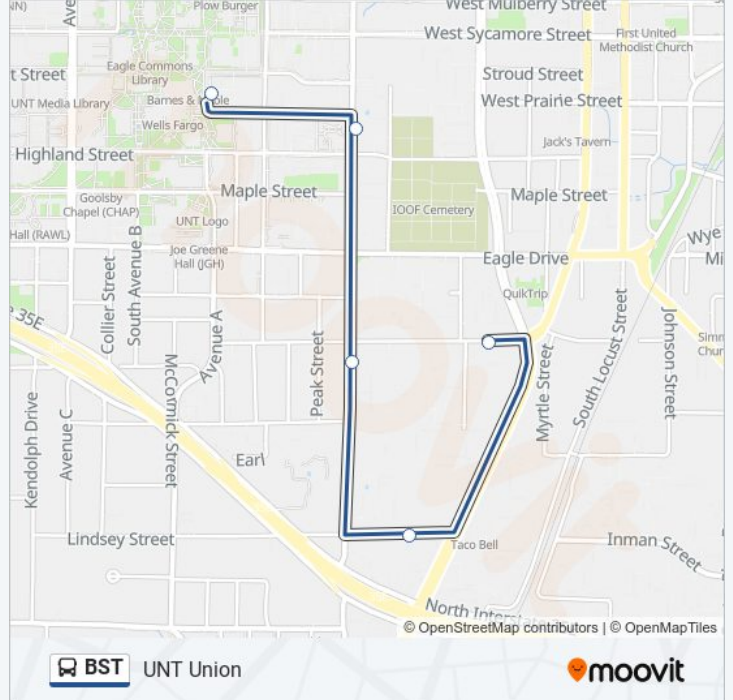

Direction: The Gateway

4 stops

[VIEW LINE SCHEDULE](#)

Union Transfer

Eb Eagle @ Bernard

Midtown

The Gateway at Denton

BST bus Time Schedule

BST bus Info

Direction: The Gateway

Stops: 4

Trip Duration: 4 min

Line Summary:

Direction: UNT Union

5 stops

[VIEW LINE SCHEDULE](#)

The Gateway at Denton

The Venue (Lindsey St)

The Arbors

The Oaks

Union Transfer

BST bus Time Schedule

UNT Union Route Timetable:

Sunday	Not Operational
Monday	7:14 AM - 5:54 PM
Tuesday	7:14 AM - 5:54 PM
Wednesday	7:14 AM - 5:54 PM
Thursday	7:14 AM - 5:54 PM
Friday	7:14 AM - 5:54 PM
Saturday	Not Operational

BST bus Info

Direction: UNT Union

Stops: 5

Trip Duration: 5 min

Line Summary:

BST bus time schedules and route maps are available in an offline PDF at moovitapp.com. Use the [Moovit App](#) to see live bus times, train schedule or subway schedule, and step-by-step directions for all public transit in Dallas - Fort Worth, TX.