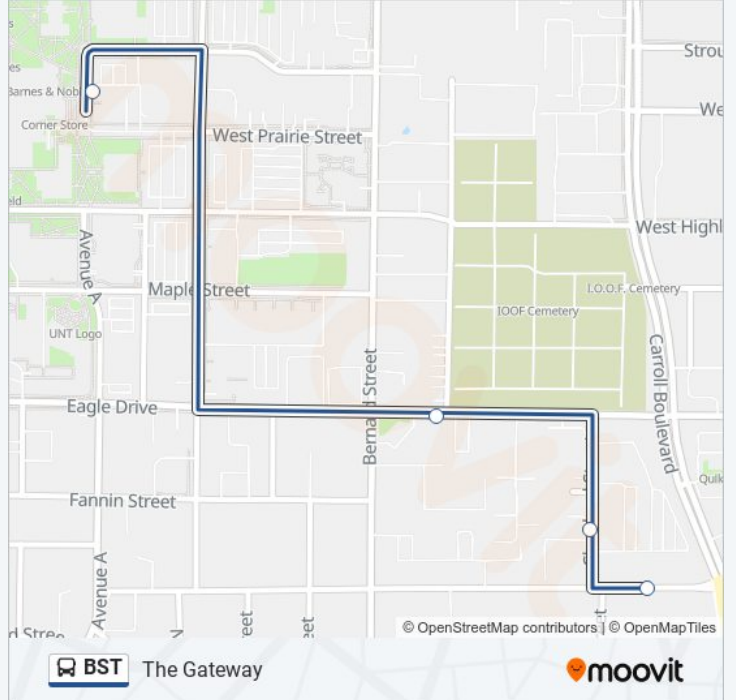

The Gateway

Get The App

The BST bus line (The Gateway) has 2 routes. For regular weekdays, their operation hours are:

(1) The Gateway: 7:26 AM - 5:46 PM(2) UNT Union: 7:14 AM - 5:54 PM

Use the Moovit App to find the closest BST bus station near you and find out when is the next BST bus arriving.

Direction: The Gateway

4 stops

[VIEW LINE SCHEDULE](#)

Union Transfer

Eb Eagle @ Bernard

Midtown

The Gateway at Denton

BST bus Time Schedule

The Gateway Route Timetable:

Sunday	Not Operational
Monday	7:26 AM - 5:46 PM
Tuesday	7:26 AM - 5:46 PM
Wednesday	7:26 AM - 5:46 PM
Thursday	7:26 AM - 5:46 PM
Friday	7:26 AM - 5:46 PM
Saturday	Not Operational

BST bus Info

Direction: The Gateway

Stops: 4

Trip Duration: 4 min

Line Summary:

Direction: UNT Union

5 stops

[VIEW LINE SCHEDULE](#)