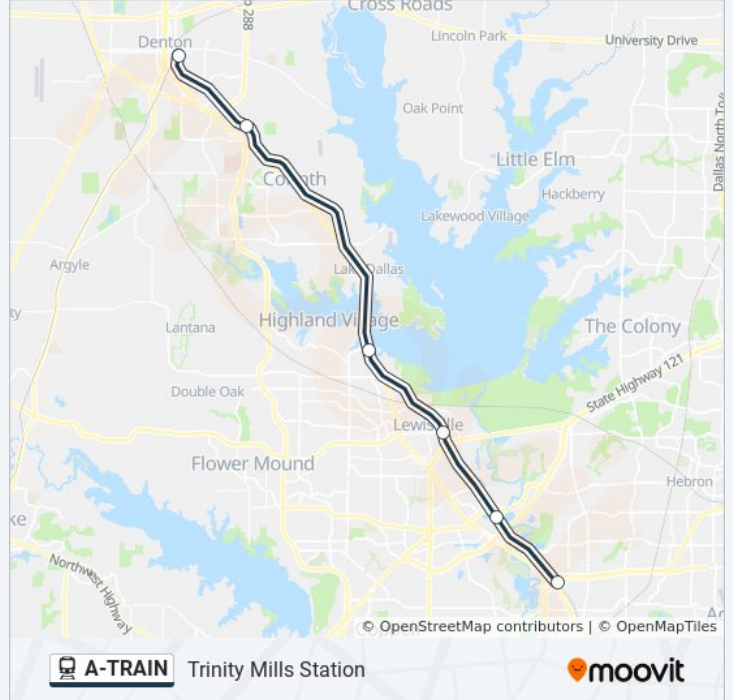

Downtown Denton Transit Center

[Get The App](#)

The A-TRAIN train line (Downtown Denton Transit Center) has 2 routes. For regular weekdays, their operation hours are:

(1) Downtown Denton Transit Center: 4:20 AM - 9:00 PM(2) Trinity Mills Station: 5:00 AM - 9:00 PM

Use the Moovit App to find the closest A-TRAIN train station near you and find out when is the next A-TRAIN train arriving.

Direction: Downtown Denton Transit Center

6 stops

[VIEW LINE SCHEDULE](#)

Trinity Mills Station

A-TRAIN train Info**Direction:** Downtown Denton Transit Center**Stops:** 6**Trip Duration:** 44 min**Line Summary:**

Direction: Trinity Mills Station

6 stops

[VIEW LINE SCHEDULE](#)

Downtown Denton Transit Center

A-TRAIN train Info

Direction: Trinity Mills Station

Stops: 6

Trip Duration: 44 min

Line Summary:

A-TRAIN train time schedules and route maps are available in an offline PDF at moovitapp.com. Use the [Moovit App](#) to see live bus times, train schedule or subway schedule, and step-by-step directions for all public transit in Dallas - Fort Worth, TX.