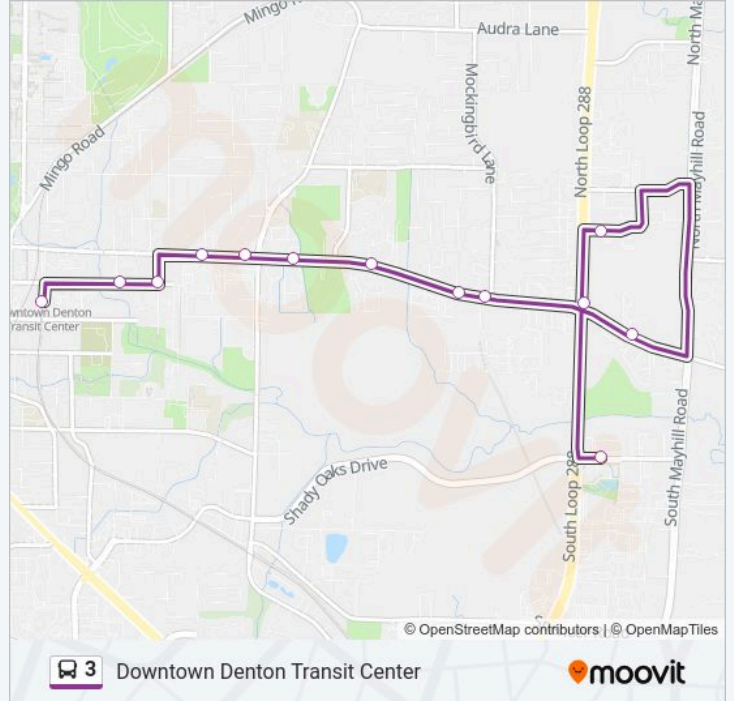

### Direction: Downtown Denton Transit Center

13 stops

[VIEW LINE SCHEDULE](#)

- Morse Transfer
- Nb Loop 288 @ Mckinney
- Serve Denton
- Wb Mckinney @ Duchess
- Wb Mckinney @ Mockingbird Lane
- Wb Mckinney @ Bellaire
- Wb Mckinney @ the Fountains
- Wb Mckinney @ Mack Park
- Wb Mckinney @ Audra
- Wb Mckinney @ Jannie
- Sb Wood @ Hickory
- Wb Hickory @ Bradshaw
- Downtown Denton Transit Center

### 3 bus Time Schedule

Downtown Denton Transit Center Route Timetable:

Sunday	Not Operational
Monday	6:51 AM - 8:51 PM
Tuesday	6:51 AM - 8:51 PM
Wednesday	6:51 AM - 8:51 PM
Thursday	6:51 AM - 8:51 PM
Friday	6:51 AM - 8:51 PM
Saturday	7:50 AM - 6:20 PM

### 3 bus Info

**Direction:** Downtown Denton Transit Center

**Stops:** 13

**Trip Duration:** 14 min

**Line Summary:**

**Direction: Morse Transfer**

21 stops

[VIEW LINE SCHEDULE](#)

**3 bus Info**

**Direction:** Morse Transfer

**Stops:** 21

**Trip Duration:** 21 min

**Line Summary:**

Eb Mckinney @ Duchess

Eb Mckinney @ Mayhill

Morse Transfer