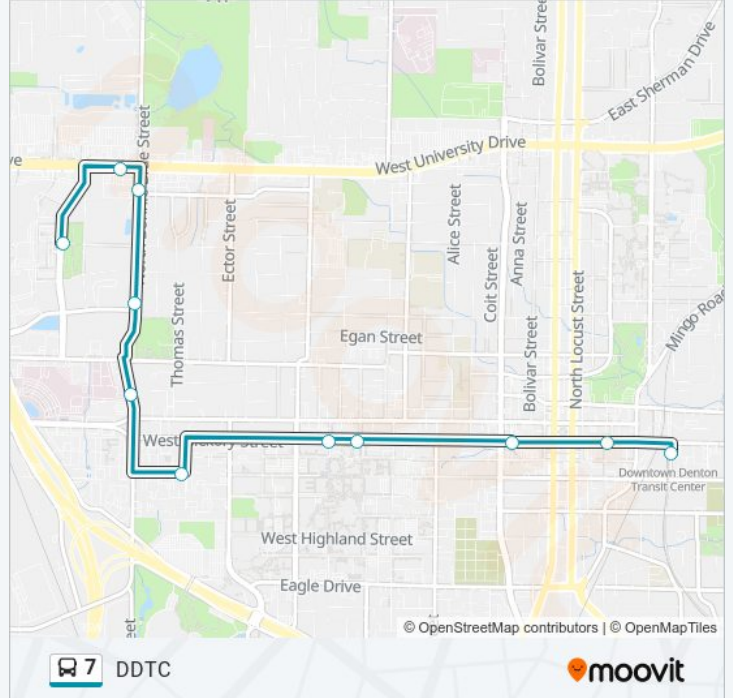

## Direction: DDTC

11 stops

[VIEW LINE SCHEDULE](#)

Rayzor Park

Eb University @ Bonnie Brae St.

Sb Bonnie Brae @ Emery

Sb Bonnie Brae @ Panhandle

Sb Bonnie Brae @ Women's Center

Eb Charlotte @ Ave G

Eb Hickory @ Ave B

Hickory And Fry

Eb Hickory @ Piner

Nctc Campus

Downtown Denton Transit Center 1

## 7 bus Time Schedule

DDTC Route Timetable:

Sunday	Not Operational
Monday	7:39 AM - 10:19 PM
Tuesday	7:39 AM - 10:19 PM
Wednesday	7:39 AM - 10:19 PM
Thursday	7:39 AM - 10:19 PM
Friday	7:39 AM - 10:19 PM
Saturday	8:45 AM - 5:00 PM

## 7 bus Info

**Direction:** DDTC

**Stops:** 11

**Trip Duration:** 16 min

**Line Summary:**

**Direction: Rayzor Park**

16 stops

[VIEW LINE SCHEDULE](#)