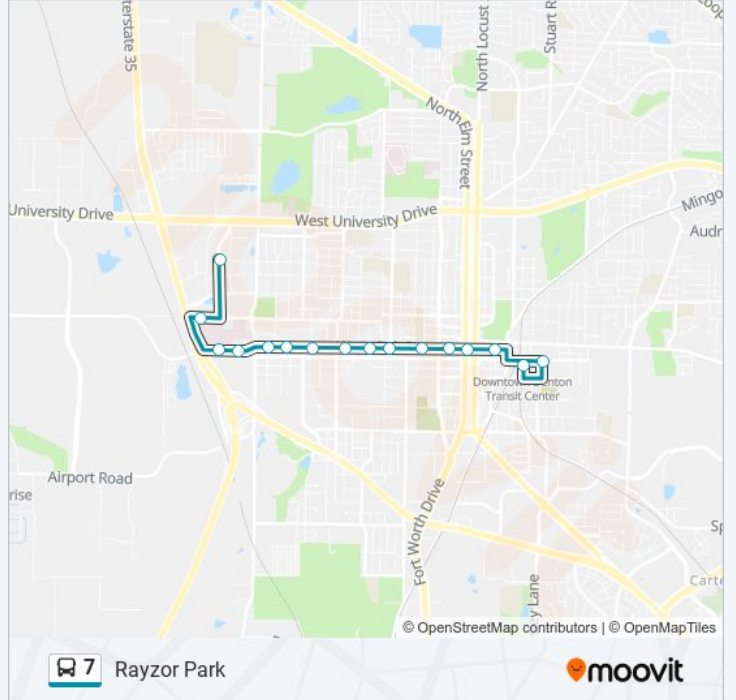

## 7 bus Info

**Direction:** DDTC

**Stops:** 11

**Trip Duration:** 16 min

**Line Summary:**

**Direction: Rayzor Park**

16 stops

[VIEW LINE SCHEDULE](#)

Wb Oak @ Normal

Wb Oak @ Bradley

Wb Oak @ Ave G

Wb Oak @ Thomas

Wb Oak @ Bonnie Brae

Wb Oak @ I-35

Eb Scripture @ I-35

Rayzor Park

**7 bus Time Schedule**

Rayzor Park Route Timetable:

Sunday	Not Operational
Monday	7:21 AM - 10:02 PM
Tuesday	7:21 AM - 10:02 PM
Wednesday	7:21 AM - 10:02 PM
Thursday	7:21 AM - 10:02 PM
Friday	7:21 AM - 10:02 PM
Saturday	8:25 AM - 4:40 PM

**7 bus Info**

**Direction:** Rayzor Park

**Stops:** 16

**Trip Duration:** 17 min

**Line Summary:**

7 bus time schedules and route maps are available in an offline PDF at [moovitapp.com](https://moovitapp.com). Use the [Moovit App](#) to see live bus times, train schedule or subway schedule, and step-by-step directions for all public transit in Dallas - Fort Worth, TX.