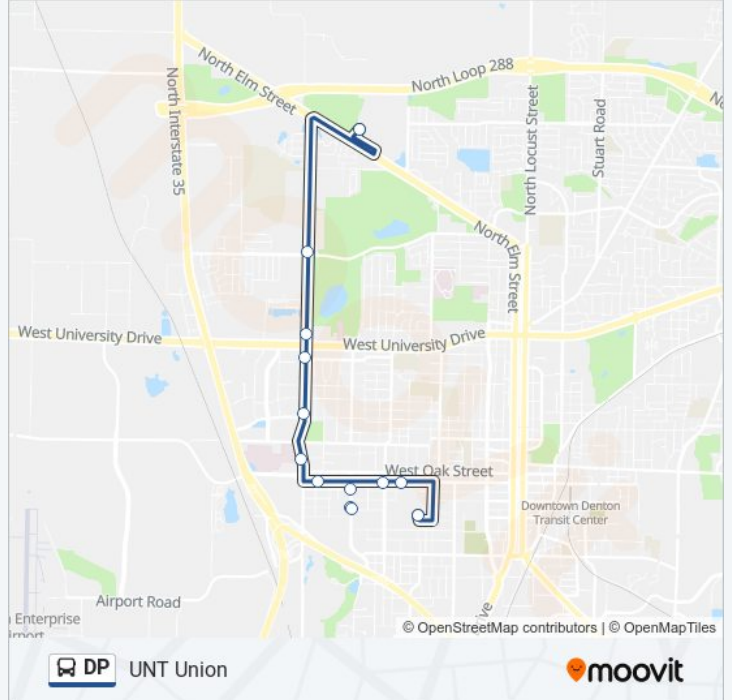

Use the Moovit App to find the closest DP bus station near you and find out when is the next DP bus arriving.

### Direction: Discovery Park

11 stops

[VIEW LINE SCHEDULE](#)

Union Transfer 6

Wb Oak @ Fry

Wb Oak @ Normal

Wb Oak @ Bradley

Wb Oak @ Ave G

Union Transfer 6

**DP bus Time Schedule**

UNT Union Route Timetable:

Sunday	Not Operational
Monday	7:15 AM - 10:35 PM
Tuesday	7:15 AM - 10:35 PM
Wednesday	7:15 AM - 10:35 PM
Thursday	7:15 AM - 10:35 PM
Friday	7:15 AM - 10:35 PM
Saturday	Not Operational

**DP bus Info**

**Direction:** UNT Union

**Stops:** 9

**Trip Duration:** 17 min

**Line Summary:**

DP bus time schedules and route maps are available in an offline PDF at [moovitapp.com](https://moovitapp.com). Use the [Moovit App](#) to see live bus times, train schedule or subway schedule, and step-by-step directions for all public transit in Dallas - Fort Worth, TX.