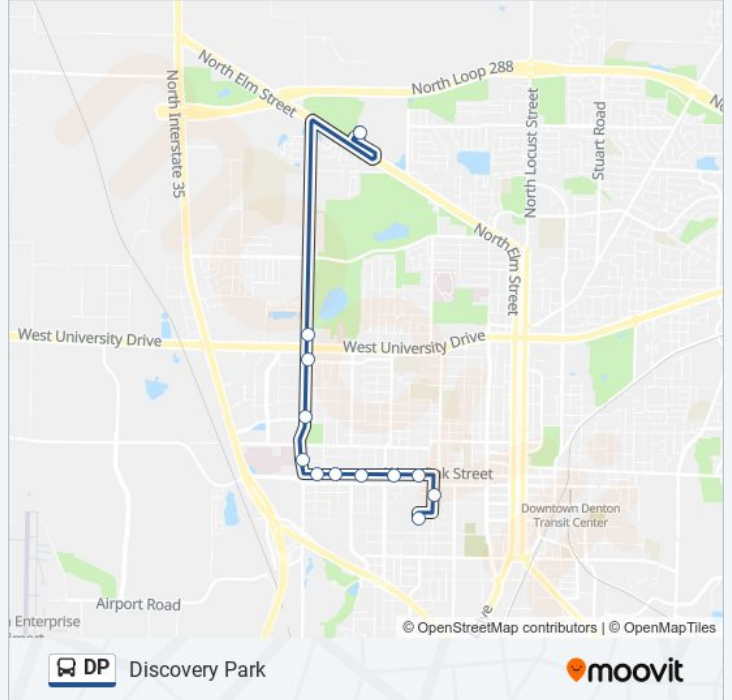

Use the Moovit App to find the closest DP bus station near you and find out when is the next DP bus arriving.

### Direction: Discovery Park

11 stops

[VIEW LINE SCHEDULE](#)

Union Transfer 6

Wb Oak @ Fry

Wb Oak @ Normal

Wb Oak @ Bradley

Wb Oak @ Ave G

### DP bus Time Schedule

Discovery Park Route Timetable:

Sunday	Not Operational
Monday	7:36 AM - 10:16 PM
Tuesday	7:36 AM - 10:16 PM
Wednesday	7:36 AM - 10:16 PM
Thursday	7:36 AM - 10:16 PM
Friday	7:36 AM - 10:16 PM
Saturday	Not Operational

### DP bus Info

**Direction:** Discovery Park

**Stops:** 11

**Trip Duration:** 15 min

**Line Summary:**

**Direction: UNT Union**

9 stops

[VIEW LINE SCHEDULE](#)