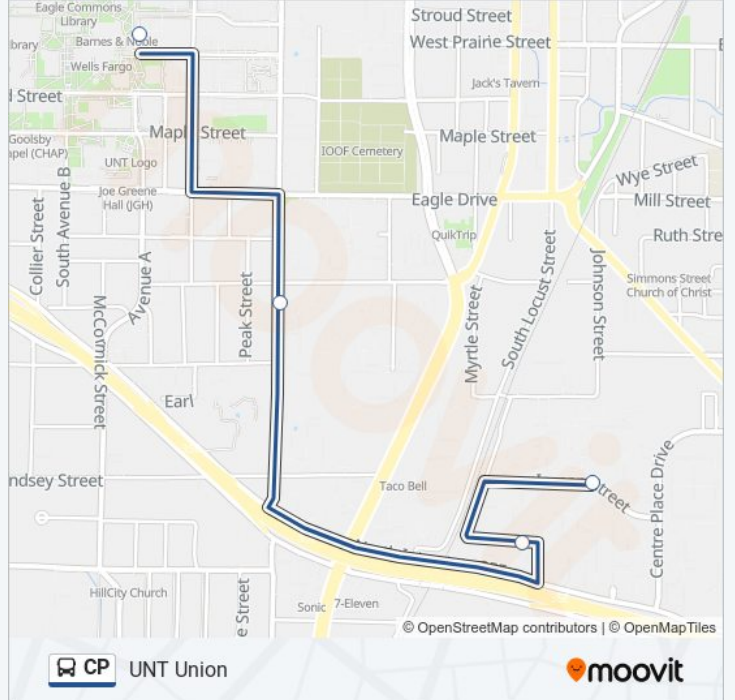

Direction: The Forum

4 stops

[VIEW LINE SCHEDULE](#)

Union Transfer

Eb Eagle @ Bernard

14 Fifty One

The Forum/Redpoint

CP bus Time Schedule

CP bus Info

Direction: The Forum

Stops: 4

Trip Duration: 6 min

Line Summary:

Direction: UNT Union

4 stops

[VIEW LINE SCHEDULE](#)

The Forum/Redpoint

The Leonard

The Arbors

Union Transfer

CP bus Time Schedule

UNT Union Route Timetable:

Sunday	Not Operational
Monday	7:02 AM - 5:57 PM
Tuesday	7:02 AM - 5:57 PM
Wednesday	7:02 AM - 5:57 PM
Thursday	7:02 AM - 5:57 PM
Friday	7:02 AM - 5:57 PM
Saturday	Not Operational

CP bus Info

Direction: UNT Union

Stops: 4

Trip Duration: 8 min

Line Summary:

CP bus time schedules and route maps are available in an offline PDF at moovitapp.com. Use the [Moovit App](#) to see live bus times, train schedule or subway schedule, and step-by-step directions for all public transit in Dallas - Fort Worth, TX.