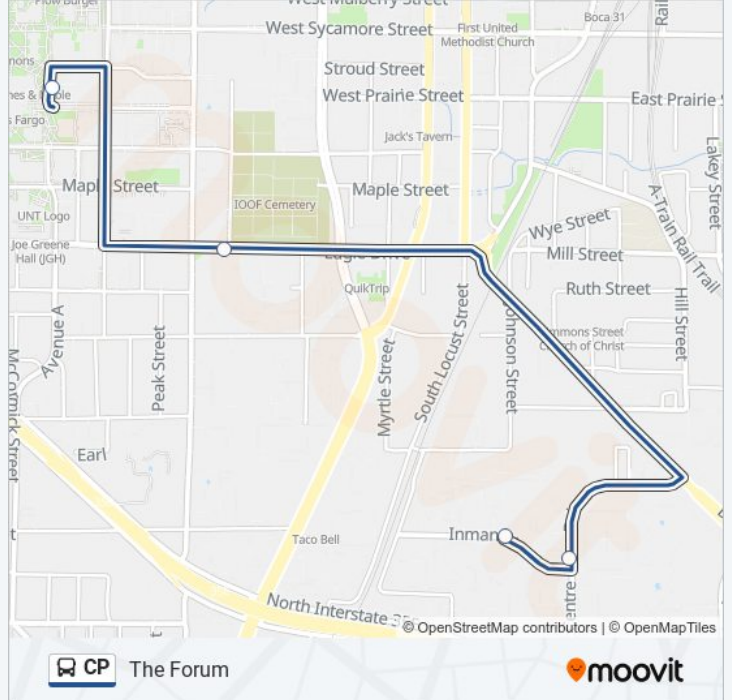

Direction: The Forum

4 stops

[VIEW LINE SCHEDULE](#)

Union Transfer

Eb Eagle @ Bernard

14 Fifty One

The Forum/Redpoint

CP bus Time Schedule

The Forum Route Timetable:

Sunday	Not Operational
Monday	6:50 AM - 5:45 PM
Tuesday	6:50 AM - 5:45 PM
Wednesday	6:50 AM - 5:45 PM
Thursday	6:50 AM - 5:45 PM
Friday	6:50 AM - 5:45 PM
Saturday	Not Operational

CP bus Info

Direction: The Forum

Stops: 4

Trip Duration: 6 min

Line Summary:

Direction: UNT Union

4 stops

[VIEW LINE SCHEDULE](#)

The Forum/Redpoint

The Leonard

The Arbors

Union Transfer

CP bus Time Schedule

UNT Union Route Timetable:

Sunday	Not Operational
Monday	7:02 AM - 5:57 PM
Tuesday	7:02 AM - 5:57 PM
Wednesday	7:02 AM - 5:57 PM
Thursday	7:02 AM - 5:57 PM
Friday	7:02 AM - 5:57 PM
Saturday	Not Operational