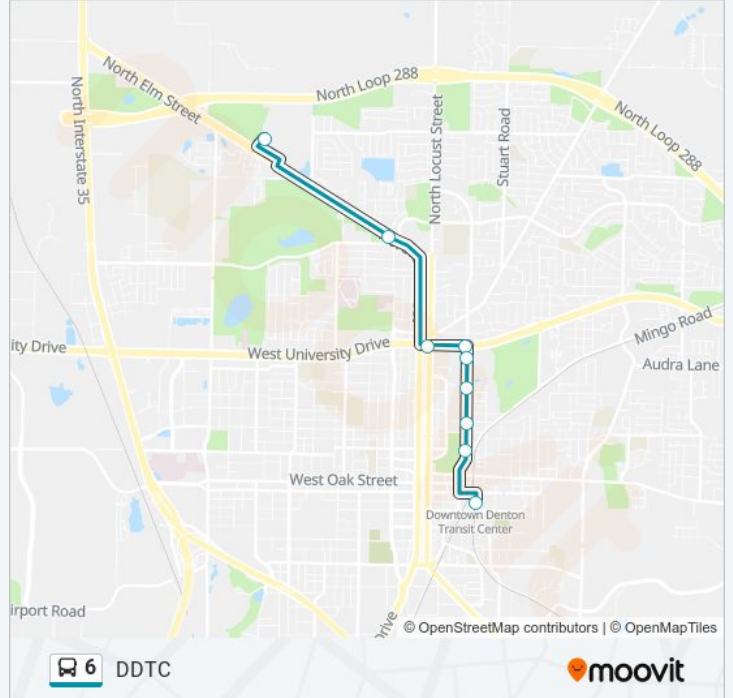

Direction: DDTC

9 stops

[VIEW LINE SCHEDULE](#)

Discovery Park

Sb Elm @ Windsor

Eb University @ Locust

Eb University @ Bell

Sb Bell @ Chapel

Sb Bell @ Administration

Sb Bell @ Texas

Sb Bell @ Mingo - Senior Center

Downtown Denton Transit Center

6 bus Time Schedule

DDTC Route Timetable:

Sunday	Not Operational
Monday	7:47 AM - 9:00 PM
Tuesday	7:47 AM - 9:00 PM
Wednesday	7:47 AM - 9:00 PM
Thursday	7:47 AM - 9:00 PM
Friday	7:47 AM - 9:00 PM
Saturday	7:53 AM - 6:33 PM

6 bus Info

Direction: DDTC

Stops: 9

Trip Duration: 13 min

Line Summary:

Direction: Discovery Park

8 stops

[VIEW LINE SCHEDULE](#)

Downtown Denton Transit Center

Nb Exposition @ Hickory

Wb Hickory @ City Hall E

Wb Mckinney @ Bell

3rd St

Nb Elm @ Windsor

Wb Elm @ Fallmeadow

Discovery Park