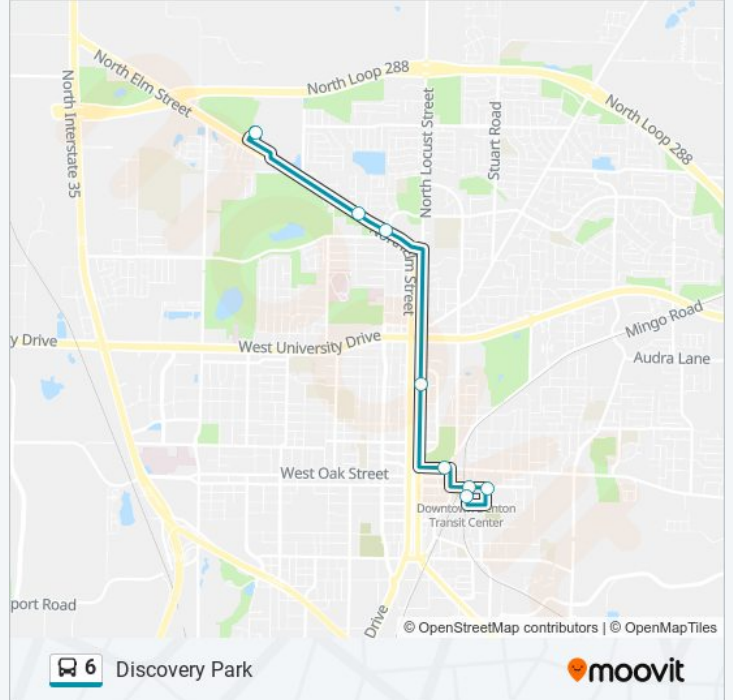

Direction: DDTC

9 stops

[VIEW LINE SCHEDULE](#)

Discovery Park

Sb Elm @ Windsor

Eb University @ Locust

Eb University @ Bell

Sb Bell @ Chapel

6 bus Info

Direction: DDTC

Stops: 9

Trip Duration: 13 min

Line Summary:

Direction: Discovery Park

8 stops

[VIEW LINE SCHEDULE](#)

Downtown Denton Transit Center

Nb Exposition @ Hickory

Wb Hickory @ City Hall E

Wb Mckinney @ Bell

3rd St

Nb Elm @ Windsor

Wb Elm @ Fallmeadow

Discovery Park

6 bus Info

Direction: Discovery Park

Stops: 8

Trip Duration: 13 min

Line Summary:

6 bus time schedules and route maps are available in an offline PDF at moovitapp.com. Use the [Moovit App](#) to see live bus times, train schedule or subway schedule, and step-by-step directions for all public transit in Dallas - Fort Worth, TX.