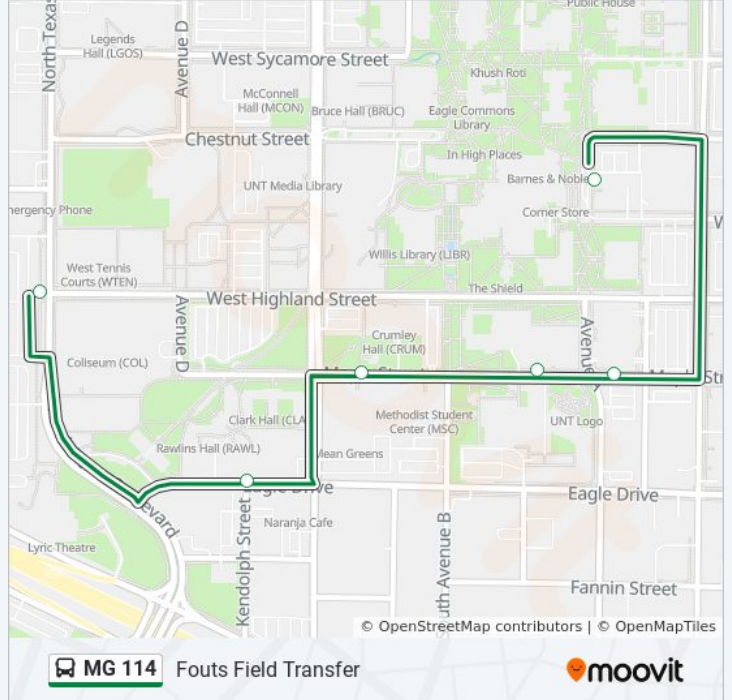

 MG 114

Fouts Field Transfer

[Get The App](#)

The MG 114 bus line (Fouts Field Transfer) has 2 routes. For regular weekdays, their operation hours are:

(1) Fouts Field Transfer: 6:55 AM - 5:20 PM (2) UNT Union: 7:03 AM - 5:28 PM

Use the Moovit App to find the closest MG 114 bus station near you and find out when is the next MG 114 bus arriving.

Direction: Fouts Field Transfer

6 stops

[VIEW LINE SCHEDULE](#)

Union Transfer

Wb Maple @ Ave A

Kerr Hall / Blb

Maple Hall

Honors Hall

Fouts Field Transfer

MG 114 bus Time Schedule

Fouts Field Transfer Route Timetable:

Sunday	Not Operational
Monday	6:55 AM - 5:20 PM
Tuesday	6:55 AM - 5:20 PM
Wednesday	6:55 AM - 5:20 PM
Thursday	6:55 AM - 5:20 PM
Friday	6:55 AM - 5:20 PM
Saturday	Not Operational

MG 114 bus Info**Direction:** Fouts Field Transfer**Stops:** 6**Trip Duration:** 6 min**Line Summary:**

Direction: UNT Union

5 stops

[VIEW LINE SCHEDULE](#)

- Fouts Field Transfer
- Pohl Recreation Center
- College Inn/Eesat
- Gab
- Union Transfer