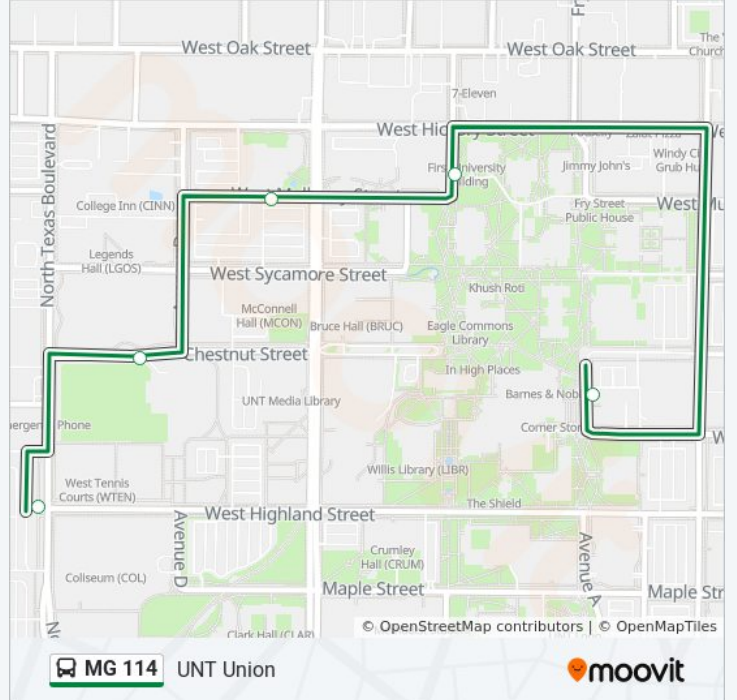

Use the Moovit App to find the closest MG 114 bus station near you and find out when is the next MG 114 bus arriving.

Direction: Fouts Field Transfer

6 stops

[VIEW LINE SCHEDULE](#)

Union Transfer

Wb Maple @ Ave A

MG 114 bus Info**Direction:** Fouts Field Transfer**Stops:** 6**Trip Duration:** 6 min**Line Summary:**

Direction: UNT Union

5 stops

[VIEW LINE SCHEDULE](#)

- Fouts Field Transfer
- Pohl Recreation Center
- College Inn/Eesat
- Gab
- Union Transfer

MG 114 bus Time Schedule

UNT Union Route Timetable:

Sunday	Not Operational
Monday	7:03 AM - 5:28 PM
Tuesday	7:03 AM - 5:28 PM
Wednesday	7:03 AM - 5:28 PM
Thursday	7:03 AM - 5:28 PM
Friday	7:03 AM - 5:28 PM
Saturday	Not Operational

MG 114 bus Info

Direction: UNT Union

Stops: 5

Trip Duration: 17 min

Line Summary:

MG 114 bus time schedules and route maps are available in an offline PDF at moovitapp.com. Use the [Moovit App](#) to see live bus times, train schedule or subway schedule, and step-by-step directions for all public transit in Dallas - Fort Worth, TX.