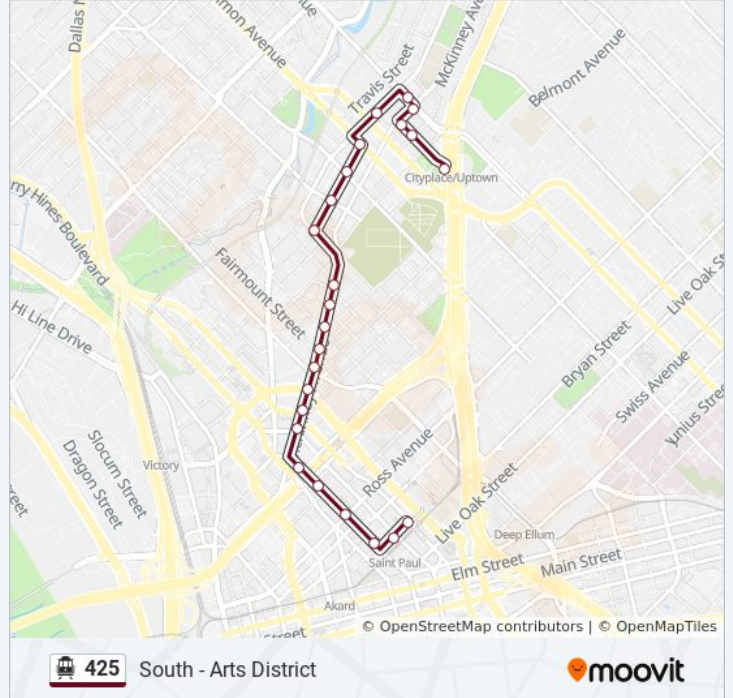

St Paul @ Ross - S - Ns

St Paul @ Federal - S - Ns

Federal @ Harwood - E- Ns

Federal @ Olive - E - Ns

425 cable car time schedules and route maps are available in an offline PDF at moovitapp.com. Use the [Moovit App](#) to see live bus times, train schedule or subway schedule, and step-by-step directions for all public transit in Dallas - Fort Worth, TX.

[About Moovit](#) • [MaaS Solutions](#) • [Supported Countries](#) • [Mooviter Community](#)

© 2024 Moovit - All Rights Reserved

Check Live Arrival Times