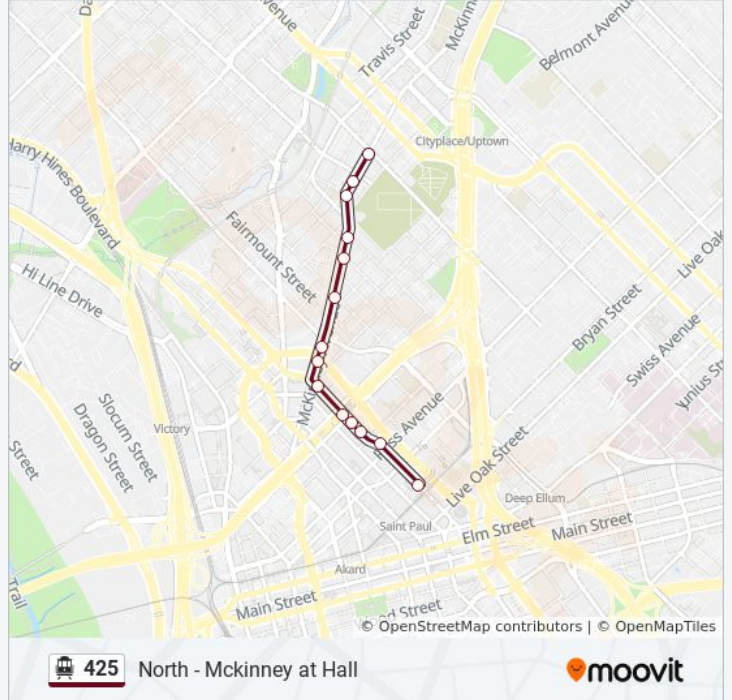

425 cable car Info
Direction: North - Cityplace
Stops: 17
Trip Duration: 21 min
Line Summary:

Direction: North - Mckinney at Hall

13 stops

[VIEW LINE SCHEDULE](#)

Federal @ Olive - E - Ns

Olive @ Flora - N - FS

Mckinney @ Allen - N - Ns

Mckinney @ Sneed - N - Ns

Mckinney @ Bowen - N - MB

Mckinney @ Hall - N - Ns

425 cable car Time Schedule

North - Mckinney at Hall Route Timetable:

Sunday	9:29 PM - 9:54 PM
Monday	8:47 AM - 6:47 PM
Tuesday	8:47 AM - 6:47 PM
Wednesday	8:47 AM - 6:47 PM
Thursday	8:47 AM - 6:47 PM
Friday	8:47 AM - 10:05 PM
Saturday	11:34 PM - 11:59 PM

425 cable car Info

Direction: North - Mckinney at Hall

Stops: 13

Trip Duration: 11 min

Line Summary:

Direction: South - Arts District

22 stops

[VIEW LINE SCHEDULE](#)

425 cable car Info

Direction: South - Arts District

Stops: 22

Trip Duration: 22 min

Line Summary:

St Paul @ Ross - S - Ns

St Paul @ Federal - S - Ns

Federal @ Harwood - E- Ns