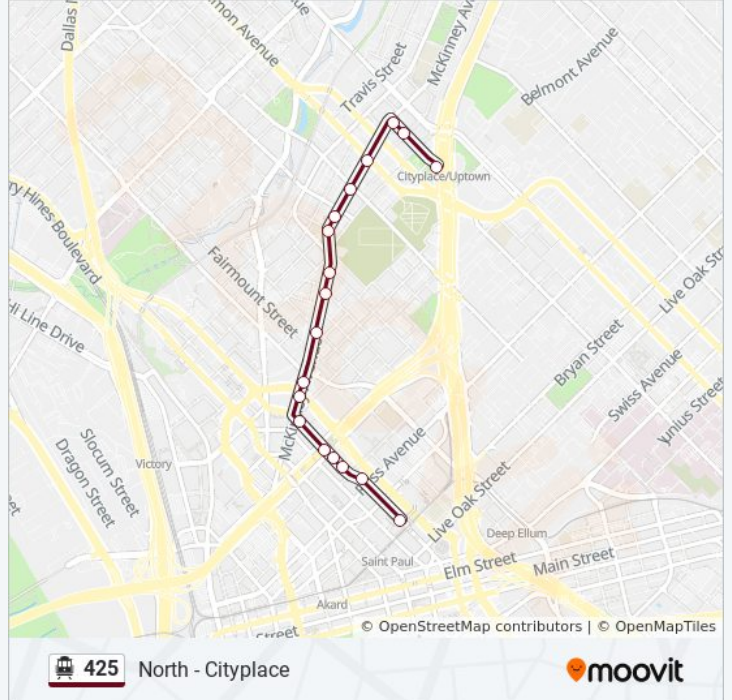

North - Cityplace

Get The App

The 425 cable car line (North - Cityplace) has 3 routes. For regular weekdays, their operation hours are:
 (1) North - Cityplace: 7:00 AM - 9:25 PM(2) North - Mckinney at Hall: 8:47 AM - 6:47 PM(3) South - Arts District: 7:10 AM - 9:43 PM

Use the Moovit App to find the closest 425 cable car station near you and find out when is the next 425 cable car arriving.

Direction: North - Cityplace
 17 stops
[VIEW LINE SCHEDULE](#)

425 cable car Time Schedule
 North - Cityplace Route Timetable:

425 cable car Info
Direction: North - Cityplace
Stops: 17
Trip Duration: 21 min
Line Summary:

Direction: North - Mckinney at Hall

13 stops

[VIEW LINE SCHEDULE](#)

Federal @ Olive - E - Ns

Olive @ Flora - N - FS

425 cable car Info

Direction: South - Arts District

Stops: 22

Trip Duration: 22 min

Line Summary:

St Paul @ Ross - S - Ns

St Paul @ Federal - S - Ns

Federal @ Harwood - E- Ns