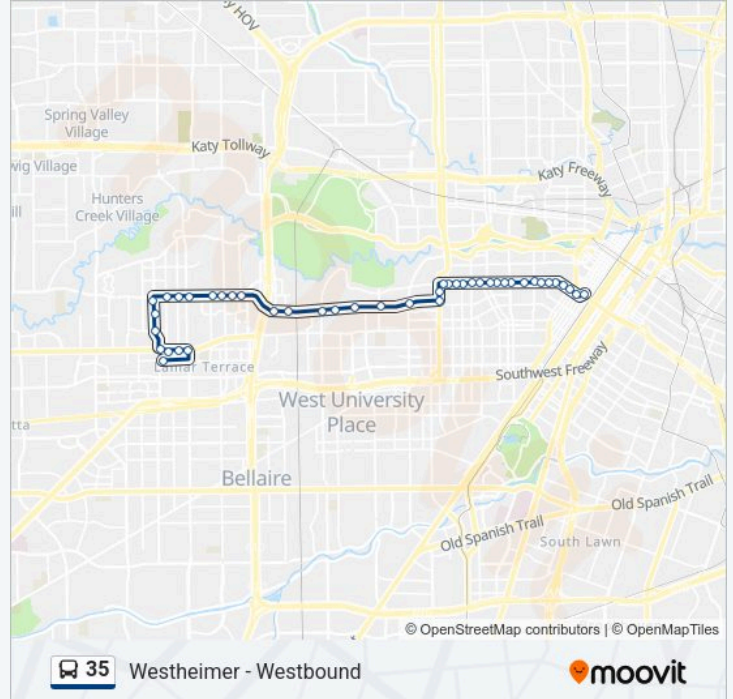

 **35 Line**

Downtown - Eastbound

Get The App

The 35 bus line (Downtown - Eastbound) has 2 routes. For regular weekdays, their operation hours are:
 (1) Downtown - Eastbound: 5:05 AM-11:05 PM(2) Westheimer - Westbound: 5:13 AM-11:20 PM
 Use the Moovit App to find the closest 35 bus station near you and find out when is the next 35 bus arriving.

Direction: Westheimer - Westbound

43 stops
[VIEW LINE SCHEDULE](#)

Milam St @ Pierce St
 Gray St @ Smith St
 Gray St @ Bagby St
 Gray St @ Helena St
 W Gray St @ Matthews St
 W Gray St @ Bailey St
 W Gray St @ Genesee St
 W Gray St @ Taft St
 W Gray St @ Stanford St
 W Gray St @ Montrose Blvd
 W Gray St @ Van Buren St

San Felipe Rd @ Bering Dr

San Felipe Rd @ Augusta Dr

Fountain View Dr @ San Felipe Rd

Fountain View Dr @ Inwood Dr

Fountain View Dr @ Burgoyne Rd

Fountain View Dr @ Westheimer Rd

Westheimer Rd @ Augusta Dr

Westheimer Rd @ Bering Dr

Westheimer Rd @ Chimney Rock Rd

Winsome Ln @ Fountain View Dr

35 bus time schedules and route maps are available in an offline PDF at moovitapp.com. Use the Moovit App to see live bus times, train schedule or subway schedule, and step-by-step directions for all public transit in Houston.