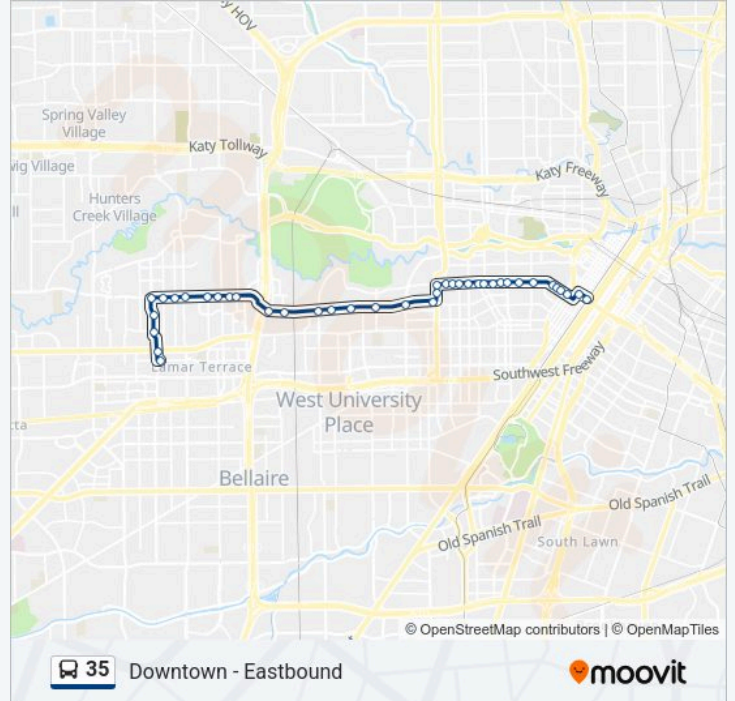

Direction: Downtown - Eastbound

39 stops

[VIEW LINE SCHEDULE](#)

- Winsome Ln @ Fountain View Dr
- Fountain View Dr @ Westheimer Rd
- Fountain View Dr @ Burgoyne Rd
- Fountain View Dr @ Inwood Dr
- Fountain View Dr @ San Felipe Rd
- San Felipe Rd @ Augusta Dr
- San Felipe Rd @ Bering Dr
- San Felipe Rd @ Chimney Rock Rd
- San Felipe Rd @ Yorktown St
- San Felipe Rd @ Tanglewood Rd
- San Felipe Rd @ Skylark Dr
- San Felipe Rd @ Post Oak Ln
- San Felipe Rd @ Westcreek Ln
- San Felipe Rd @ Briarglen Dr
- San Felipe Rd @ Willowick Rd
- San Felipe Rd @ Maconda Ln
- San Felipe Rd @ Larchmont Rd
- San Felipe Rd @ River Oaks Blvd
- San Felipe Rd @ Kirby Dr
- San Felipe Rd @ Sharp Pl Shepherd
- S Shepherd Dr @ Pelham Dr

35 bus Info

Direction: Downtown - Eastbound

Stops: 39

Trip Duration: 37 min

Line Summary:

S Shepherd Dr @ W Gray St
 W Gray St @ Mcduffie St
 W Gray St @ Driscoll St
 W Gray St @ Woodhead St
 W Gray St @ Dunlavy St
 W Gray St @ Metropolitan
 W Gray St @ Waugh Dr
 W Gray St @ Hazel St
 W Gray St @ Van Buren St
 W Gray St @ Montrose Blvd
 W Gray St @ Stanford St
 W Gray St @ Taft St
 Webster St @ Matthews St
 Webster St @ Webster St
 Webster St @ Baldwin St
 Webster St @ Brazos St
 Louisiana St @ Pierce St
 Pierce St @ Main St

Direction: Westheimer - Westbound

43 stops
[VIEW LINE SCHEDULE](#)

Milam St @ Pierce St
 Gray St @ Smith St
 Gray St @ Bagby St
 Gray St @ Helena St
 W Gray St @ Matthews St
 W Gray St @ Bailey St
 W Gray St @ Genesee St
 W Gray St @ Taft St
 W Gray St @ Stanford St
 W Gray St @ Montrose Blvd
 W Gray St @ Van Buren St

35 bus Info

Direction: Westheimer - Westbound
Stops: 43
Trip Duration: 42 min
Line Summary:

W Gray St @ Hazel St

W Gray St @ Waugh Dr

W Gray St @ Metropolitan

W Gray St @ Dunlavy St

W Gray St @ Woodhead St

W Gray St @ Driscoll St