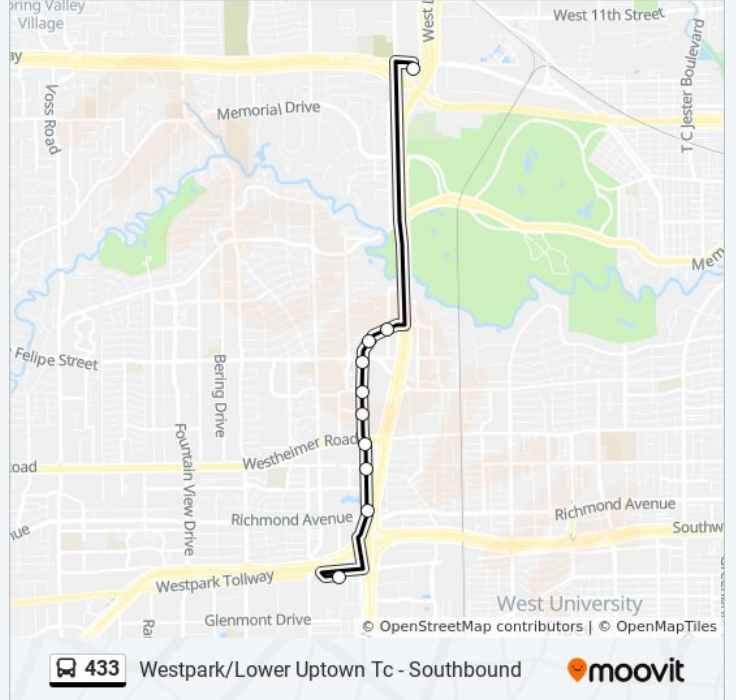

Direction: Northwest Tc - Northbound

10 stops

[VIEW LINE SCHEDULE](#)

- Westpark / Lower Uptown Brt
- Richmond Station Nb
- West Alabama / Galleria Station Nb
- Westheimer / Galleria Station Nb
- Guilford Station Nb
- Ambassador Station Nb
- San Felipe Station Nb
- Four Oaks Station Nb
- Uptown Park Station Nb
- Northwest Transit Center - Brt Platform

Northwest Transit Center - Brt Platform

Uptown Park Station Sb

Four Oaks Station Sb

San Felipe Station Sb

Ambassador Station Sb

Guilford Station Sb

Westheimer / Galleria Station Sb

West Alabama / Galleria Station Sb

Richmond Station Sb

Westpark / Lower Uptown Brt

433 bus Time Schedule

Westpark/Lower Uptown Tc - Southbound Route

Timetable:

Sunday	12:10 AM - 11:55 PM
Monday	12:10 AM - 11:55 PM
Tuesday	12:10 AM - 11:55 PM
Wednesday	12:10 AM - 11:55 PM
Thursday	12:10 AM - 11:55 PM
Friday	12:10 AM - 11:55 PM
Saturday	12:10 AM - 11:55 PM

433 bus Info

Direction: Westpark/Lower Uptown Tc - Southbound

Stops: 10

Trip Duration: 27 min

Line Summary:

433 bus time schedules and route maps are available in an offline PDF at moovitapp.com. Use the [Moovit App](#) to see live bus times, train schedule or subway schedule, and step-by-step directions for all public transit in Houston.