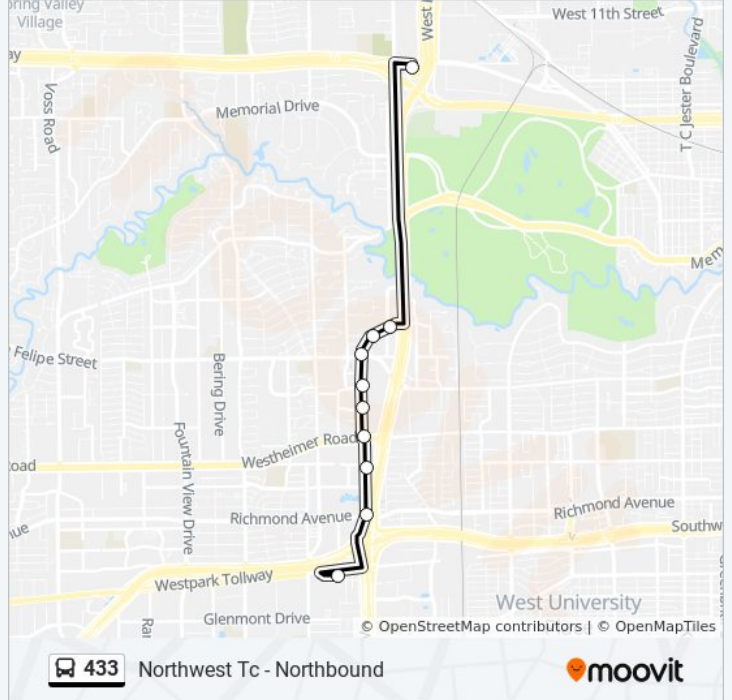

Direction: Northwest Tc - Northbound

10 stops

[VIEW LINE SCHEDULE](#)

- Westpark / Lower Uptown Brt
- Richmond Station Nb
- West Alabama / Galleria Station Nb
- Westheimer / Galleria Station Nb
- Guilford Station Nb
- Ambassador Station Nb
- San Felipe Station Nb
- Four Oaks Station Nb
- Uptown Park Station Nb
- Northwest Transit Center - Brt Platform

433 bus Time Schedule

Northwest Tc - Northbound Route Timetable:

Sunday	12:00 AM - 11:45 PM
Monday	12:00 AM - 11:45 PM
Tuesday	12:00 AM - 11:45 PM
Wednesday	12:00 AM - 11:45 PM
Thursday	12:00 AM - 11:45 PM
Friday	12:00 AM - 11:45 PM
Saturday	12:00 AM - 11:45 PM

433 bus Info

Direction: Northwest Tc - Northbound

Stops: 10

Trip Duration: 27 min

Line Summary:

Direction: Westpark/Lower Uptown Tc - Southbound

10 stops

[VIEW LINE SCHEDULE](#)

Northwest Transit Center - Brt Platform

Uptown Park Station Sb

Four Oaks Station Sb

San Felipe Station Sb

Ambassador Station Sb

Guilford Station Sb

Westheimer / Galleria Station Sb

West Alabama / Galleria Station Sb