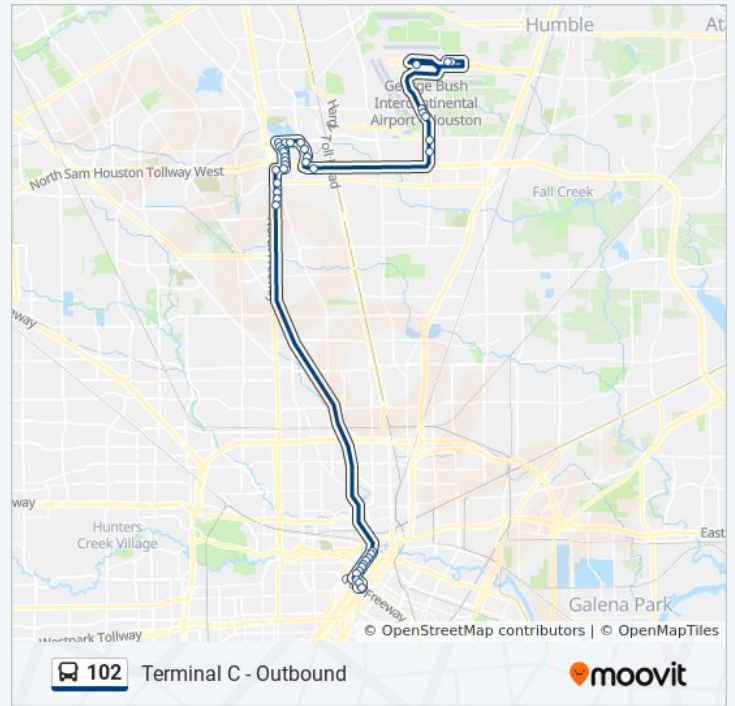

Line Summary:

North Freeway @ Aldine Bender Rd

North Freeway @ Northpoint Dr

Northpoint Dr @ Greenspoint Dr

Greenspoint Dr @ Sam Houston Pkwy

Greenspoint Dr @ Sam Houston Pkwy

Greenspoint Dr @ Benmar Dr

Greenspoint Dr @ Benmar Dr

Greenspoint Dr @ Benmar Dr

Greenspoint Transit Center

Greenspoint Dr @ Greens Rd

Greens Rd @ Northchase Dr

Greens Rd @ Greenchase Dr

Imperial Valley Dr @ Greens Rd

Imperial Valley Dr @ Seminar Dr

Imperial Valley Dr @ Benmar Dr

Imperial Valley Dr @ Imperial Plaza

Sam Houston Pkwy @ Spence Rd

John F Kennedy Blvd @ World Houston

John F Kennedy Blvd @ Greens Rd

John F Kennedy @ Greens Rd Mb1

John F Kennedy Service Rd @ Greens

John F Kennedy Blvd @ Rankin Rd

Bush Iah Terminal C

Wright Rd @ Colonel Fischer Dr

Wright Rd @ Colonel Fischer Dr MB

102 bus time schedules and route maps are available in an offline PDF at moovitapp.com. Use the [Moovit App](#) to see live bus times, train schedule or subway schedule, and step-by-step directions for all public transit in Houston.

[About Moovit](#) • [MaaS Solutions](#) • [Supported Countries](#) • [Mooviter Community](#)

© 2023 Moovit - All Rights Reserved

Check Live Arrival Times