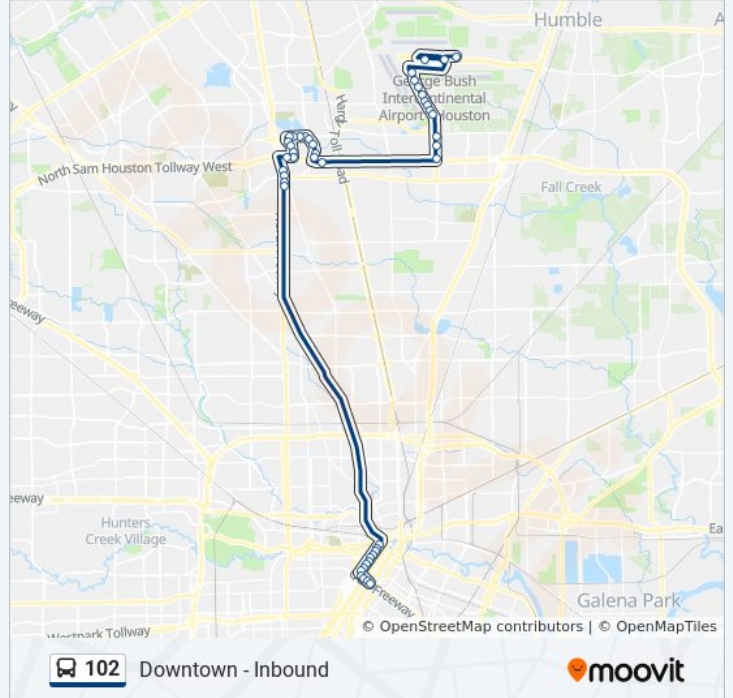

 102

Downtown - Inbound

[View In Website Mode](#)

The 102 bus line (Downtown - Inbound) has 2 routes. For regular weekdays, their operation hours are:

(1) Downtown - Inbound: 12:15 AM - 11:45 PM (2) Terminal C - Outbound: 12:00 AM - 11:30 PM

**102 bus Info**

**Direction:** Downtown - Inbound

**Stops:** 41

**Trip Duration:** 66 min

**Line Summary:**

Greens Rd @ Northchase Dr  
 Greenspoint Transit Center  
 Greenspoint Dr @ Greens Rd  
 Greenspoint Dr @ Benmar Dr  
 Greenspoint Dr @ Sam Houston Pkwy  
 Sam Houston Pkwy @ Greenspoint Dr  
 North Freeway @ Plaza Verde Dr  
 North Freeway @ Aldine Bender Rd  
 North Freeway @ Fallbrook Dr  
 North Freeway @ Gillespie Rd  
 Milam St @ Congress St  
 Milam St @ Texas Ave  
 Milam St @ MC Kinney St  
 Milam St @ Clay St  
 Milam St @ Jefferson St  
 Pierce St @ Travis St  
 Pierce St @ Fannin St  
 Pierce St @ Caroline St  
 La Branch St @ Gray St

**Direction: Terminal C - Outbound**

35 stops

[VIEW LINE SCHEDULE](#)

La Branch St @ Gray St  
 St Joseph Pkwy @ San Jacinto St  
 St Joseph Pkwy @ Main St  
 Travis St @ Bell St  
 Travis St @ Lamar St  
 Travis St @ Capitol St  
 Travis St @ Congress St  
 North Freeway @ Dyna Dr  
 North Freeway @ Goodson Dr  
 North Freeway @ Gillespie Rd

**102 bus Info**

**Direction:** Terminal C - Outbound  
**Stops:** 35  
**Trip Duration:** 62 min