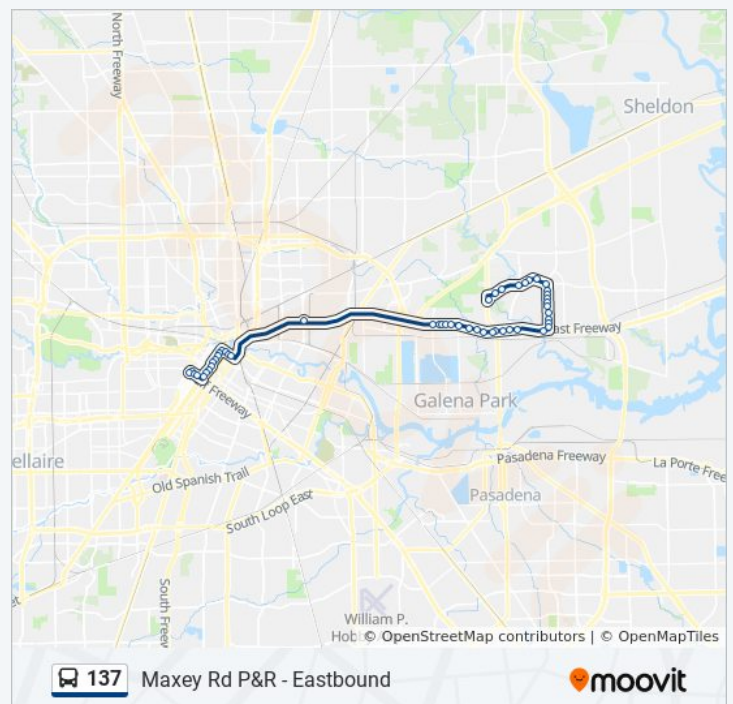

137 bus Info

Direction: Downtown - Westbound

Stops: 50

Trip Duration: 48 min

Line Summary:

Uvalde Rd @ Duluth St
Uvalde Rd @ East Freeway
East Freeway @ Rockglen St
East Freeway @ Rockglen St
East Freeway @ Dwight
East Freeway @ Normandy St
East Freeway @ Halsey
East Freeway @ Federal Rd
East Freeway @ Maxey Rd
East Freeway @ Mae Dr
East Freeway @ Centerwood Dr
East Freeway @ Centerwood Dr
East Freeway @ John Ralston Rd
East Freeway @ Baca St
East Freeway @ Westshire Dr
East Freeway @ Mercury Dr
Fifth Ward/Denver Harbor Transit Center
Hamilton St @ Congress St
Congress St @ Jackson St
Congress St @ La Branch St
Congress St @ Caroline St
Fannin St @ Preston St
Fannin St @ Texas Ave
Fannin St @ Rusk St
Fannin St @ MC Kinney St
Fannin St @ Dallas St
Fannin St @ Clay St
Fannin St @ Leeland St
Fannin St @ Jefferson St
St Joseph Pkwy @ Main St
St Joseph Pkwy @ Milam St
Gray St @ Brazos St

Direction: Maxey Rd P&R - Eastbound

49 stops

[VIEW LINE SCHEDULE](#)

Gray St @ Brazos St
Pierce St @ Smith St
Pierce St @ Milam St
Pierce St @ Travis St
San Jacinto St @ Jefferson St
San Jacinto St @ Leeland St
San Jacinto St @ Clay St
San Jacinto St @ Dallas St
San Jacinto St @ MC Kinney St
San Jacinto St @ Rusk St
San Jacinto St @ Texas Ave
San Jacinto St @ Preston St
San Jacinto St @ Franklin St
Franklin St @ Austin St
Franklin St @ Crawford St
Franklin St @ Chenevert St
Fifth Ward/Denver Harbor Transit Center
East Freeway @ Mercury Dr
East Freeway @ Flint St
East Freeway @ Luther
East Freeway @ Akron St
East Freeway @ Baca St
East Freeway @ Holland Ave
East Freeway @ Mae Dr
East Freeway @ Mae Dr
East Freeway @ Mae Dr
East Freeway @ Falcon
East Freeway @ Federal Rd
East Freeway @ Halsey

137 bus Info

Direction: Maxey Rd P&R - Eastbound

Stops: 49

Trip Duration: 52 min

Line Summary:

East Freeway @ Normandy St

East Freeway @ Dwight

East Freeway @ Market St