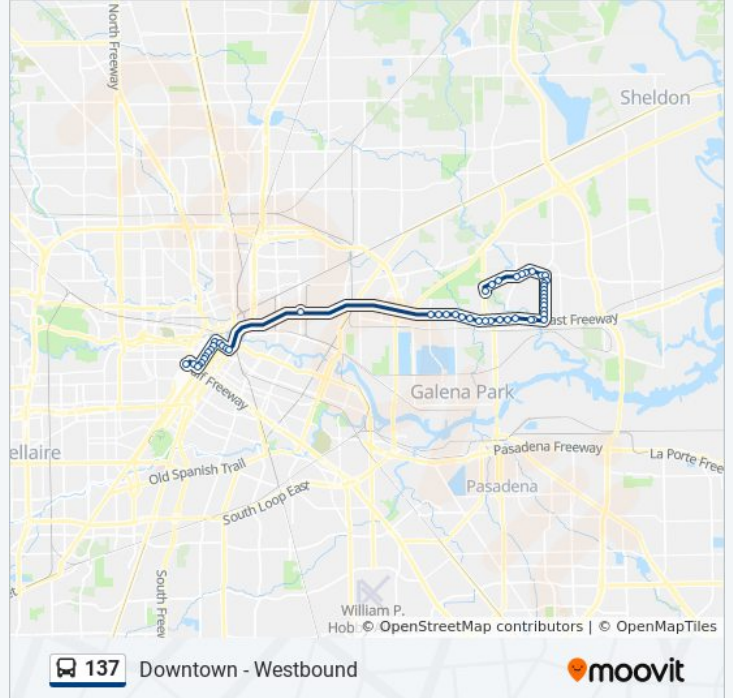

137 bus Info

Direction: Downtown - Westbound

Stops: 50

Trip Duration: 48 min

Line Summary:

Uvalde Rd @ Duluth St
Uvalde Rd @ East Freeway
East Freeway @ Rockglen St
East Freeway @ Rockglen St
East Freeway @ Dwight
East Freeway @ Normandy St
East Freeway @ Halsey
East Freeway @ Federal Rd
East Freeway @ Maxey Rd
East Freeway @ Mae Dr
East Freeway @ Centerwood Dr
East Freeway @ Centerwood Dr
East Freeway @ John Ralston Rd
East Freeway @ Baca St
East Freeway @ Westshire Dr
East Freeway @ Mercury Dr
Fifth Ward/Denver Harbor Transit Center
Hamilton St @ Congress St
Congress St @ Jackson St
Congress St @ La Branch St
Congress St @ Caroline St
Fannin St @ Preston St
Fannin St @ Texas Ave
Fannin St @ Rusk St
Fannin St @ MC Kinney St
Fannin St @ Dallas St
Fannin St @ Clay St
Fannin St @ Leeland St
Fannin St @ Jefferson St
St Joseph Pkwy @ Main St
St Joseph Pkwy @ Milam St
Gray St @ Brazos St

Direction: Maxey Rd P&R - Eastbound

49 stops

[VIEW LINE SCHEDULE](#)

Gray St @ Brazos St
Pierce St @ Smith St
Pierce St @ Milam St
Pierce St @ Travis St
San Jacinto St @ Jefferson St
San Jacinto St @ Leeland St
San Jacinto St @ Clay St
San Jacinto St @ Dallas St
San Jacinto St @ MC Kinney St
San Jacinto St @ Rusk St
San Jacinto St @ Texas Ave
San Jacinto St @ Preston St
San Jacinto St @ Franklin St
Franklin St @ Austin St
Franklin St @ Crawford St
Franklin St @ Chenevert St
Fifth Ward/Denver Harbor Transit Center
East Freeway @ Mercury Dr
East Freeway @ Flint St
East Freeway @ Luther
East Freeway @ Akron St
East Freeway @ Baca St
East Freeway @ Holland Ave
East Freeway @ Mae Dr
East Freeway @ Mae Dr
East Freeway @ Mae Dr
East Freeway @ Falcon
East Freeway @ Federal Rd
East Freeway @ Halsey

137 bus Info

Direction: Maxey Rd P&R - Eastbound

Stops: 49

Trip Duration: 52 min

Line Summary:

East Freeway @ Normandy St

East Freeway @ Dwight

East Freeway @ Market St