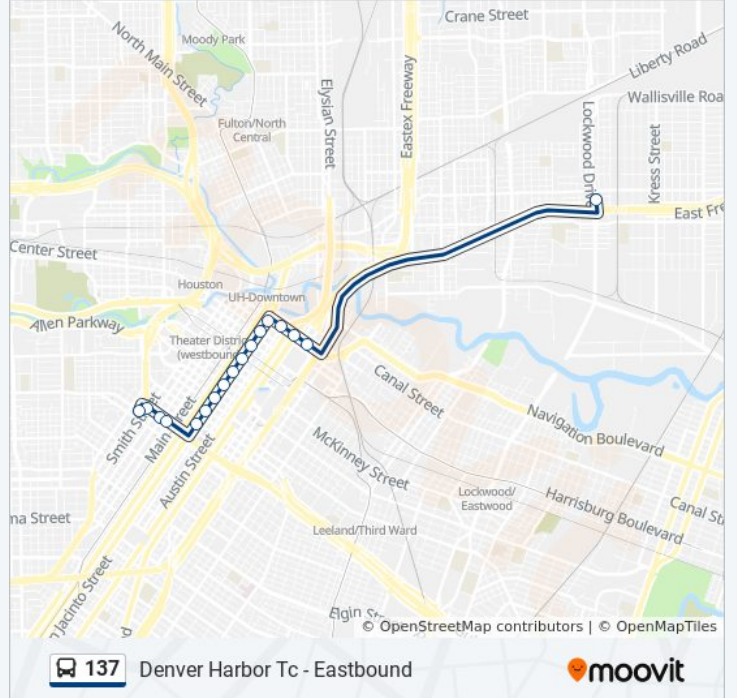

Use the Moovit App to find the closest 137 bus station near you and find out when is the next 137 bus arriving.

Direction: Denver Harbor Tc - Eastbound

17 stops

[VIEW LINE SCHEDULE](#)

- Gray St @ Brazos St
- Pierce St @ Smith St
- Pierce St @ Milam St
- Pierce St @ Travis St
- San Jacinto St @ Jefferson St
- San Jacinto St @ Leeland St
- San Jacinto St @ Clay St
- San Jacinto St @ Dallas St
- San Jacinto St @ MC Kinney St
- San Jacinto St @ Rusk St
- San Jacinto St @ Texas Ave
- San Jacinto St @ Preston St
- San Jacinto St @ Franklin St
- Franklin St @ Austin St
- Franklin St @ Crawford St
- Franklin St @ Chenevert St
- Fifth Ward/Denver Harbor Transit Center

137 bus Info

Direction: Denver Harbor Tc - Eastbound

Stops: 17

Trip Duration: 19 min

Line Summary:

Direction: Downtown - Westbound

50 stops

[VIEW LINE SCHEDULE](#)

137 bus Info

Direction: Downtown - Westbound

Stops: 50

Trip Duration: 48 min

Line Summary:

Uvalde Rd @ Duluth St
Uvalde Rd @ East Freeway
East Freeway @ Rockglen St
East Freeway @ Rockglen St
East Freeway @ Dwight
East Freeway @ Normandy St
East Freeway @ Halsey
East Freeway @ Federal Rd
East Freeway @ Maxey Rd
East Freeway @ Mae Dr
East Freeway @ Centerwood Dr
East Freeway @ Centerwood Dr
East Freeway @ John Ralston Rd
East Freeway @ Baca St
East Freeway @ Westshire Dr
East Freeway @ Mercury Dr
Fifth Ward/Denver Harbor Transit Center
Hamilton St @ Congress St
Congress St @ Jackson St
Congress St @ La Branch St
Congress St @ Caroline St
Fannin St @ Preston St
Fannin St @ Texas Ave
Fannin St @ Rusk St
Fannin St @ MC Kinney St
Fannin St @ Dallas St
Fannin St @ Clay St
Fannin St @ Leeland St
Fannin St @ Jefferson St
St Joseph Pkwy @ Main St
St Joseph Pkwy @ Milam St
Gray St @ Brazos St

137 bus Info

Direction: Maxey Rd P&R - Eastbound

Stops: 49

Trip Duration: 52 min

Line Summary:

East Freeway @ Normandy St

East Freeway @ Dwight

East Freeway @ Market St