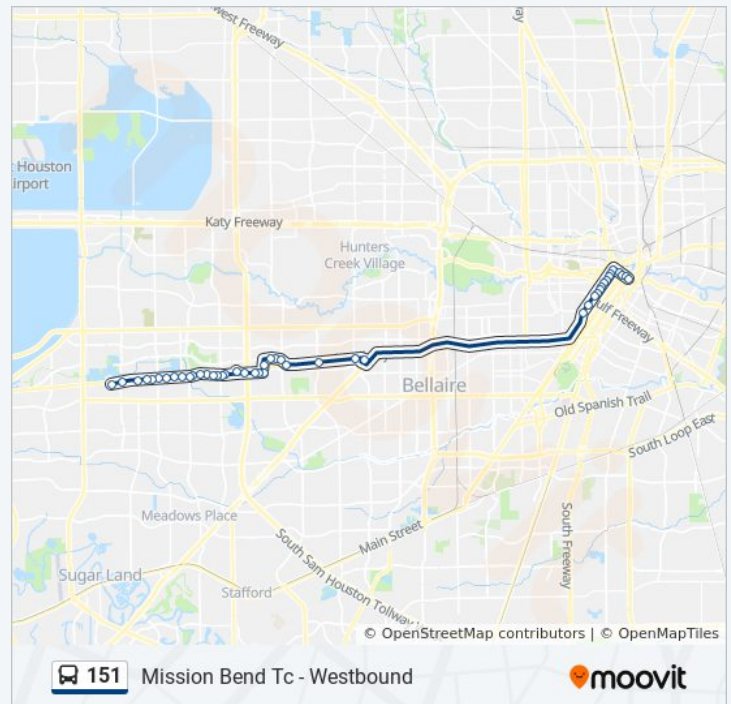

Congress St @ Fannin St

Congress St @ Travis St

Smith St @ Preston St

Smith St @ Texas Ave

Smith St @ Rusk St

Smith St @ MC Kinney St

Smith St @ Dallas St

Smith St @ Clay St

Smith St @ Ruthven St MB

Smith St @ Jefferson St

Smith St @ Pierce St

Smith St @ MC Gowen St

Smith St @ Elgin St

Hillcroft Pr

Westpark Dr @ Hillcroft Ave

Westpark Dr @ Fondren Rd

Gessner Pr

Westpark Dr @ S Gessner Rd

Westpark Dr @ Gessner Rd

Westpark Dr @ Woodchase Dr

Briarpark Dr @ Westoffice Dr

Ranchester Dr @ Harwin Dr

Harwin Dr @ Corporate Dr

Harwin Dr @ Sovereign Dr

Harwin Dr @ Rogerdale Rd

Westchase Pr

Harwin Dr @ Kenwall Dr

Harwin Dr @ Wilcrest Dr

Harwin Dr @ Baynard St

Harwin Dr @ Boone Rd

Alief Clodine Rd @ Yupon Ridge Dr

Alief Clodine Rd @ Belle Park Dr

Alief Clodine Rd @ Alief Village Dr

Wednesday	6:20 AM - 7:00 PM
Thursday	6:20 AM - 7:00 PM
Friday	6:20 AM - 7:00 PM
Saturday	Not Operational

151 bus Info

Direction: Mission Bend Tc - Westbound

Stops: 45

Trip Duration: 64 min

Line Summary: