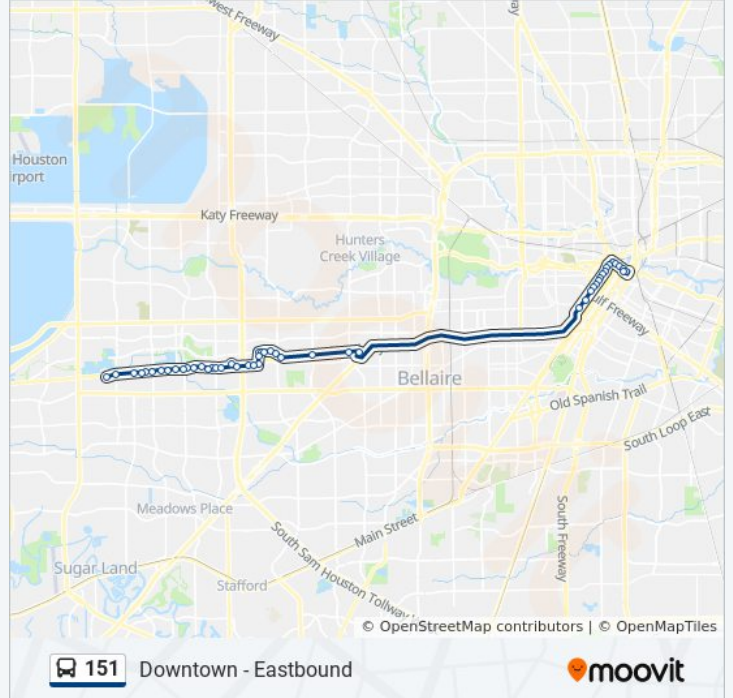

151

Downtown - Eastbound

Get The App

The 151 bus line (Downtown - Eastbound) has 2 routes. For regular weekdays, their operation hours are:

(1) Downtown - Eastbound: 5:00 AM - 6:20 PM (2) Mission Bend Tc - Westbound: 6:20 AM - 7:00 PM

151 bus Info

Direction: Downtown - Eastbound

Stops: 49

Trip Duration: 63 min

Line Summary:

Briarpark Dr @ Westoffice Dr
 Briarpark Dr @ Westpark Dr
 Westpark Dr @ Briarpark Dr
 Westpark Dr @ Woodchase Dr
 Westpark Dr @ Woodchase Dr MB
 Westpark Dr @ S Gessner Rd
 Gessner Pr
 Westpark Dr @ Fondren Rd
 Westpark Dr @ Hillcroft Ave
 Hillcroft Pr
 Louisiana St @ Elgin St
 Louisiana St @ MC Gowen St
 Louisiana St @ Pierce St
 Louisiana St @ Jefferson St
 Louisiana St @ Leeland St
 Louisiana St @ Clay St
 Louisiana St @ Dallas St
 Louisiana St @ MC Kinney St
 Louisiana St @ Rusk St
 Louisiana St @ Texas Ave
 Louisiana St @ Preston St
 Franklin St @ Milam St
 Franklin St @ Main St
 Franklin St @ San Jacinto St
 Franklin St @ Austin St
 Franklin St @ Crawford St
 Congress St @ La Branch St

Direction: Mission Bend Tc - Westbound

45 stops

[VIEW LINE SCHEDULE](#)

Congress St @ La Branch St
 Congress St @ Caroline St

151 bus Time Schedule

Mission Bend Tc - Westbound Route Timetable:

Sunday	Not Operational
Monday	6:20 AM - 7:00 PM
Tuesday	6:20 AM - 7:00 PM

Smith St @ Ruthven St MB

Smith St @ Jefferson St

Smith St @ Pierce St

Smith St @ MC Gowen St

Smith St @ Elgin St

Hillcroft Pr

Westpark Dr @ Hillcroft Ave

Westpark Dr @ Fondren Rd