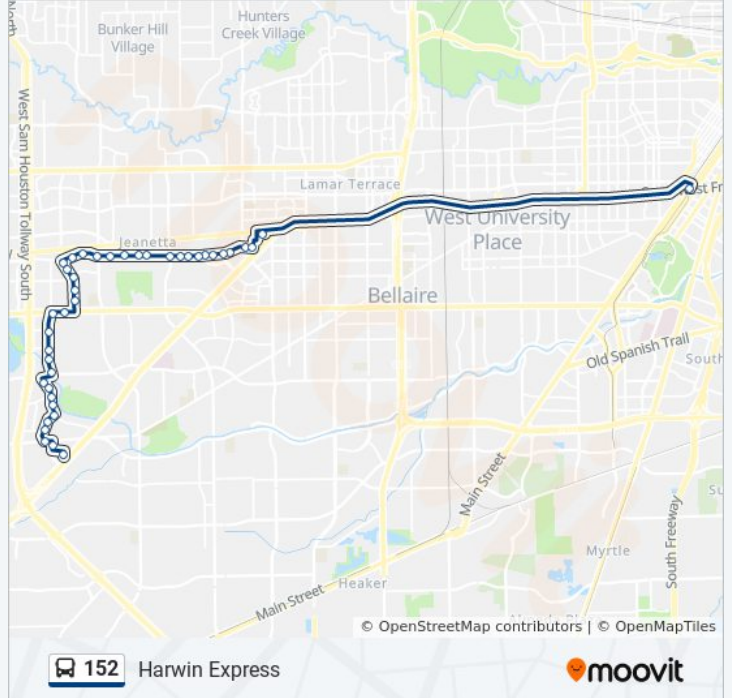

**152 bus Info**

**Direction:** Westwood P&R - Westbound

**Stops:** 39

**Trip Duration:** 49 min

**Line Summary:**

Ranchester Dr @ Bellwood Ln  
 Ranchester Dr @ Clarewood Dr  
 Bellaire Blvd @ Kendalia Dr  
 Corporate Dr @ Bellaire Blvd  
 Corporate Dr @ Stroud Dr  
 Corporate Dr @ Sharpcrest St  
 Corporate Dr @ Langdon Ln  
 Corporate Dr @ Beechnut St  
 Club Creek Dr @ Beechnut St  
 Club Creek Dr @ Greenfork Dr  
 Club Creek Dr @ Greenfork Dr  
 Club Creek Dr @ Woodfair Dr  
 Woodfair Dr @ Duchamp Dr  
 Woodfair Dr @ Lansdale Dr  
 Woodfair Dr @ Bissonnet St  
 Centre Pkwy @ Bissonnet St  
 Westwood Pr

**Direction: Wheeler Tc - Eastbound**

40 stops

[VIEW LINE SCHEDULE](#)

Westwood Pr  
 Centre Pkwy @ Bissonnet St  
 Bissonnet St @ Woodfair Dr  
 Woodfair Dr @ Lansdale Dr  
 Woodfair Dr @ Duchamp Dr  
 Woodfair Dr @ Club Creek Dr  
 Club Creek Dr @ Woodfair Dr  
 Club Creek Dr @ Greenfork Dr  
 Club Creek Dr @ Greenfork Dr  
 Club Creek Dr @ Beechnut St  
 Corporate Dr @ Beechnut St  
 Corporate Dr @ Langdon Ln

**152 bus Info**

**Direction:** Wheeler Tc - Eastbound

**Stops:** 40

**Trip Duration:** 48 min

**Line Summary:**

Corporate Dr @ Sharpcrest St  
 Corporate Dr @ Stroud Dr  
 Corporate Dr @ Bellaire Blvd  
 Bellaire Blvd @ Corporate Dr  
 Ranchester Dr @ Clarewood Dr  
 Ranchester Dr @ Bellwood Ln  
 Ranchester Dr @ Town Park Dr  
 Ranchester Dr @ Town Park Dr  
 Ranchester Dr @ Harwin Dr  
 Harwin Dr @ Parkfront Dr  
 Harwin Dr @ Velure St  
 Harwin Dr @ S Gessner Rd  
 Harwin Dr @ Gessner Rd Mb1  
 Harwin Dr @ Gessner Rd Mb2  
 Harwin Dr @ Allday Dr  
 Harwin Dr @ Osage St  
 Harwin Dr @ Fondren Rd  
 Harwin Dr @ Wagley  
 Harwin Dr @ Reims Rd  
 Harwin Dr @ Bonhomme Rd  
 Harwin Dr @ Regency Square Blvd  
 Harwin Dr @ Braxton Dr  
 Harwin Dr @ Savoy Dr  
 Harwin Dr @ Parkersburg Dr  
 Harwin Dr @ Hillcroft Ave  
 Harwin Dr @ 14th St  
 Hillcroft Pr  
 Wheeler Station (Bus)