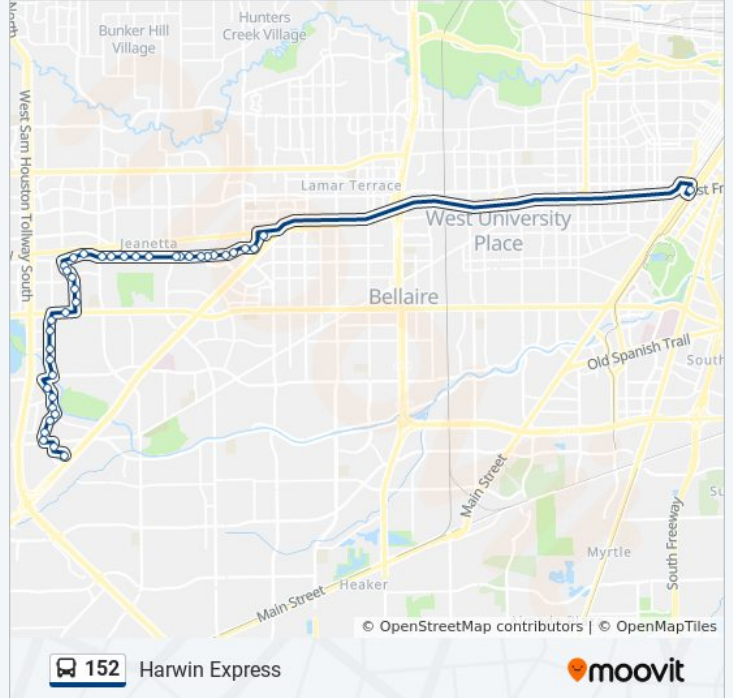

**Direction: Westwood P&R - Westbound**

39 stops

[VIEW LINE SCHEDULE](#)

- Wheeler Station (Bus)
- Hillcroft Pr
- 14th St @ Harwin Dr
- Harwin Dr @ Hillcroft Ave
- Harwin Dr @ Parkersburg Dr
- Harwin Dr @ Savoy Dr
- Harwin Dr @ Braxton Dr
- Harwin Dr @ Bintliff Dr
- Harwin Dr @ Bonhomme Rd
- Harwin Dr @ Reims Rd
- Harwin Dr @ Wagley St
- Harwin Dr @ Fondren Rd
- Harwin Dr @ Osage St
- Harwin Dr @ Allday Dr
- Harwin Dr @ Allday Dr Mb1
- Harwin Dr @ Allday Dr Mb2
- Harwin Dr @ S Gessner Rd
- Harwin Dr @ Velure St
- Harwin Dr @ Parkfront Dr
- Ranchester Dr @ Harwin Dr
- Ranchester Dr @ Harwin Dr
- Ranchester Dr @ Town Park Dr

**152 bus Info**

**Direction:** Westwood P&R - Westbound

**Stops:** 39

**Trip Duration:** 49 min

**Line Summary:**

Ranchester Dr @ Bellwood Ln  
 Ranchester Dr @ Clarewood Dr  
 Bellaire Blvd @ Kendalia Dr  
 Corporate Dr @ Bellaire Blvd  
 Corporate Dr @ Stroud Dr  
 Corporate Dr @ Sharpcrest St  
 Corporate Dr @ Langdon Ln  
 Corporate Dr @ Beechnut St  
 Club Creek Dr @ Beechnut St  
 Club Creek Dr @ Greenfork Dr  
 Club Creek Dr @ Greenfork Dr  
 Club Creek Dr @ Woodfair Dr  
 Woodfair Dr @ Duchamp Dr  
 Woodfair Dr @ Lansdale Dr  
 Woodfair Dr @ Bissonnet St  
 Centre Pkwy @ Bissonnet St  
 Westwood Pr

**Direction: Wheeler Tc - Eastbound**

40 stops

[VIEW LINE SCHEDULE](#)

Westwood Pr  
 Centre Pkwy @ Bissonnet St  
 Bissonnet St @ Woodfair Dr  
 Woodfair Dr @ Lansdale Dr  
 Woodfair Dr @ Duchamp Dr  
 Woodfair Dr @ Club Creek Dr  
 Club Creek Dr @ Woodfair Dr  
 Club Creek Dr @ Greenfork Dr  
 Club Creek Dr @ Greenfork Dr  
 Club Creek Dr @ Beechnut St  
 Corporate Dr @ Beechnut St  
 Corporate Dr @ Langdon Ln