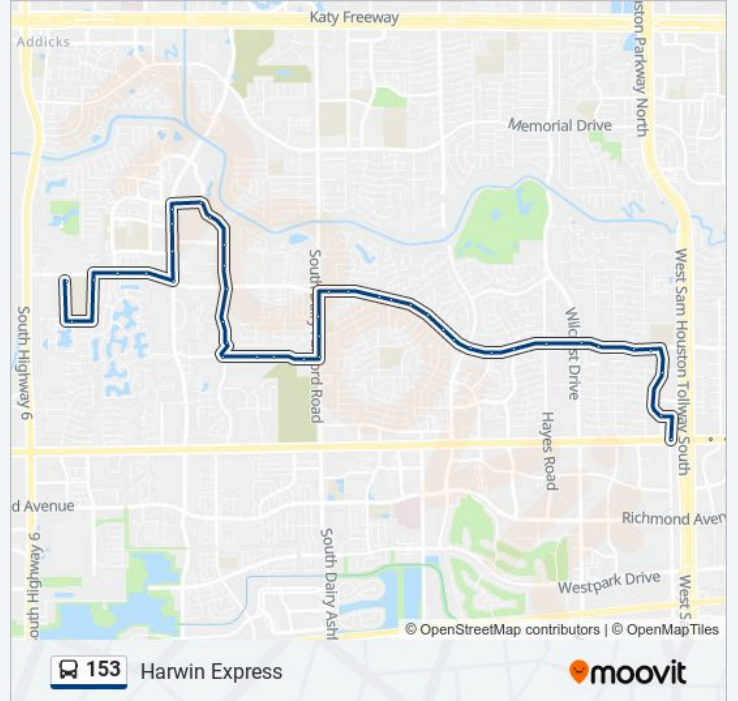

153 bus Time Schedule

Briar Forest Dr - Westbound Route Timetable:

Sunday	12:02 AM - 11:32 PM
Monday	12:02 AM - 11:31 PM
Tuesday	12:01 AM - 11:31 PM
Wednesday	12:01 AM - 11:31 PM
Thursday	12:01 AM - 11:31 PM
Friday	12:01 AM - 11:31 PM
Saturday	12:01 AM - 11:32 PM

153 bus Info

Direction: Briar Forest Dr - Westbound

Stops: 71

Trip Duration: 69 min

Line Summary:

Briarpark Dr @ Westoffice Dr
Briarpark Dr @ Westpark Dr
Briarpark Dr @ Richmond Ave
Briarpark Dr @ Meadowglen Ln
Briarpark Dr @ Meadowglen Ln
Briarpark Dr @ Westheimer Rd
Westheimer Rd @ Seagler Rd
Westheimer Rd @ Seagler Rd
Westheimer Rd @ Rogerdale Rd
Cityplace Dr @ City West Blvd
City West Blvd @ Del Monte Dr
Briar Forest Dr @ Citywest Blvd
Briar Forest Dr @ Walnut Bend Ln
Briar Forest Dr @ Lakeside Estates
Briar Forest Dr @ Wilcrest Dr
Briar Forest Dr @ Hayes Rd
Briar Forest Dr @ Woodland Park Dr
Briar Forest Dr @ Bentworth Dr
Briar Forest Dr @ S Kirkwood Rd
Briar Forest Dr @ Beech Bend Dr
Briar Forest Dr @ Mossy Stone Dr
Briar Forest Dr @ Nova Dr
Briar Forest Dr @ Riverview Way
Briar Forest Dr @ Crystal Hills Dr
Briar Forest Dr @ Shannon Valley Dr
Briar Forest Dr @ Ashford Pkwy
Briar Forest Dr @ Dairy Ashford Rd
Dairy Ashford Rd @ Ashford Hills Dr
Dairy Ashford Rd @ Westella Dr
Dairy Ashford Rd @ Whittington Dr
Whittington Dr @ Dairy Ashford Mb1
Whittington Dr @ Dairy Ashford Rd

Whittington Dr @ Westmead Dr

Whittington Dr @ Westella Dr

Enclave Pkwy @ Westella Dr

Enclave Pkwy @ Fallsview Ln

Enclave Pkwy @ Briar Forest Dr

Enclave Pkwy @ Olive Hill Dr

Enclave Pkwy @ Forkland Dr

Enclave Pkwy @ Forkland Dr

Sandbridge Dr @ Enclave Pkwy

Eldridge Pkwy @ Parkway Plaza Dr

Eldridge Pkwy @ Brimhurst Dr

Eldridge Pkwy @ Westerloch Dr

Eldridge Pkwy @ Briar Forest Dr

Briar Forest Dr @ Eldridge Pkwy MB

Briar Forest Dr @ Parkway Plaza Dr