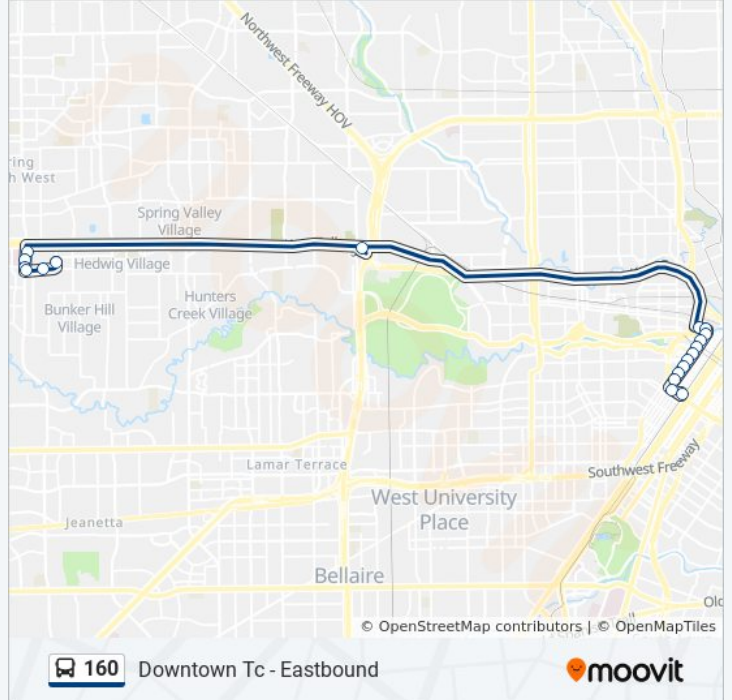

Downtown Tc - Eastbound

[View In Website Mode](#)

The 160 bus line (Downtown Tc - Eastbound) has 2 routes. For regular weekdays, their operation hours are:
 (1) Downtown Tc - Eastbound: 5:06 AM - 11:16 PM(2) Memorial City - Westbound: 12:20 AM - 11:20 PM
 Use the Moovit App to find the closest 160 bus station near you and find out when is the next 160 bus arriving.

Direction: Downtown Tc - Eastbound

19 stops

[VIEW LINE SCHEDULE](#)

Memorial City Way @ Barryknoll Ln

Barryknoll Ln @ Bettina Ct

Barryknoll Ln @ Gessner Rd

Gessner Rd @ Kingsride Ln

Gessner Rd @ Kingsride Ln

Direction: Downtown Tc - Eastbound

Stops: 19

Trip Duration: 32 min

Line Summary:

Direction: Memorial City - Westbound
 23 stops
[VIEW LINE SCHEDULE](#)

- Downtown Transit Center
- St Joseph Pkwy @ Louisiana St
- Louisiana St @ Pease St
- Louisiana St @ Bell St
- Louisiana St @ Polk St
- Louisiana St @ Lamar St
- Louisiana St @ Walker St
- Louisiana St @ Capitol St
- Louisiana St @ Prairie St
- Franklin St @ Congress St
- Franklin St @ Bagby St
- Northwest Transit Center - Platform 1
- Gessner Rd @ Katy Freeway
- Gessner Rd @ Katy Freeway MB
- Gessner Rd @ Kingside Ln
- Kingside Ln @ Frostwood Dr
- Frostwood Dr @ Kingside Ln
- Frostwood Dr @ Katy Freeway

160 bus Info

Direction: Memorial City - Westbound
Stops: 23
Trip Duration: 34 min
Line Summary:

Katy Freeway @ Gessner Rd

Katy Freeway @ Gessner Rd

Katy Freeway @ Memorial City Way

Memorial City Way @ Gaylord Dr