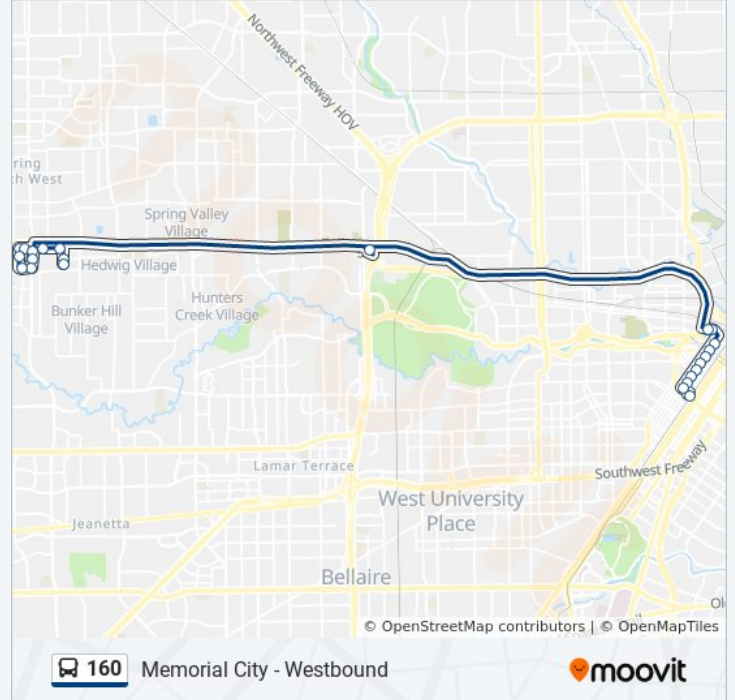

Katy Freeway @ Gessner Rd

Katy Freeway @ Gessner Rd

Katy Freeway @ Memorial City Way

Memorial City Way @ Gaylord Dr

Memorial City Way @ Barryknoll Ln

160 bus time schedules and route maps are available in an offline PDF at moovitapp.com. Use the [Moovit App](#) to see live bus times, train schedule or subway schedule, and step-by-step directions for all public transit in Houston.

[About Moovit](#) • [MaaS Solutions](#) • [Supported Countries](#) • [Mooviter Community](#)

© 2023 Moovit - All Rights Reserved

Check Live Arrival Times