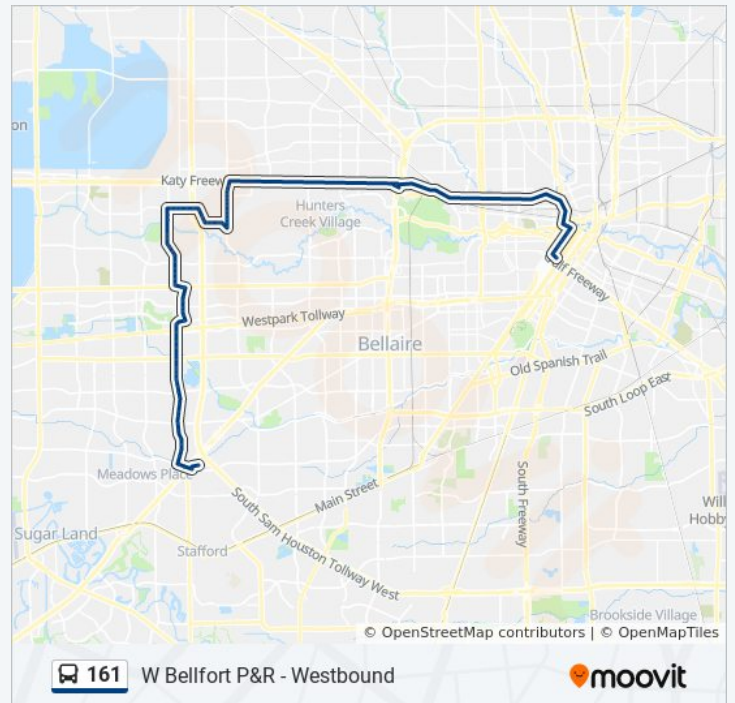

Franklin St @ Congress St

Franklin St @ Bagby St

Northwest Transit Center - Platform 1

Gessner Rd @ Katy Freeway

Gessner Rd @ Katy Freeway MB

Gessner Rd @ Kingsride Ln

Gessner Rd @ Barryknoll Ln

Gessner Rd @ Perthshire Rd

Memorial Dr @ Benignus Rd

Memorial Dr @ Tallowood Rd

Memorial Dr @ Hollow Dr

Memorial Dr @ Rip Van Winkle Ln

Memorial Dr @ Boheme Dr

Memorial Dr @ Old Oaks Dr

Memorial Dr @ West Bough Ln

Memorial Dr @ Sam Houston Pkwy

### 161 bus Info

**Direction:** W Belfort P&R - Westbound

**Stops:** 85

**Trip Duration:** 80 min

**Line Summary:**

Memorial Dr @ Electra Dr

Memorial Dr @ Brittmoore Rd

Memorial Dr @ E Gaywood Dr

Memorial Dr @ Wycliffe Dr

Wilcrest Dr @ Indian Creek Rd

Wilcrest Dr @ Lakeside Forest Ln

Wilcrest Dr @ Lakeside Forest MB

Wilcrest Dr @ Lakeside Place Dr

Wilcrest Dr @ Sandy Spring Rd

Wilcrest Dr @ Sandy Spring Rd