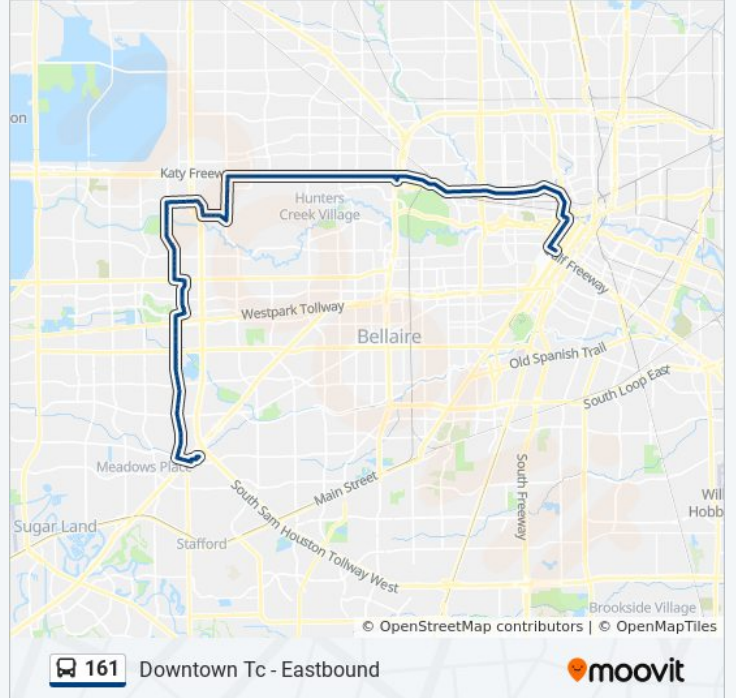

**161 bus Info**

**Direction:** Downtown Tc - Eastbound

**Stops:** 84

**Trip Duration:** 77 min

**Line Summary:**

Wilcrest Dr @ Bandlon Dr  
Wilcrest Dr @ High Star Dr  
Wilcrest Dr @ Harwin Dr  
Wilcrest Dr @ Westpark Dr  
Walnut Bend Ln @ Westpark Dr  
Walnut Bend Ln @ Wilcrest Green Dr  
Walnut Bend Ln @ Wilcrest Green Dr  
Walnut Bend Ln @ Richmond Ave  
Walnut Bend Ln @ Meadowglen Ln  
Walnut Bend Ln @ Meadowglen Ln  
Walnut Bend Ln @ Westheimer Rd  
Westheimer Rd @ Lakeside Estates Dr  
Westheimer Rd @ Wilcrest Dr  
Wilcrest Dr @ Wickersham Ln  
Wilcrest Dr @ Ella Lee Ln  
Wilcrest Dr @ Olympia Dr  
Wilcrest Dr @ Francoise Blvd  
Wilcrest Dr @ Briar Forest Dr  
Wilcrest Dr @ Briar Forest Dr  
Wilcrest Dr @ Briar Forest Dr  
Wilcrest Dr @ Sandy Spring Rd  
Wilcrest Dr @ Lakeside Place Dr  
Wilcrest Dr @ Riverview Way  
Wilcrest Dr @ Lakeside Forest Ln  
Wilcrest Dr @ Indian Creek Rd  
Wilcrest Dr @ Memorial Dr  
Memorial Dr @ Wycliffe Dr  
Memorial Dr @ E Gaywood Dr  
Memorial Dr @ Brittmoore Rd  
Memorial Dr @ Brittmoore Rd  
Memorial Dr @ Electra Dr  
Memorial Dr @ Sam Houston Pkwy MB  
Memorial Dr @ Broken Bough Dr

Memorial Dr @ Old Oaks Dr  
Memorial Dr @ Boheme Dr  
Memorial Dr @ Rip Van Winkle Dr  
Memorial Dr @ Hollow Dr  
Memorial Dr @ Tallowood Rd  
Memorial Dr @ Benignus Rd  
Memorial Dr @ Tealwood Dr  
Gessner Rd @ Beauregard Dr  
Gessner Rd @ Boheme Dr  
Gessner Rd @ Old Oaks Dr  
Gessner Rd @ Cobblestone Dr  
Gessner Rd @ Taylorcrest Rd  
Gessner Rd @ Perthshire Rd  
Gessner Rd @ Kingsride Ln  
Gessner Rd @ Kingsride Ln  
Gessner Rd @ Katy Freeway  
Northwest Transit Center - Platform 1  
Franklin St @ Bagby St  
Franklin St @ Congress St  
Smith St @ Preston St  
Smith St @ Texas Ave  
Smith St @ Rusk St  
Smith St @ MC Kinney St  
Smith St @ Dallas St  
Smith St @ Clay St  
Smith St @ Ruthven St MB  
Smith St @ Jefferson St  
Pierce St @ Louisiana St  
Downtown Transit Center