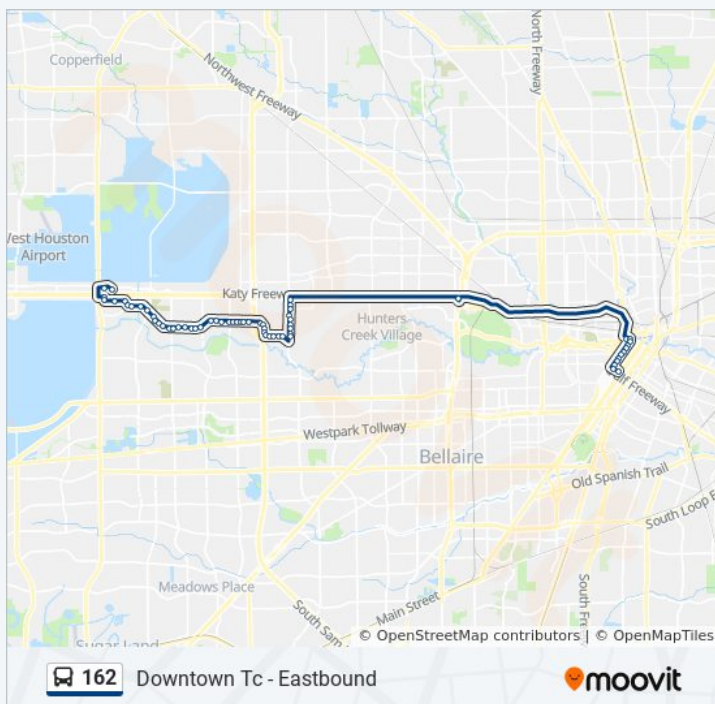

162 bus Info

Direction: Addicks P&R - Westbound

Stops: 62

Trip Duration: 61 min

Line Summary:

Gessner Rd @ Memorial Dr
Memorial Dr @ Beauregard Dr
Memorial Dr @ Tealwood Dr
Memorial Dr @ Benignus Rd
Memorial Dr @ Tallowood Rd
Memorial Dr @ Hollow Dr
Memorial Dr @ Rip Van Winkle Ln
Memorial Dr @ Boheme Dr
Memorial Dr @ Old Oaks Dr
Memorial Dr @ West Bough Ln
Memorial Dr @ Sam Houston Pkwy
Memorial Dr @ Electra Dr
Memorial Dr @ Brittmoore Rd
Memorial Dr @ E Gaywood Dr
Memorial Dr @ Wycliffe Dr
Memorial Dr @ N Wilcrest Dr
Memorial Dr @ Wilcrest Dr
Memorial Dr @ Yorkchester Dr
Memorial Dr @ West Forest Dr
Memorial Dr @ N Kirkwood Rd
Memorial Dr @ Bateswood Dr
Memorial Dr @ Clear Spring Dr
Memorial Dr @ Kickerillo Dr
Memorial Dr @ Tully Rd
Memorial Dr @ Dairy Ashford Rd
Memorial Dr @ Dairy Ashford Rd MB
Memorial Dr @ Thicket Ln
Memorial Dr @ Thicket Ln MB
Memorial Dr @ Perthshire Rd
Memorial Dr @ Kimberley Ln
Memorial Dr @ Turkey Creek Dr
Memorial Dr @ Memorial Mews Dr
Memorial Dr @ Walkwood Dr

Memorial Dr @ Westlake Park Blvd
 Westlake Park Blvd @ Gracie Ln
 Grisby Rd @ Westlake Park Blvd
 Grisby Rd @ Westlake Club
 Grisby Rd @ Addicks Howell Rd
 Park Row Rd @ Sh 6 Hwy
 Addicks Pr

Direction: Downtown Tc - Eastbound

162 bus Time Schedule

Downtown Tc - Eastbound Route Timetable:

Sunday	5:12 AM - 11:20 PM
Monday	5:12 AM - 11:20 PM
Tuesday	5:12 AM - 11:20 PM
Wednesday	5:12 AM - 11:20 PM
Thursday	5:12 AM - 11:20 PM
Friday	5:12 AM - 11:20 PM
Saturday	5:12 AM - 11:20 PM

162 bus Info

Direction: Downtown Tc - Eastbound

Stops: 61

Trip Duration: 59 min

Line Summary:

Memorial Dr @ Yorkchester Dr

Memorial Dr @ Yorkchester Dr

Memorial Dr @ Wilcrest Dr