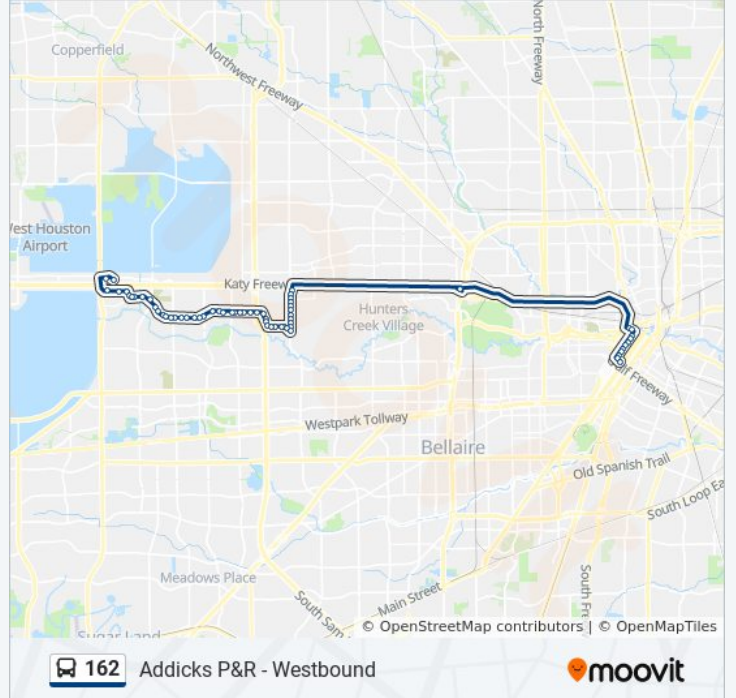

162 bus Info

Direction: Addicks P&R - Westbound

Stops: 62

Trip Duration: 61 min

Line Summary:

Gessner Rd @ Memorial Dr
Memorial Dr @ Beauregard Dr
Memorial Dr @ Tealwood Dr
Memorial Dr @ Benignus Rd
Memorial Dr @ Tallowood Rd
Memorial Dr @ Hollow Dr
Memorial Dr @ Rip Van Winkle Ln
Memorial Dr @ Boheme Dr
Memorial Dr @ Old Oaks Dr
Memorial Dr @ West Bough Ln
Memorial Dr @ Sam Houston Pkwy
Memorial Dr @ Electra Dr
Memorial Dr @ Brittmoore Rd
Memorial Dr @ E Gaywood Dr
Memorial Dr @ Wycliffe Dr
Memorial Dr @ N Wilcrest Dr
Memorial Dr @ Wilcrest Dr
Memorial Dr @ Yorkchester Dr
Memorial Dr @ West Forest Dr
Memorial Dr @ N Kirkwood Rd
Memorial Dr @ Bateswood Dr
Memorial Dr @ Clear Spring Dr
Memorial Dr @ Kickerillo Dr
Memorial Dr @ Tully Rd
Memorial Dr @ Dairy Ashford Rd
Memorial Dr @ Dairy Ashford Rd MB
Memorial Dr @ Thicket Ln
Memorial Dr @ Thicket Ln MB
Memorial Dr @ Perthshire Rd
Memorial Dr @ Kimberley Ln
Memorial Dr @ Turkey Creek Dr
Memorial Dr @ Memorial Mews Dr
Memorial Dr @ Walkwood Dr

Memorial Dr @ Westlake Park Blvd
 Westlake Park Blvd @ Gracie Ln
 Grisby Rd @ Westlake Park Blvd
 Grisby Rd @ Westlake Club
 Grisby Rd @ Addicks Howell Rd
 Park Row Rd @ Sh 6 Hwy
 Addicks Pr

Direction: Downtown Tc - Eastbound

162 bus Info

Direction: Downtown Tc - Eastbound

Stops: 61

Trip Duration: 59 min

Line Summary:

Memorial Dr @ Yorkchester Dr

Memorial Dr @ Yorkchester Dr

Memorial Dr @ Wilcrest Dr