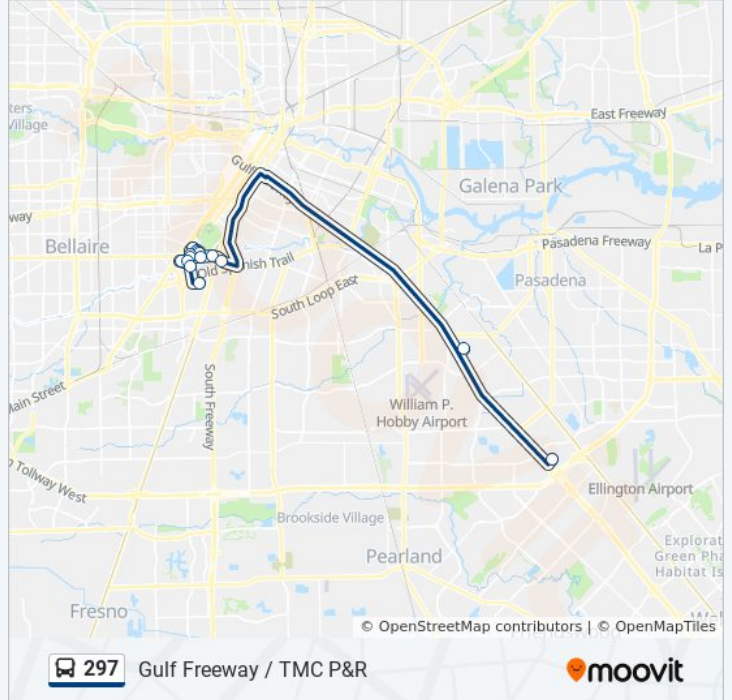

- East Rd @ Cambridge St
- Bertner Ave @ Braeswood Blvd
- Texas Medical Center Transit Center
- Pressler St @Richard Jv Johnson Ave
- Bertner Ave @ Holcombe Blvd
- Bertner Ave @ Bates St
- Bertner Ave @ Moursund St
- Moursund St @ Md Anderson St
- Moursund St @ Md Anderson St
- Moursund St @ Lamar Fleming Ave
- Holcombe Blvd @ Braeswood Blvd
- Holcombe Blvd @ Ringness Ave
- Holcombe Blvd @ St Dominic
- Monroe Pr
- South Point Pr

**297 bus Time Schedule**

South Point/Monroe - Outbound Route Timetable:

Sunday	Not Operational
Monday	2:30 PM - 6:13 PM
Tuesday	2:30 PM - 6:13 PM
Wednesday	2:30 PM - 6:13 PM
Thursday	2:30 PM - 6:13 PM
Friday	2:30 PM - 6:13 PM
Saturday	Not Operational

**297 bus Info**

**Direction:** South Point/Monroe - Outbound

**Stops:** 15

**Trip Duration:** 57 min

**Line Summary:**

**Direction: Tmc Tc - Inbound**

15 stops

[VIEW LINE SCHEDULE](#)

- South Point Pr
- Monroe Pr
- Holcombe Blvd @ St Dominic
- Holcombe Blvd @ Ringness Ave
- Holcombe Blvd @ Braeswood Blvd
- Moursund St @ Lamar Fleming Ave
- Moursund St @ Lamar Fleming Ave
- Moursund St @ Bertner Ave
- Bertner Ave @ Wilkins St
- Bertner Ave @ Bates St
- Bertner Ave @ Pressler St
- Pressler St @ Rjv Johnson MB
- Texas Medical Center Transit Center
- Bertner Ave @ Braeswood Blvd
- East Rd @ Cambridge St