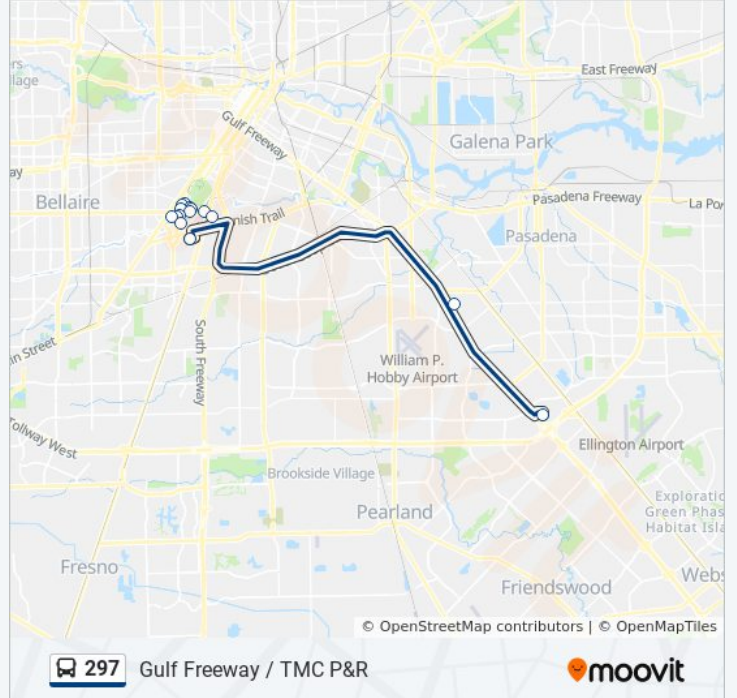

Use the Moovit App to find the closest 297 bus station near you and find out when is the next 297 bus arriving.

**Direction: South Point - Outbound**

2 stops

[VIEW LINE SCHEDULE](#)

East Rd @ Cambridge St

**297 bus Info**

**Direction:** South Point/Monroe - Outbound

**Stops:** 15

**Trip Duration:** 57 min

**Line Summary:**

**Direction: Tmc Tc - Inbound**

15 stops

[VIEW LINE SCHEDULE](#)

- South Point Pr
- Monroe Pr
- Holcombe Blvd @ St Dominic
- Holcombe Blvd @ Ringness Ave
- Holcombe Blvd @ Braeswood Blvd
- Moursund St @ Lamar Fleming Ave
- Moursund St @ Lamar Fleming Ave
- Moursund St @ Bertner Ave
- Bertner Ave @ Wilkins St
- Bertner Ave @ Bates St
- Bertner Ave @ Pressler St
- Pressler St @ Rjv Johnson MB
- Texas Medical Center Transit Center
- Bertner Ave @ Braeswood Blvd
- East Rd @ Cambridge St

**297 bus Info**

**Direction:** Tmc Tc - Inbound

**Stops:** 15

**Trip Duration:** 45 min

**Line Summary:**

297 bus time schedules and route maps are available in an offline PDF at [moovitapp.com](https://moovitapp.com). Use the [Moovit App](#) to see live bus times, train schedule or subway schedule, and step-by-step directions for all public transit in Houston.