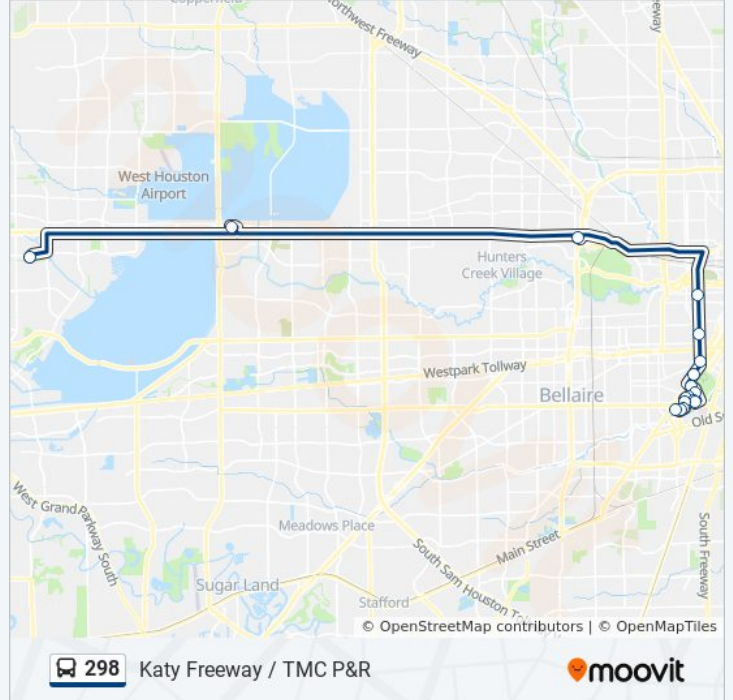

298 bus time schedules and route maps are available in an offline PDF at moovitapp.com. Use the [Moovit App](#) to see live bus times, train schedule or subway schedule, and step-by-step directions for all public transit in Houston.

[About Moovit](#) • [MaaS Solutions](#) • [Supported Countries](#) • [Mooviter Community](#)

© 2023 Moovit - All Rights Reserved

Check Live Arrival Times