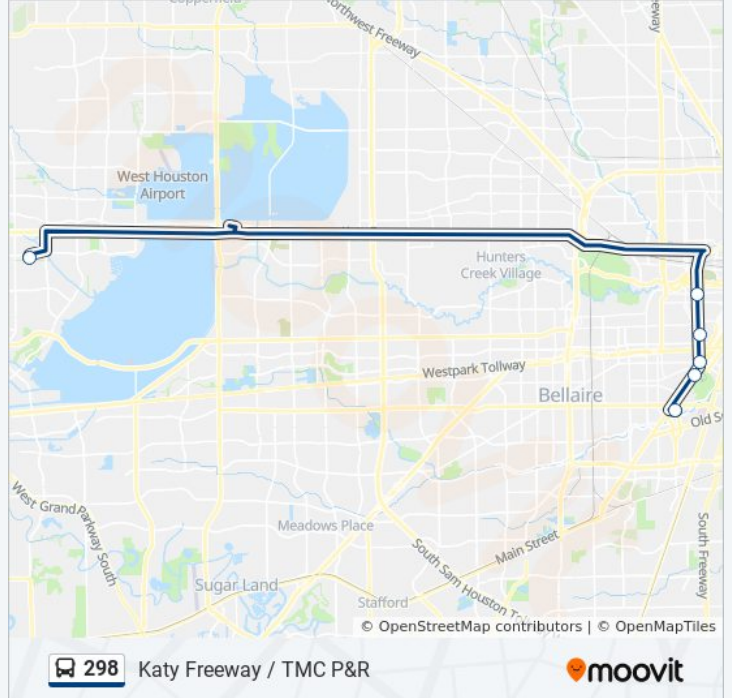

Use the Moovit App to find the closest 298 bus station near you and find out when is the next 298 bus arriving.

Direction: Kingsland - Outbound

6 stops

[VIEW LINE SCHEDULE](#)

Texas Medical Center Transit Center

298 bus Info

Direction: Kingsland - Outbound

Stops: 6

Trip Duration: 50 min

Line Summary:

Direction: Kingsland/Addicks/Via Northwest Tc - Outbound

17 stops

[VIEW LINE SCHEDULE](#)

- Texas Medical Center Transit Center
- Pressler St @ Richard Jv Johnson Ave
- Bertner Ave @ Holcombe Blvd
- Bertner Ave @ Bates St
- Bertner Ave @ Moursund St
- Moursund St @ Md Anderson St
- Moursund St @ Md Anderson St
- Moursund St @ Lamar Fleming Ave
- Cambridge St @ Ben Taub Loop
- Cambridge St @ Fannin St
- Main St @ Sunset Blvd
- Montrose Blvd @ Bissonnet St
- Montrose Blvd @ W Alabama St
- Montrose Blvd @ W Dallas St
- Northwest Transit Center - Platform 2
- Addicks Pr
- Kingsland Pr

298 bus Info

Direction: Kingsland/Addicks/Via Northwest Tc - Outbound

Stops: 17

Trip Duration: 74 min

Line Summary:

Direction: Tmc Tc - Inbound

17 stops

[VIEW LINE SCHEDULE](#)