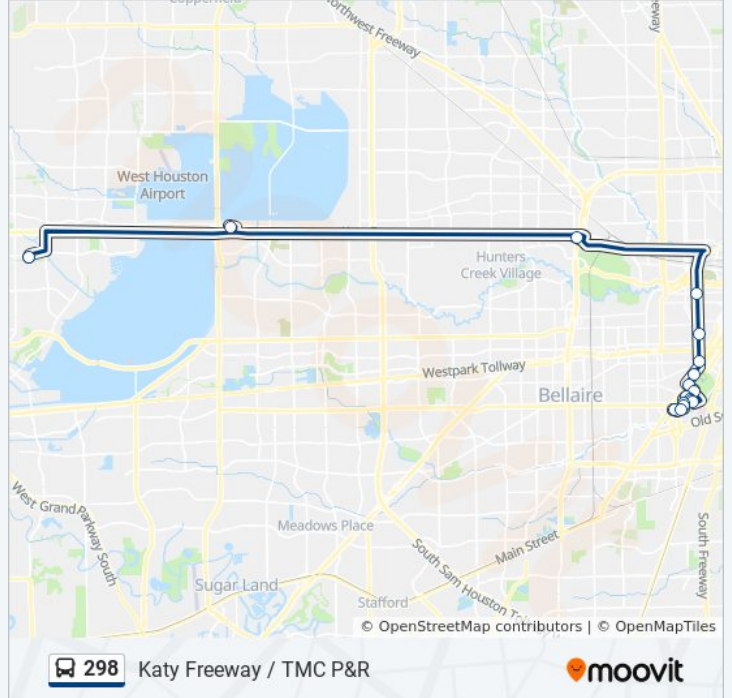

298 bus Info

Direction: Kingsland - Outbound

Stops: 6

Trip Duration: 50 min

Line Summary:

Direction: Kingsland/Addicks/Via Northwest Tc - Outbound

17 stops

[VIEW LINE SCHEDULE](#)

- Texas Medical Center Transit Center
- Pressler St @ Richard Jv Johnson Ave
- Bertner Ave @ Holcombe Blvd
- Bertner Ave @ Bates St
- Bertner Ave @ Moursund St
- Moursund St @ Md Anderson St
- Moursund St @ Md Anderson St
- Moursund St @ Lamar Fleming Ave
- Cambridge St @ Ben Taub Loop
- Cambridge St @ Fannin St
- Main St @ Sunset Blvd
- Montrose Blvd @ Bissonnet St
- Montrose Blvd @ W Alabama St
- Montrose Blvd @ W Dallas St
- Northwest Transit Center - Platform 2
- Addicks Pr
- Kingsland Pr

298 bus Time Schedule

Kingsland/Addicks/Via Northwest Tc - Outbound
Route Timetable:

Sunday	Not Operational
Monday	2:30 PM - 7:20 PM
Tuesday	2:30 PM - 7:20 PM
Wednesday	2:30 PM - 7:20 PM
Thursday	2:30 PM - 7:20 PM
Friday	2:30 PM - 7:20 PM
Saturday	Not Operational

298 bus Info

Direction: Kingsland/Addicks/Via Northwest Tc - Outbound

Stops: 17

Trip Duration: 74 min

Line Summary:

Direction: Tmc Tc - Inbound

17 stops

[VIEW LINE SCHEDULE](#)