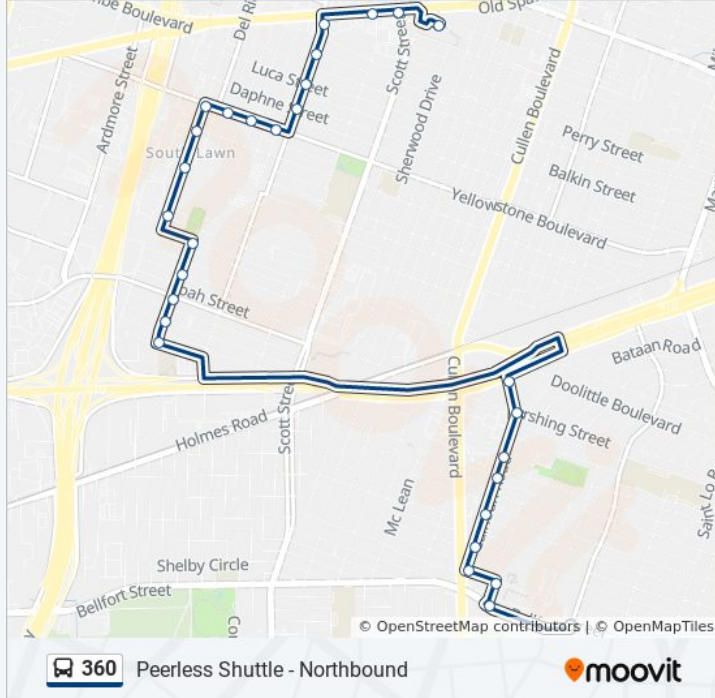

360 bus Info

Direction: Peerless Shuttle - Northbound

Stops: 29

Trip Duration: 24 min

Line Summary:

Tierwester St @ Daphne

Tierwester St @ Luca St

Tierwester St @ Alsace St

Tierwester St @ Old Spanish Trail

Old Spanish Trail @ La Salette St

Old Spanish Trail @ Scott St

Southeast Transit Center

Direction: Peerless Shuttle - Southbound

25 stops

[VIEW LINE SCHEDULE](#)

Southeast Transit Center

Tierwester St @ Goodhope St

360 bus Time Schedule

Peerless Shuttle - Southbound Route Timetable:

Sunday	5:00 AM - 11:00 PM
Monday	5:00 AM - 11:00 PM
Tuesday	5:00 AM - 11:00 PM
Wednesday	5:00 AM - 11:00 PM
Thursday	5:00 AM - 11:00 PM
Friday	5:00 AM - 11:00 PM
Saturday	5:00 AM - 11:00 PM

360 bus Info

Direction: Peerless Shuttle - Southbound

Stops: 25

Trip Duration: 24 min

Line Summary:

Tierwester St @ Mainer St

Mainer St @ Scott St

Calais Rd @ Doolittle Blvd