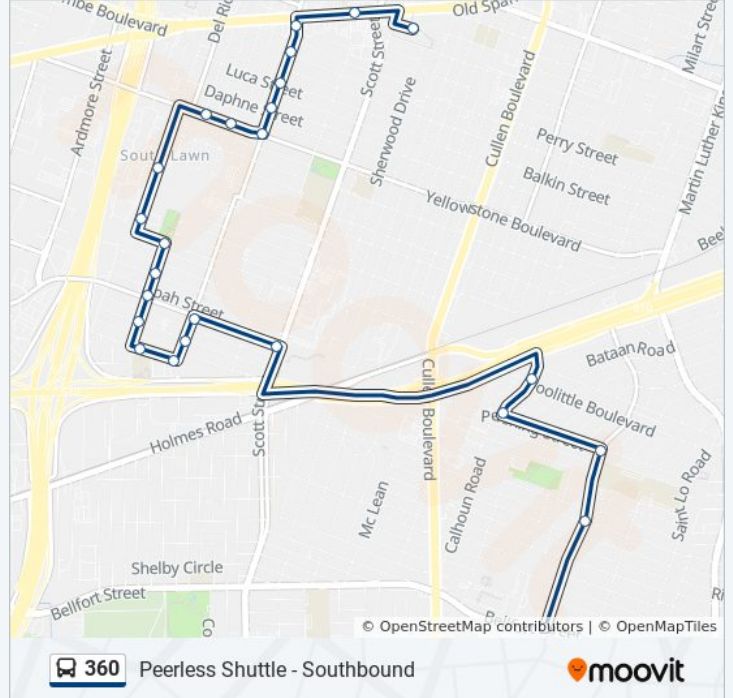

Tierwester St @ Mainer St

Mainer St @ Scott St

Calais Rd @ Doolittle Blvd

Calais Rd @ Pershing St

Pershing St @ Jutland Rd

Jutland Rd @ Kenilwood Dr

Jutland Rd @ Belfort Ave

360 bus time schedules and route maps are available in an offline PDF at moovitapp.com. Use the [Moovit App](#) to see live bus times, train schedule or subway schedule, and step-by-step directions for all public transit in Houston.

[About Moovit](#) · [MaaS Solutions](#) · [Supported Countries](#) · [Mooviter Community](#)

© 2023 Moovit - All Rights Reserved

Check Live Arrival Times