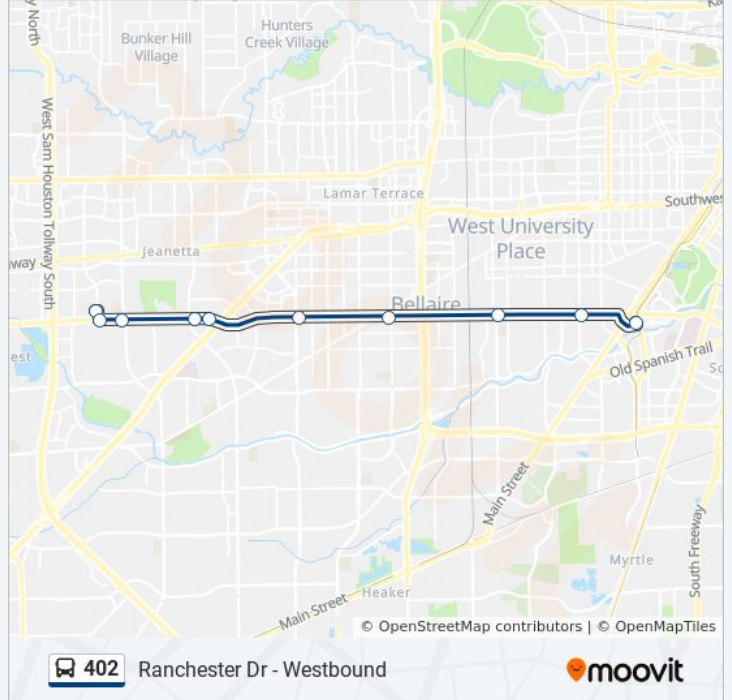

 402

Ranchester Dr - Westbound

[View In Website Mode](#)

The 402 bus line (Ranchester Dr - Westbound) has 2 routes. For regular weekdays, their operation hours are:
(1) Ranchester Dr - Westbound: 5:35 AM - 6:05 PM (2) Tmc Tc - Eastbound: 5:45 AM - 6:20 PM
Use the Moovit App to find the closest 402 bus station near you and find out when is the next 402 bus arriving.

Direction: Ranchester Dr - Westbound

10 stops

[VIEW LINE SCHEDULE](#)

Texas Medical Center Transit Center

Holcombe Blvd @ Kirby Dr

Bellaire Blvd @ Stella Link Rd

Bellaire Transit Center

Bellaire Blvd @ Hillcroft Ave

402 bus Info

Direction: Ranchester Dr - Westbound

Stops: 10

Trip Duration: 35 min

Line Summary:

Direction: Tmc Tc - Eastbound

10 stops

[VIEW LINE SCHEDULE](#)

- Clarewood Dr @ Ranchester Dr
- Bellaire Blvd @ Ranchester Dr
- Bellaire Blvd @ S Gessner Rd
- Bellaire Blvd @ Fondren Rd
- Bellaire Blvd @ Southwest Freeway
- Bellaire Blvd @ Hillcroft Ave
- Bellaire Transit Center
- Bellaire Blvd @ Stella Link Rd
- Holcombe Blvd @ Kirby Dr
- Texas Medical Center Transit Center