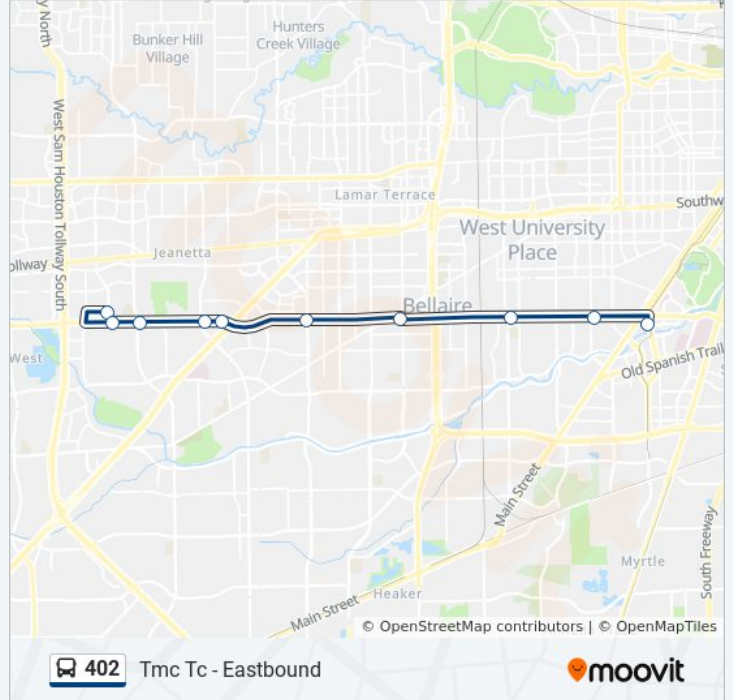

402 bus time schedules and route maps are available in an offline PDF at moovitapp.com. Use the [Moovit App](#) to see live bus times, train schedule or subway schedule, and step-by-step directions for all public transit in Houston.

[About Moovit](#) • [MaaS Solutions](#) • [Supported Countries](#) • [Mooviter Community](#)

© 2023 Moovit - All Rights Reserved

Check Live Arrival Times