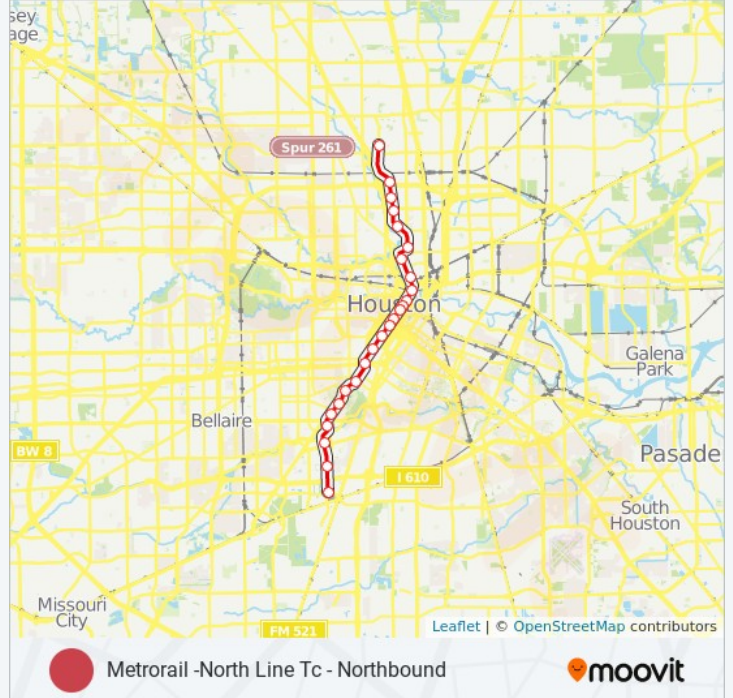

Mcgowen

Downtown Transit Center

Bell

Main Street Square (Northbound)

Central Station Main

Preston

Uh-Downtown

Burnett Tc Casa De Amigos Nb

700 light rail Time Schedule

Metrorail -North Line Tc - Northbound Route

Timetable:

Sunday	4:29 AM - 11:24 PM
Monday	3:29 AM - 11:24 PM
Tuesday	3:29 AM - 11:24 PM
Wednesday	3:29 AM - 11:24 PM
Thursday	3:29 AM - 11:24 PM
Friday	3:29 AM - 11:24 PM
Saturday	4:29 AM - 11:24 PM

700 light rail Info

Direction: Metrorail -North Line Tc - Northbound

Stops: 25

Trip Duration: 52 min

Line Summary:

Quitman/Near Northside

Fulton/North Central

Moody Park

Cavalcade

Lindale Park

Melbourne/North Lindale

Northline Transit Center/Hcc

700 light rail time schedules and route maps are available in an offline PDF at moovitapp.com. Use the [Moovit App](#) to see live bus times, train schedule or subway schedule, and step-by-step directions for all public transit in Houston.