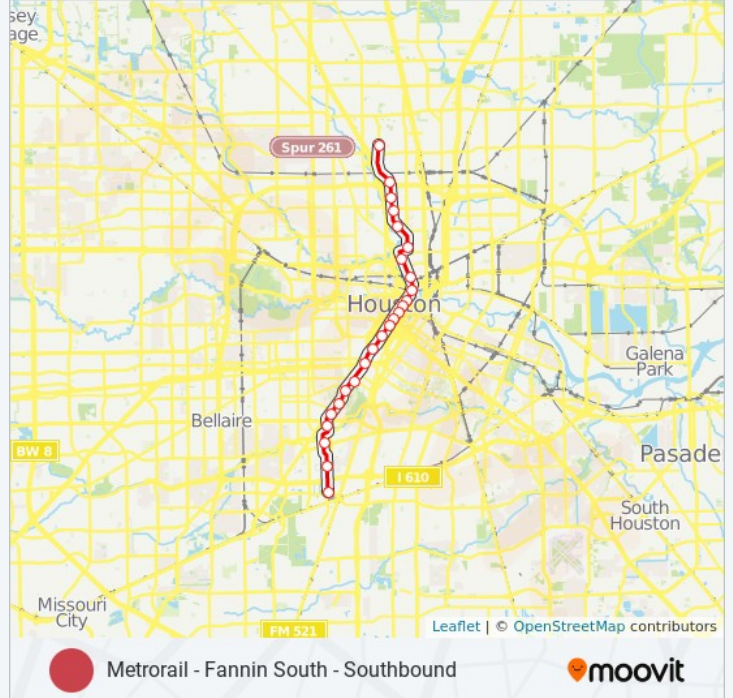

Use the Moovit App to find the closest 700 light rail station near you and find out when is the next 700 light rail arriving.

Direction: Metrorail - Fannin South - Southbound

25 stops

[VIEW LINE SCHEDULE](#)

700 light rail Time Schedule

Metrorail - Fannin South - Southbound Route
Timetable:

Sunday	12:06 AM - 11:48 PM
Monday	12:06 AM - 11:48 PM
Tuesday	12:06 AM - 11:48 PM
Wednesday	12:06 AM - 11:48 PM
Thursday	12:06 AM - 11:48 PM
Friday	12:06 AM - 11:48 PM
Saturday	12:06 AM - 11:48 PM

700 light rail Info

Direction: Metrorail - Fannin South - Southbound

Stops: 25

Trip Duration: 52 min

Line Summary:

Memorial Hermann Hospital/Houston Zoo

Dryden/Tmc

Tmc Transit Center

Smith Lands

Reliant Park

Fannin South

Direction: Metrorail -North Line Tc - Northbound

25 stops

[VIEW LINE SCHEDULE](#)

Fannin South

Reliant Park