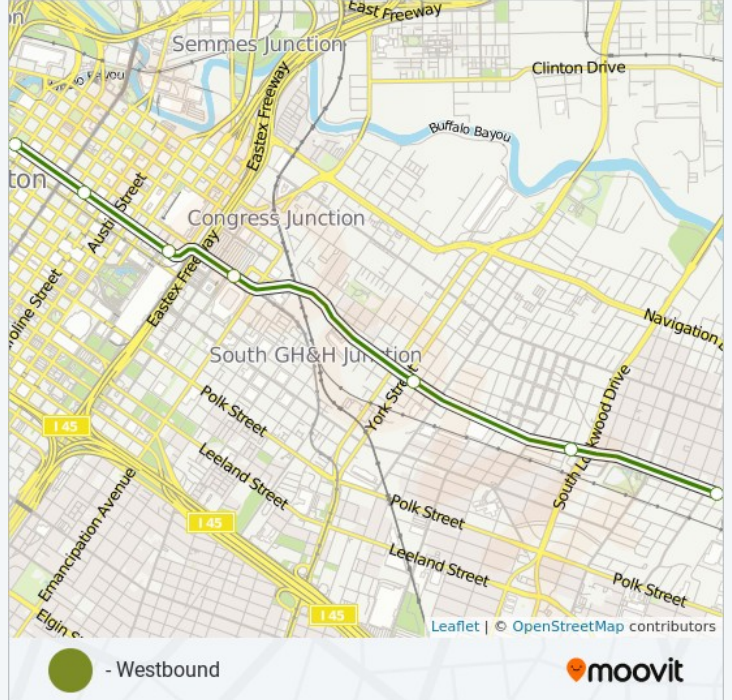

**Direction:** - Eastbound

**Stops:** 9

**Trip Duration:** 21 min

**Line Summary:**

**Direction: - Westbound**

7 stops

[VIEW LINE SCHEDULE](#)

Altic/Howard Hughes

Lockwood/Eastwood

Coffee Plant/Second Ward

Eado/Stadium

Convention District (Westbound)

Central Station Capitol

Theater District (Westbound)

**800 light rail Time Schedule**

- Westbound Route Timetable:

**Direction:** - Westbound

**Stops:** 7

**Trip Duration:** 18 min

**Line Summary:**

**Direction: Downtown - Westbound**

9 stops

[VIEW LINE SCHEDULE](#)

Magnolia Park Transit Center Wb

Cesar Chavez / 67th St Wb

Altic/Howard Hughes

Lockwood/Eastwood

Coffee Plant/Second Ward

Eado/Stadium

Convention District (Westbound)

Central Station Capitol

Theater District (Westbound)