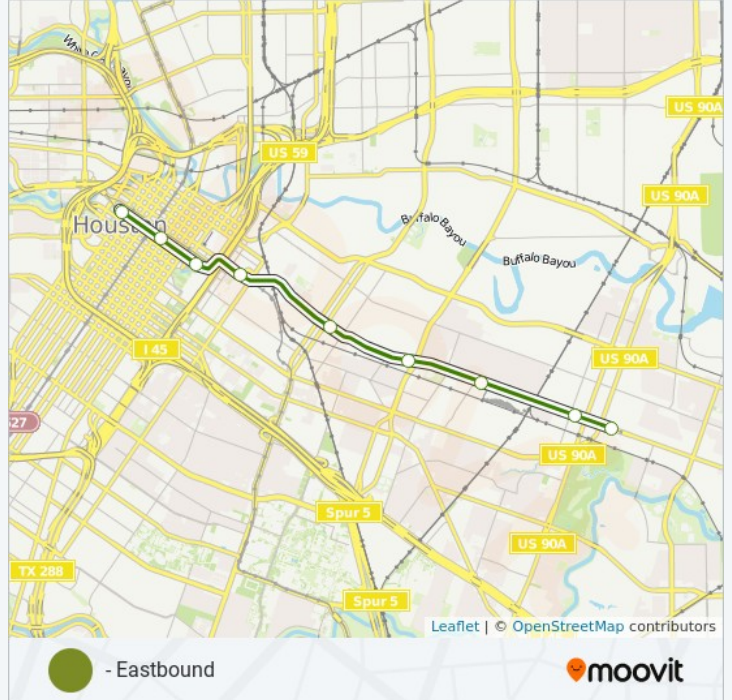

**Direction: - Eastbound**

9 stops

[VIEW LINE SCHEDULE](#)

- Theater District (Eastbound)
- Central Station Rusk
- Convention District (Eastbound)
- Eado/Stadium
- Coffee Plant/Second Ward
- Lockwood/Eastwood
- Altic/Howard Hughes
- Cesar Chavez / 67th St Eb
- Magnolia Park Transit Center Eb

**800 light rail Time Schedule**

- Eastbound Route Timetable:

Sunday	24 hours
Monday	24 hours
Tuesday	24 hours
Wednesday	24 hours
Thursday	24 hours
Friday	24 hours
Saturday	24 hours

**800 light rail Info**

**Direction:** - Eastbound

**Stops:** 9

**Trip Duration:** 21 min

**Line Summary:**

**Direction: - Westbound**

7 stops

[VIEW LINE SCHEDULE](#)

Altic/Howard Hughes

Lockwood/Eastwood

Coffee Plant/Second Ward

Eado/Stadium

Convention District (Westbound)

Central Station Capitol

Theater District (Westbound)

**800 light rail Time Schedule**

- Westbound Route Timetable: