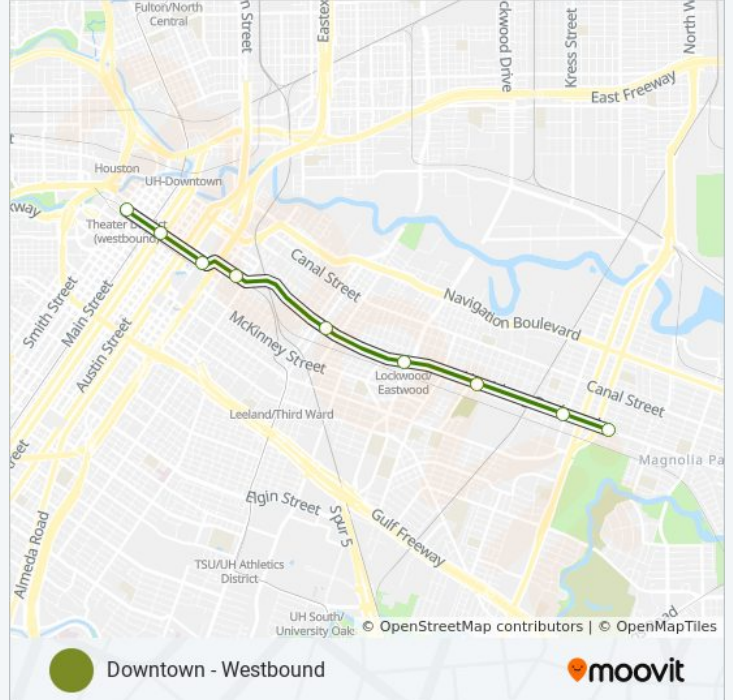

**Direction:** - Eastbound

**Stops:** 9

**Trip Duration:** 21 min

**Line Summary:**

**Direction: - Westbound**

7 stops

[VIEW LINE SCHEDULE](#)

Altic/Howard Hughes

Cesar Chavez / 67th St Wb

Altic/Howard Hughes

Lockwood/Eastwood

Coffee Plant/Second Ward

Eado/Stadium

Convention District (Westbound)

Central Station Capitol

Theater District (Westbound)

**800 light rail Time Schedule**

Downtown - Westbound Route Timetable:

Sunday	12:05 AM - 11:47 PM
Monday	12:05 AM - 11:56 PM
Tuesday	12:14 AM - 11:56 PM
Wednesday	12:14 AM - 11:56 PM
Thursday	12:14 AM - 11:56 PM
Friday	12:14 AM - 11:56 PM
Saturday	12:14 AM - 11:47 PM

**800 light rail Info**

**Direction:** Downtown - Westbound

**Stops:** 9

**Trip Duration:** 22 min

**Line Summary:**

800 light rail time schedules and route maps are available in an offline PDF at [moovitapp.com](https://moovitapp.com). Use the [Moovit App](#) to see live bus times, train schedule or subway schedule, and step-by-step directions for all public transit in Houston.