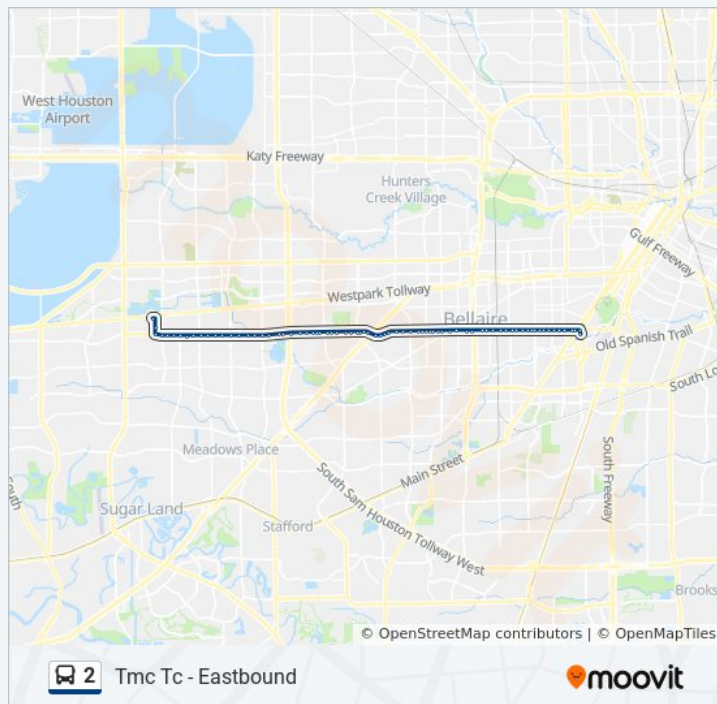

Bellaire Blvd @ Waldo St

Bellaire Blvd @ Osage St

Bellaire Blvd @ Fondren Rd

Bellaire Blvd @ Fondren Rd

Plazamericas

Bellaire Blvd @ Southwest Freeway

Bellaire Blvd @ Cannock Rd

Bellaire Blvd @ Larkwood Dr

Bellaire Blvd @ Larkwood Dr MB

## 2 bus Info

**Direction:** Tmc Tc - Eastbound

**Stops:** 75

**Trip Duration:** 63 min

**Line Summary:**

Bellaire Blvd @ Bintliff Dr

Bellaire Blvd @ Tarnef Dr

Bellaire Blvd @ Rookin St

Bellaire Blvd @ Hillcroft Ave

Bellaire Blvd @ Rampart St

Bellaire Blvd @ Mullins Dr

Bellaire Blvd @ Renwick Dr

Bellaire Blvd @ Atwell Dr

Bellaire Blvd @ Alder Dr

Bellaire Blvd @ Chetwood Dr

Bellaire Blvd @ Chimney Rock Rd