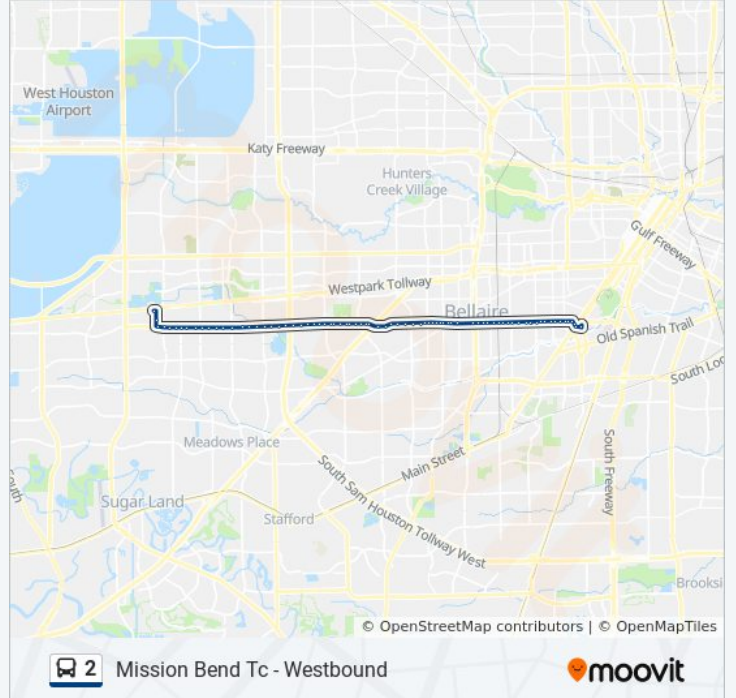

### Direction: Mission Bend Tc - Westbound

78 stops

[VIEW LINE SCHEDULE](#)

- Texas Medical Center Transit Center
- Pressler St @ Main St
- Pressler St @ Holcombe Blvd
- Holcombe Blvd @ Montclair Dr
- Holcombe Blvd @ Bellgreen St
- Holcombe Blvd @ Greenbriar Dr
- Holcombe Blvd @ Morningside Dr
- Holcombe Blvd @ Kirby Dr
- Holcombe Blvd @ Annapolis
- Holcombe Blvd @ Brompton St
- Holcombe Blvd @ Belmont
- Holcombe Blvd @ Buffalo Speedway
- W Holcombe Blvd @ Westchester St
- W Holcombe Blvd @ Sewanee St
- Bellaire Blvd @ Edloe St
- Bellaire Blvd @ Auden St
- Bellaire Blvd @ Stella Link Rd
- Bellaire Blvd @ Academy St
- Bellaire Blvd @ West Point
- Bellaire Blvd @ West Point
- Bellaire Blvd @ Mulberry Ln
- Bellaire Blvd @ Alpine St

### 2 bus Info

**Direction:** Mission Bend Tc - Westbound

**Stops:** 78

**Trip Duration:** 62 min

**Line Summary:**

Bellaire Blvd @ Avenue B  
Bellaire Blvd @ W Loop S  
Bellaire Blvd @ W Loop S  
Bellaire Transit Center  
Bellaire Blvd @ Ferris Dr  
Bellaire Blvd @ Mapleridge St  
Bellaire Blvd @ Chimney Rock Rd  
Bellaire Blvd @ Chetwood Dr  
Bellaire Blvd @ Alder Dr  
Bellaire Blvd @ Atwell Dr  
Bellaire Blvd @ Renwick Dr  
Bellaire Blvd @ Mullins Dr  
Bellaire Blvd @ Rampart St  
Bellaire Blvd @ Hillcroft Ave  
Bellaire Blvd @ Rookin St  
Bellaire Blvd @ Tarnef Dr  
Bellaire Blvd @ Bintliff Dr  
Bellaire Blvd @ Bintliff Dr MB  
Bellaire Blvd @ Larkwood Dr  
Bellaire Blvd @ Cannock Rd  
Plazamericas  
Plazamericas  
Bellaire Blvd @ Fondren Rd  
Bellaire Blvd @ Fondren Rd  
Bellaire Blvd @ Osage St  
Bellaire Blvd @ Waldo St  
Bellaire Blvd @ Mary Bates Blvd  
Bellaire Blvd @ Burning Tree Dr  
Bellaire Blvd @ Redding Rd  
Bellaire Blvd @ S Gessner Rd  
Bellaire Blvd @ Pella Dr  
Bellaire Blvd @ Ranchester Dr  
Bellaire Blvd @ Kendalia Dr