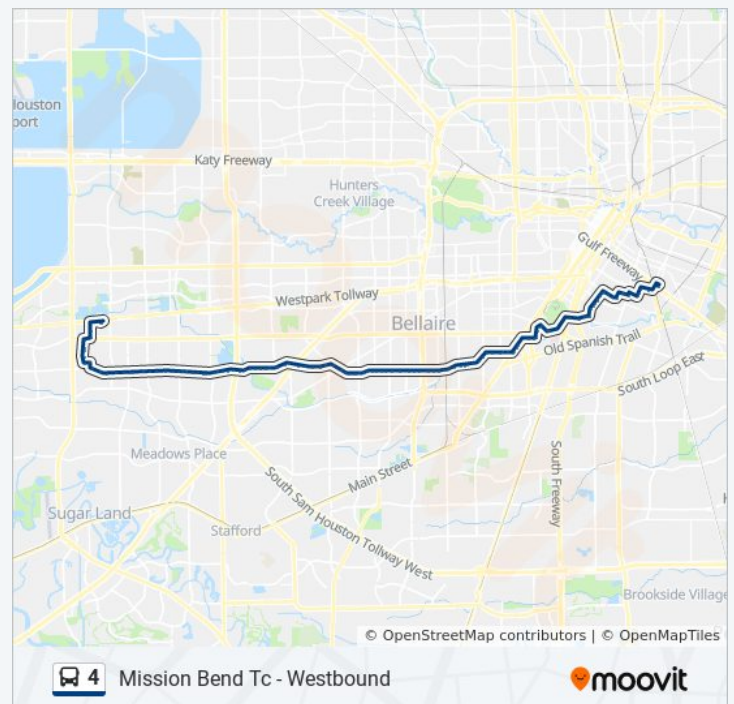

Moursund St @ Lamar Fleming Ave

Moursund St @ Bertner Ave

Bertner Ave @ Wilkins St

Bertner Ave @ Bates St

Bertner Ave @ Pressler St

Sunday	12:00 AM - 11:30 PM
Monday	12:00 AM - 11:40 PM
Tuesday	12:10 AM - 11:40 PM
Wednesday	12:10 AM - 11:40 PM
Thursday	12:10 AM - 11:40 PM
Friday	12:10 AM - 11:40 PM
Saturday	12:10 AM - 11:30 PM

4 bus Info

Direction: Mission Bend Tc - Westbound

Stops: 122

Trip Duration: 88 min

Line Summary:

Pressler St @ Rjv Johnson MB

Texas Medical Center Transit Center

Main St @ Greenbriar Dr