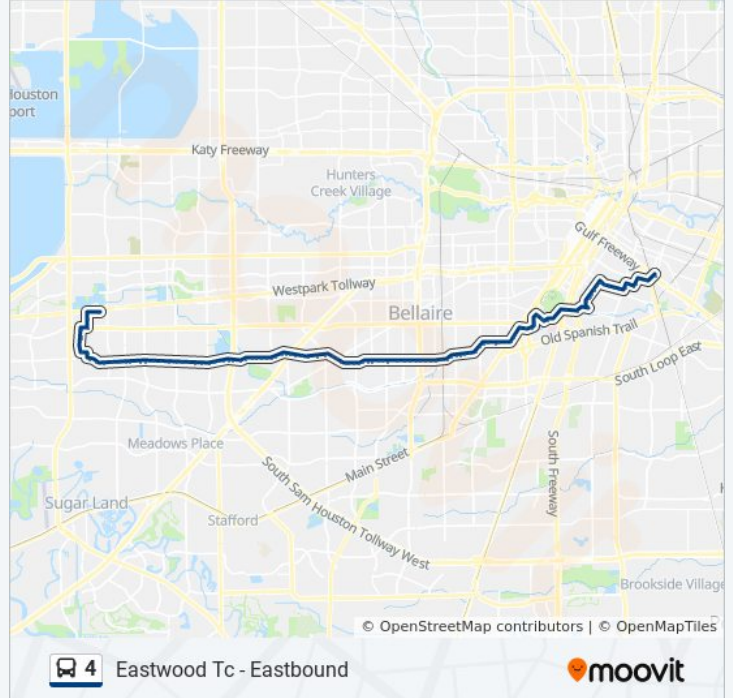

Beechnut St @ Regentview Dr
Beechnut St @ Baneway Dr
Beechnut St @ Leawood Blvd
Beechnut St @ Boone Rd
Beechnut St @ Wilcrest Dr
Beechnut St @ Maplecrest Dr
Beechnut St @ Cinnamon Ln
Beechnut St @ South Course Dr
Beechnut St @ South Course MB
Beechnut St @ Sam Houston Pkwy
Beechnut St @ Club Creek Dr
Beechnut St @ Corporate Dr
Beechnut St @ Colony Dr
Beechnut St @ Pella Dr
Beechnut St @ Jorine Dr
Beechnut St @ Jorine Dr
Beechnut St @ La Roche Ln
Beechnut St @ S Gessner Rd
Beechnut St @ Tanglewilde Ave
Beechnut St @ Mary Bates Blvd
Beechnut St @ Southwest Freeway
Beechnut St @ Wednesbury Ln
Beechnut St @ Brae Acres Rd
Beechnut St @ Braeburn Valley Dr
Beechnut St @ Bonhomme Rd
Beechnut St @ Fondren Rd
Beechnut St @ Bintliff Dr
Beechnut St @ Bissonnet St
Beechnut St @ Tanager St
Beechnut St @ Robindell Dr
Beechnut St @ Braewick Dr
Beechnut St @ Dunlap St
Beechnut St @ Hillcroft Ave